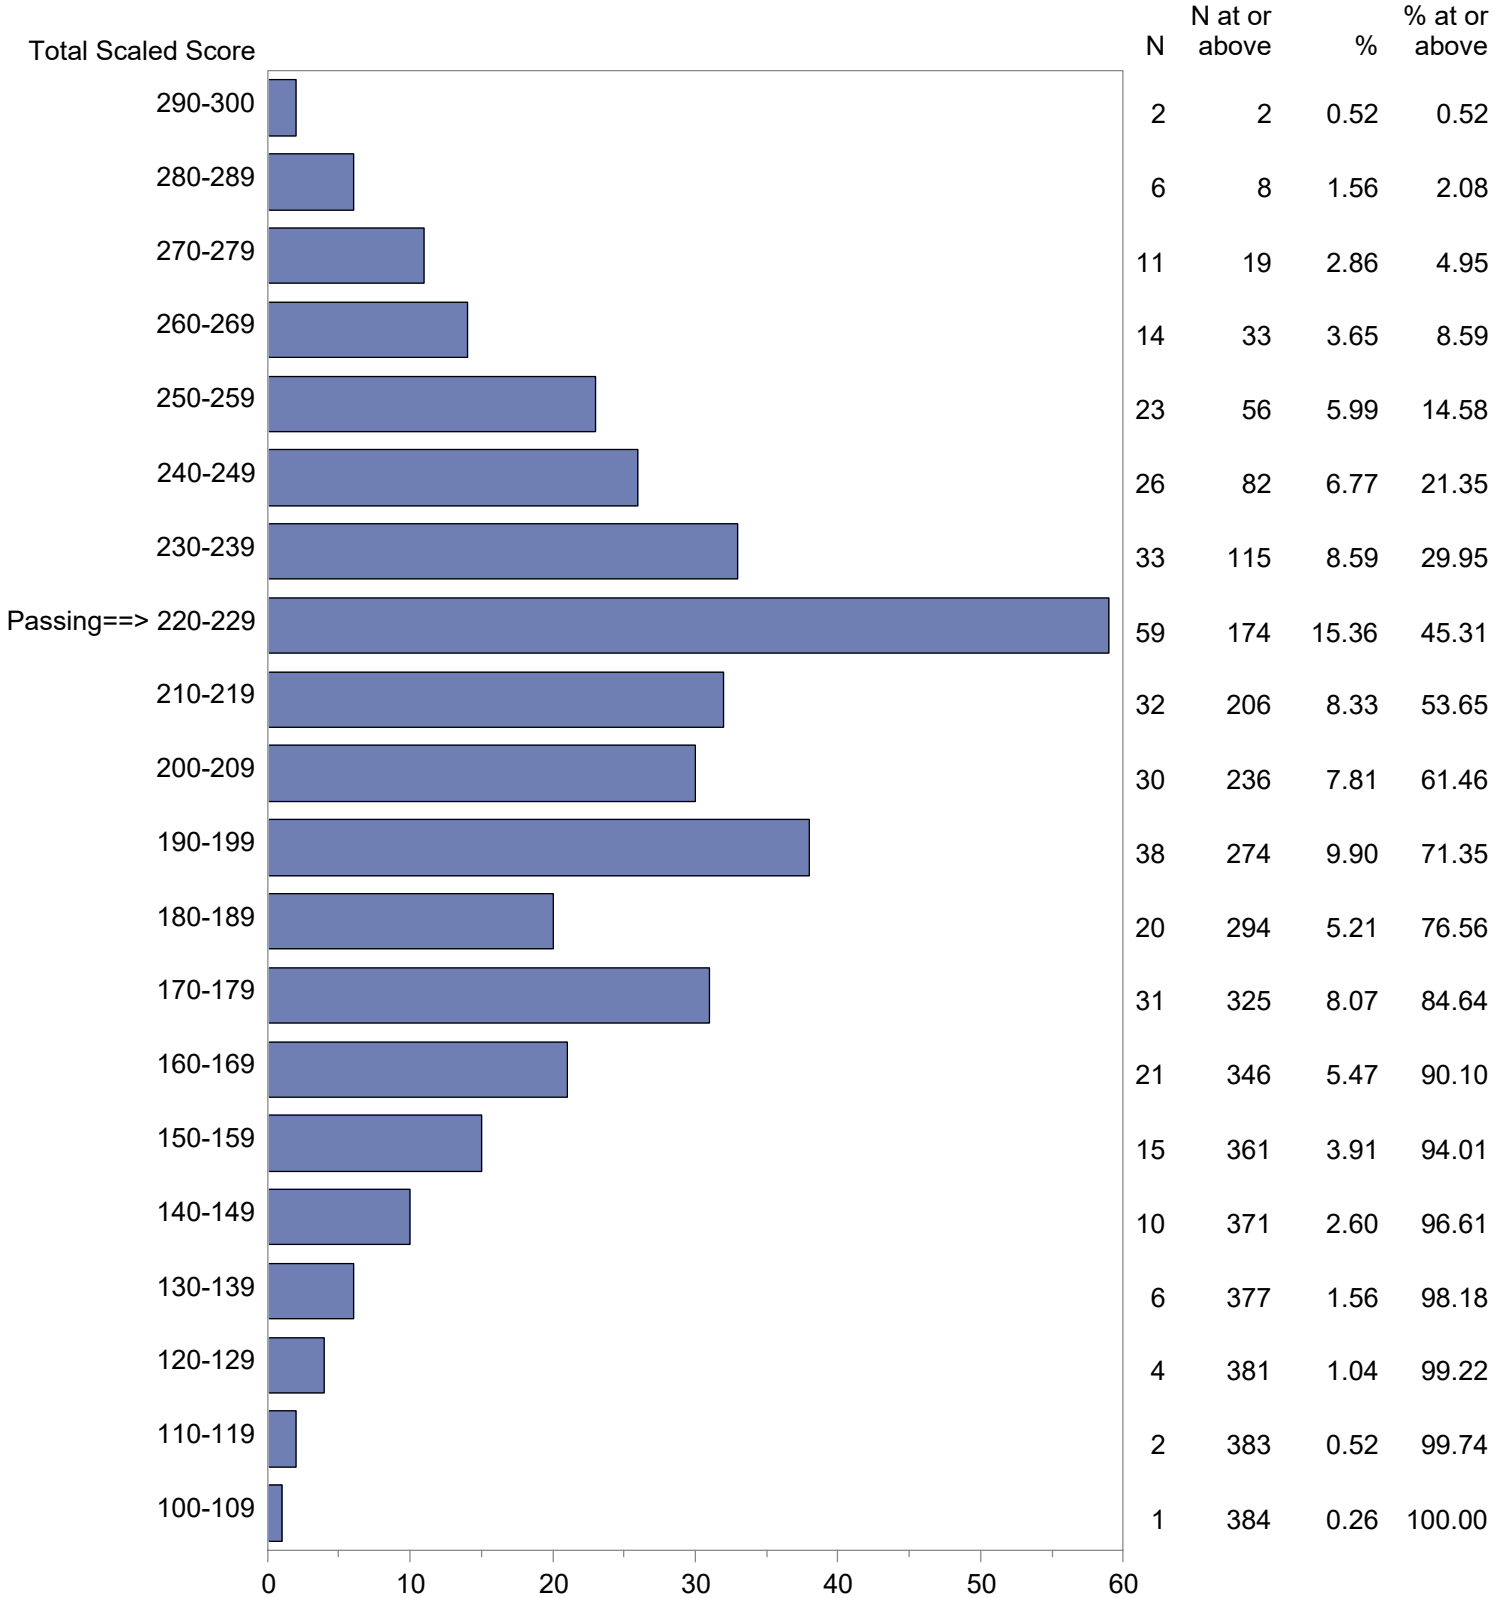

CONFIDENTIAL: NOT FOR DISTRIBUTION

Michigan Test For Teacher Certification (MTTC)
October 1, 2022 - September 30, 2023
Total Scaled Score Distribution by Test Field (All Forms)

Test Field=Integrated Science (Secondary) (094)