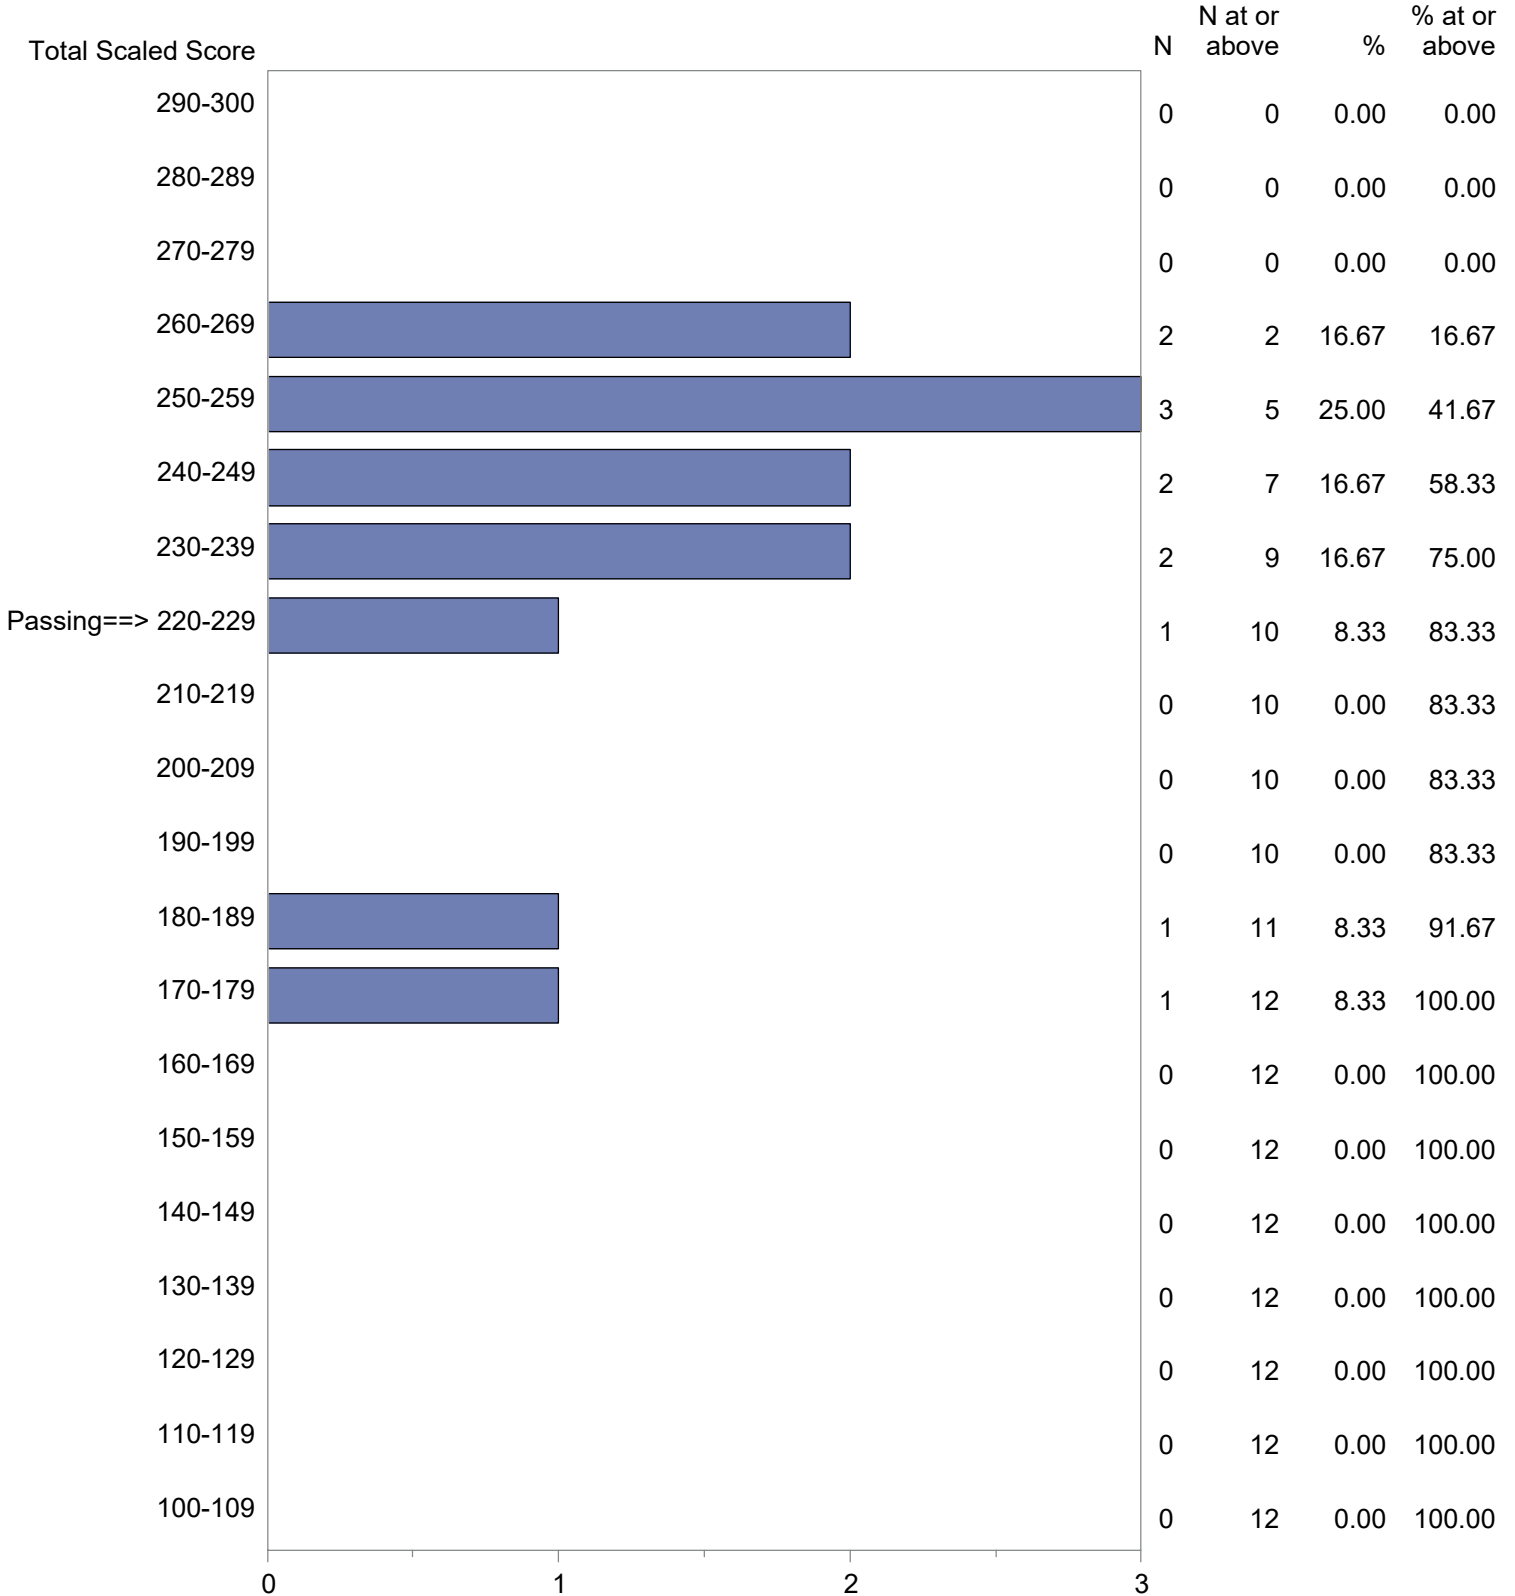

CONFIDENTIAL: NOT FOR DISTRIBUTION

Michigan Test For Teacher Certification (MTTC)
October 1, 2022 - September 30, 2023
Total Scaled Score Distribution by Test Field (All Forms)

Test Field=Industrial and Technology Education (129)