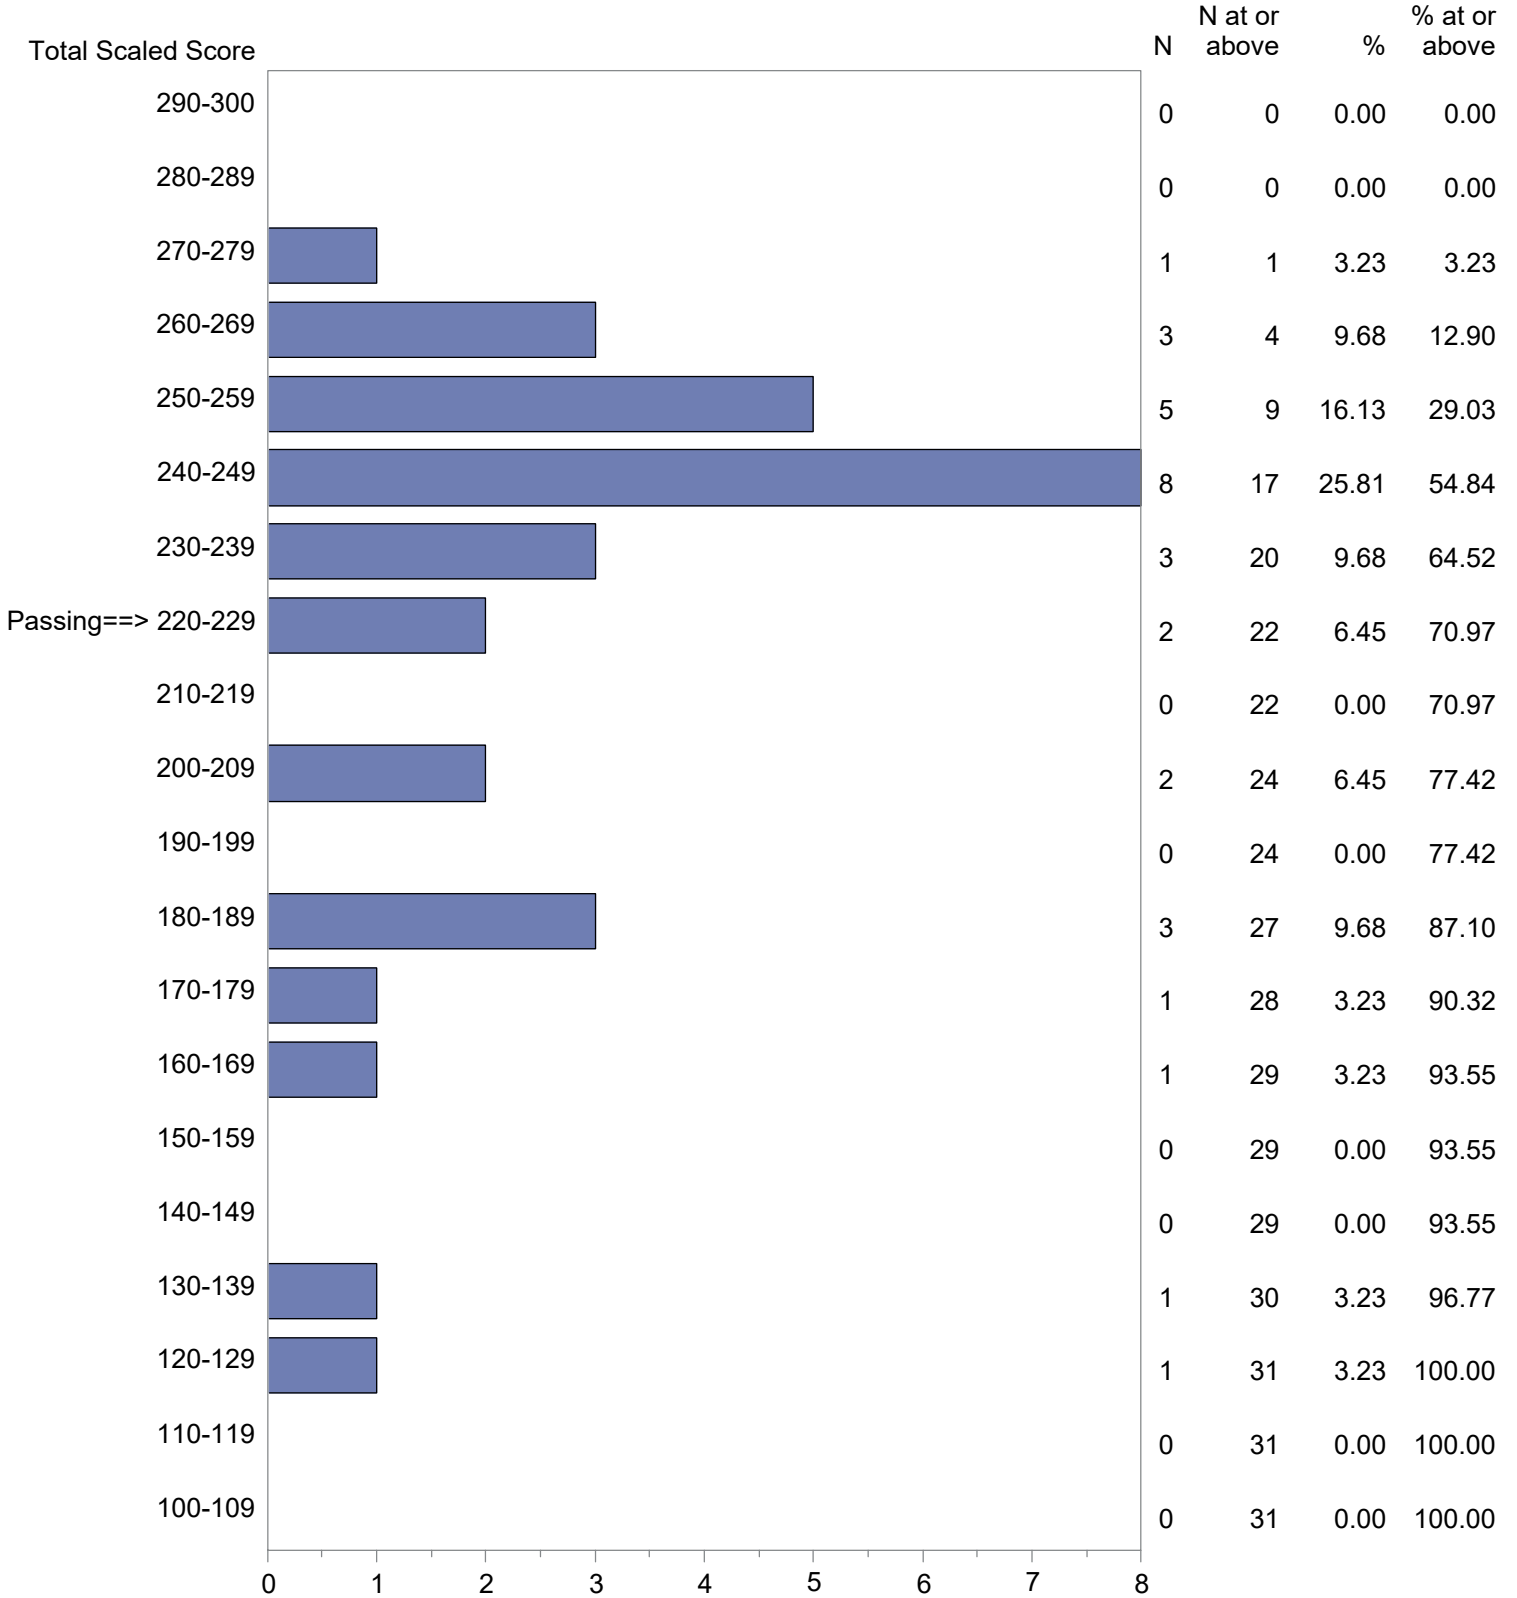

CONFIDENTIAL: NOT FOR DISTRIBUTION

Michigan Test For Teacher Certification (MTTC)
October 1, 2022 - September 30, 2023
Total Scaled Score Distribution by Test Field (All Forms)

Test Field=Library Media (048)