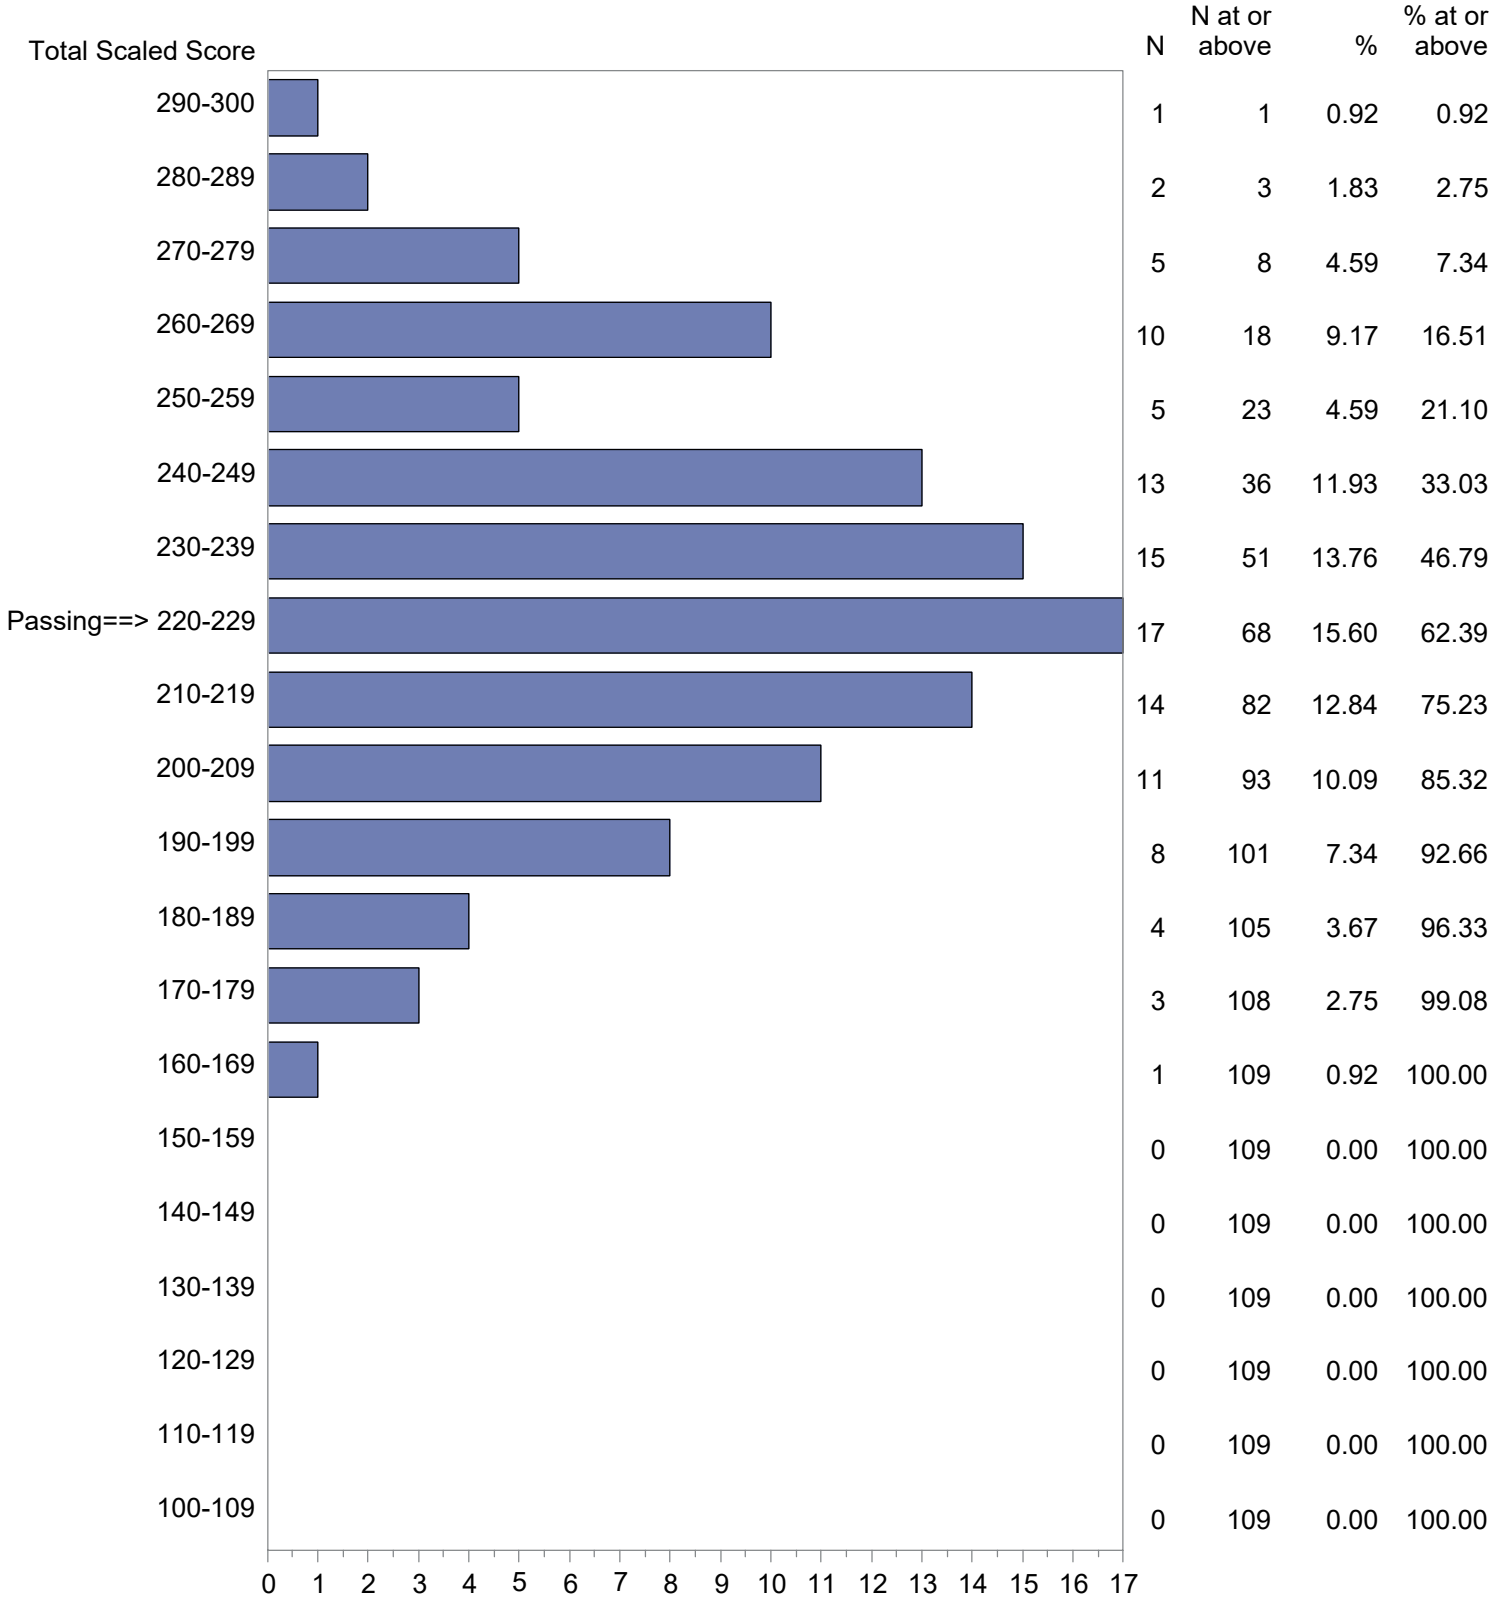

CONFIDENTIAL: NOT FOR DISTRIBUTION

Michigan Test For Teacher Certification (MTTC)
October 1, 2022 - September 30, 2023
Total Scaled Score Distribution by Test Field (All Forms)

Test Field=Integrated Science (Elementary) (093)