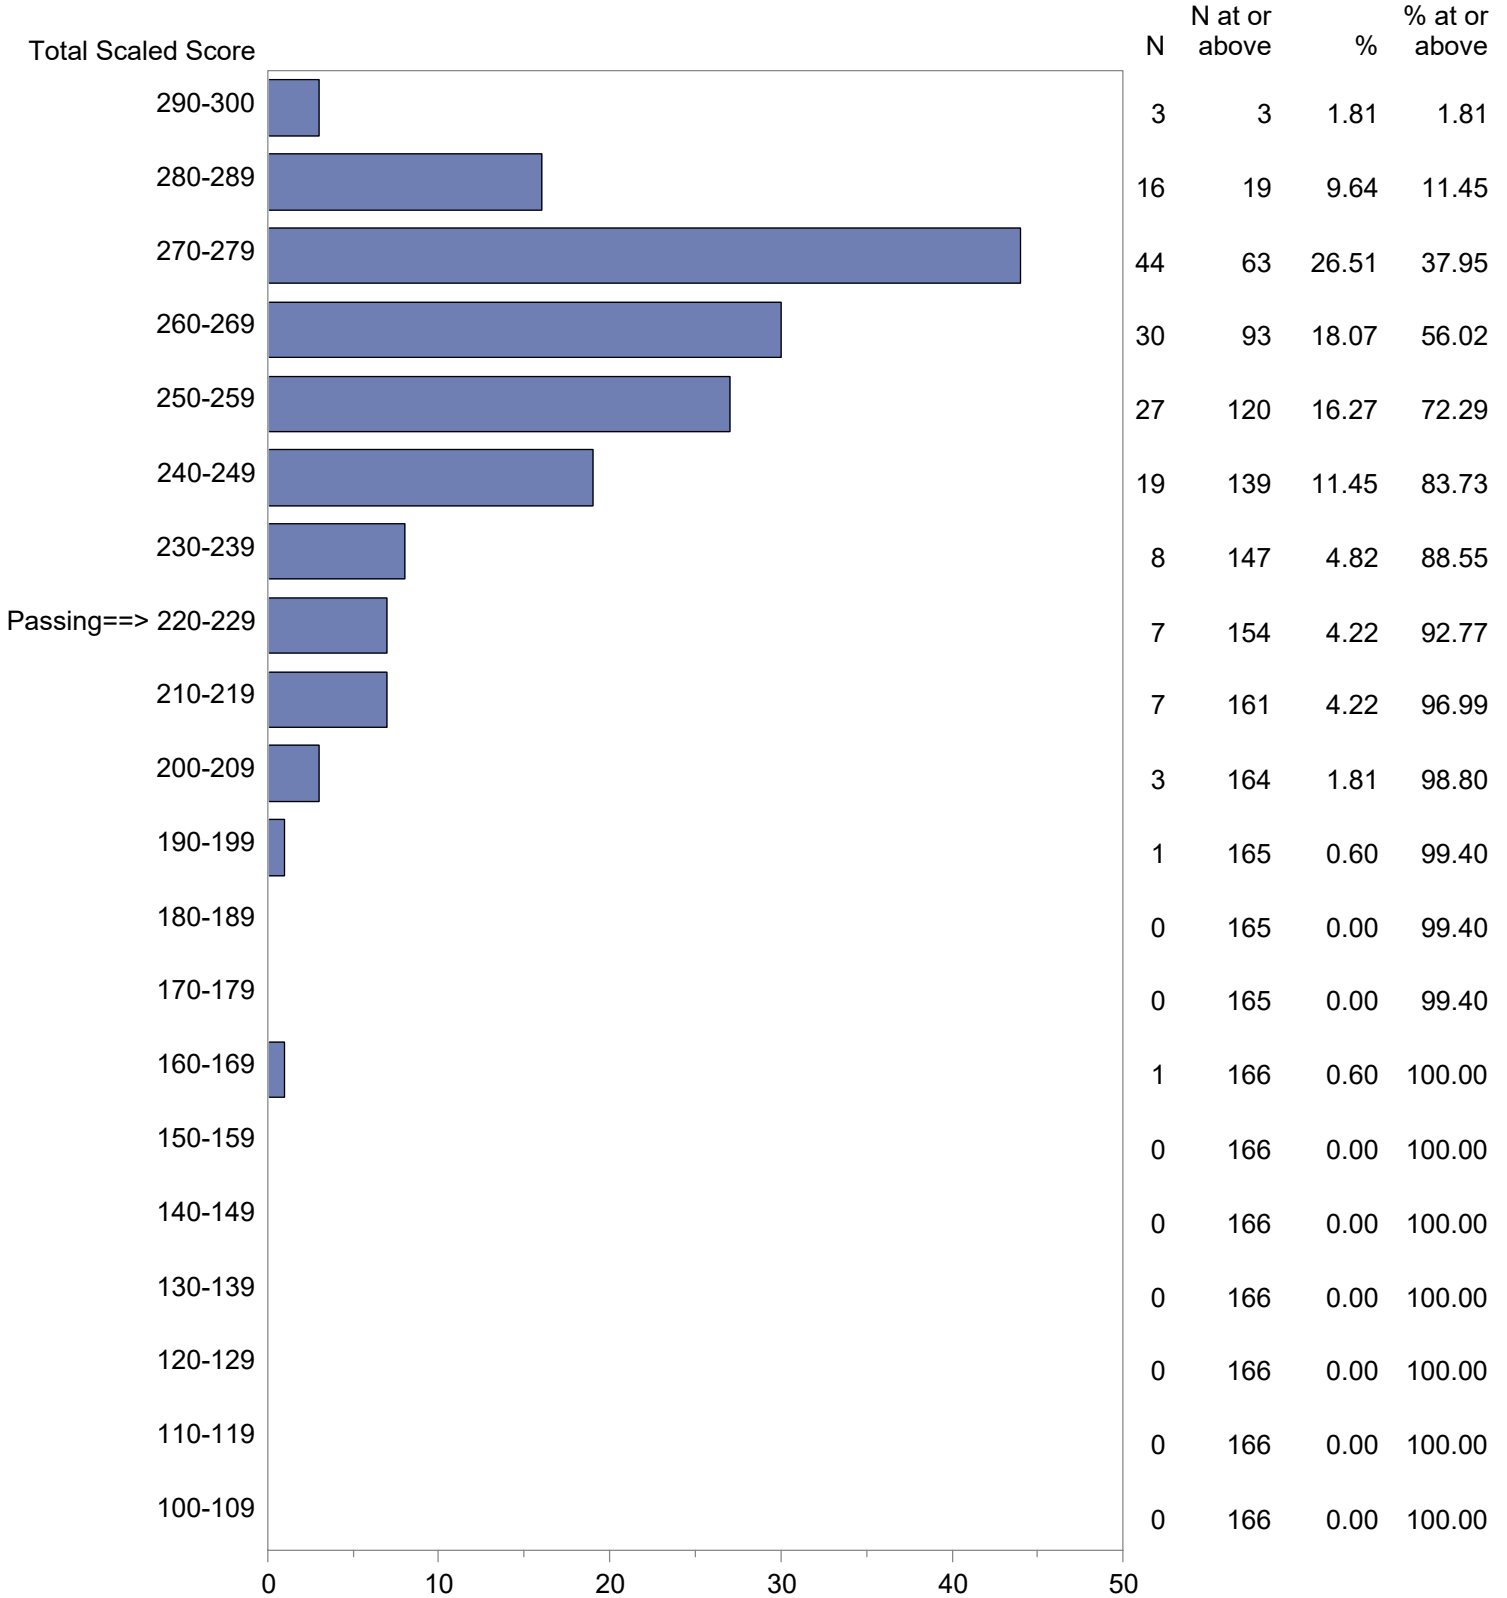

CONFIDENTIAL: NOT FOR DISTRIBUTION

Michigan Test For Teacher Certification (MTTC)
October 1, 2022 - September 30, 2023
Total Scaled Score Distribution by Test Field (All Forms)

Test Field=Physical Education (113)