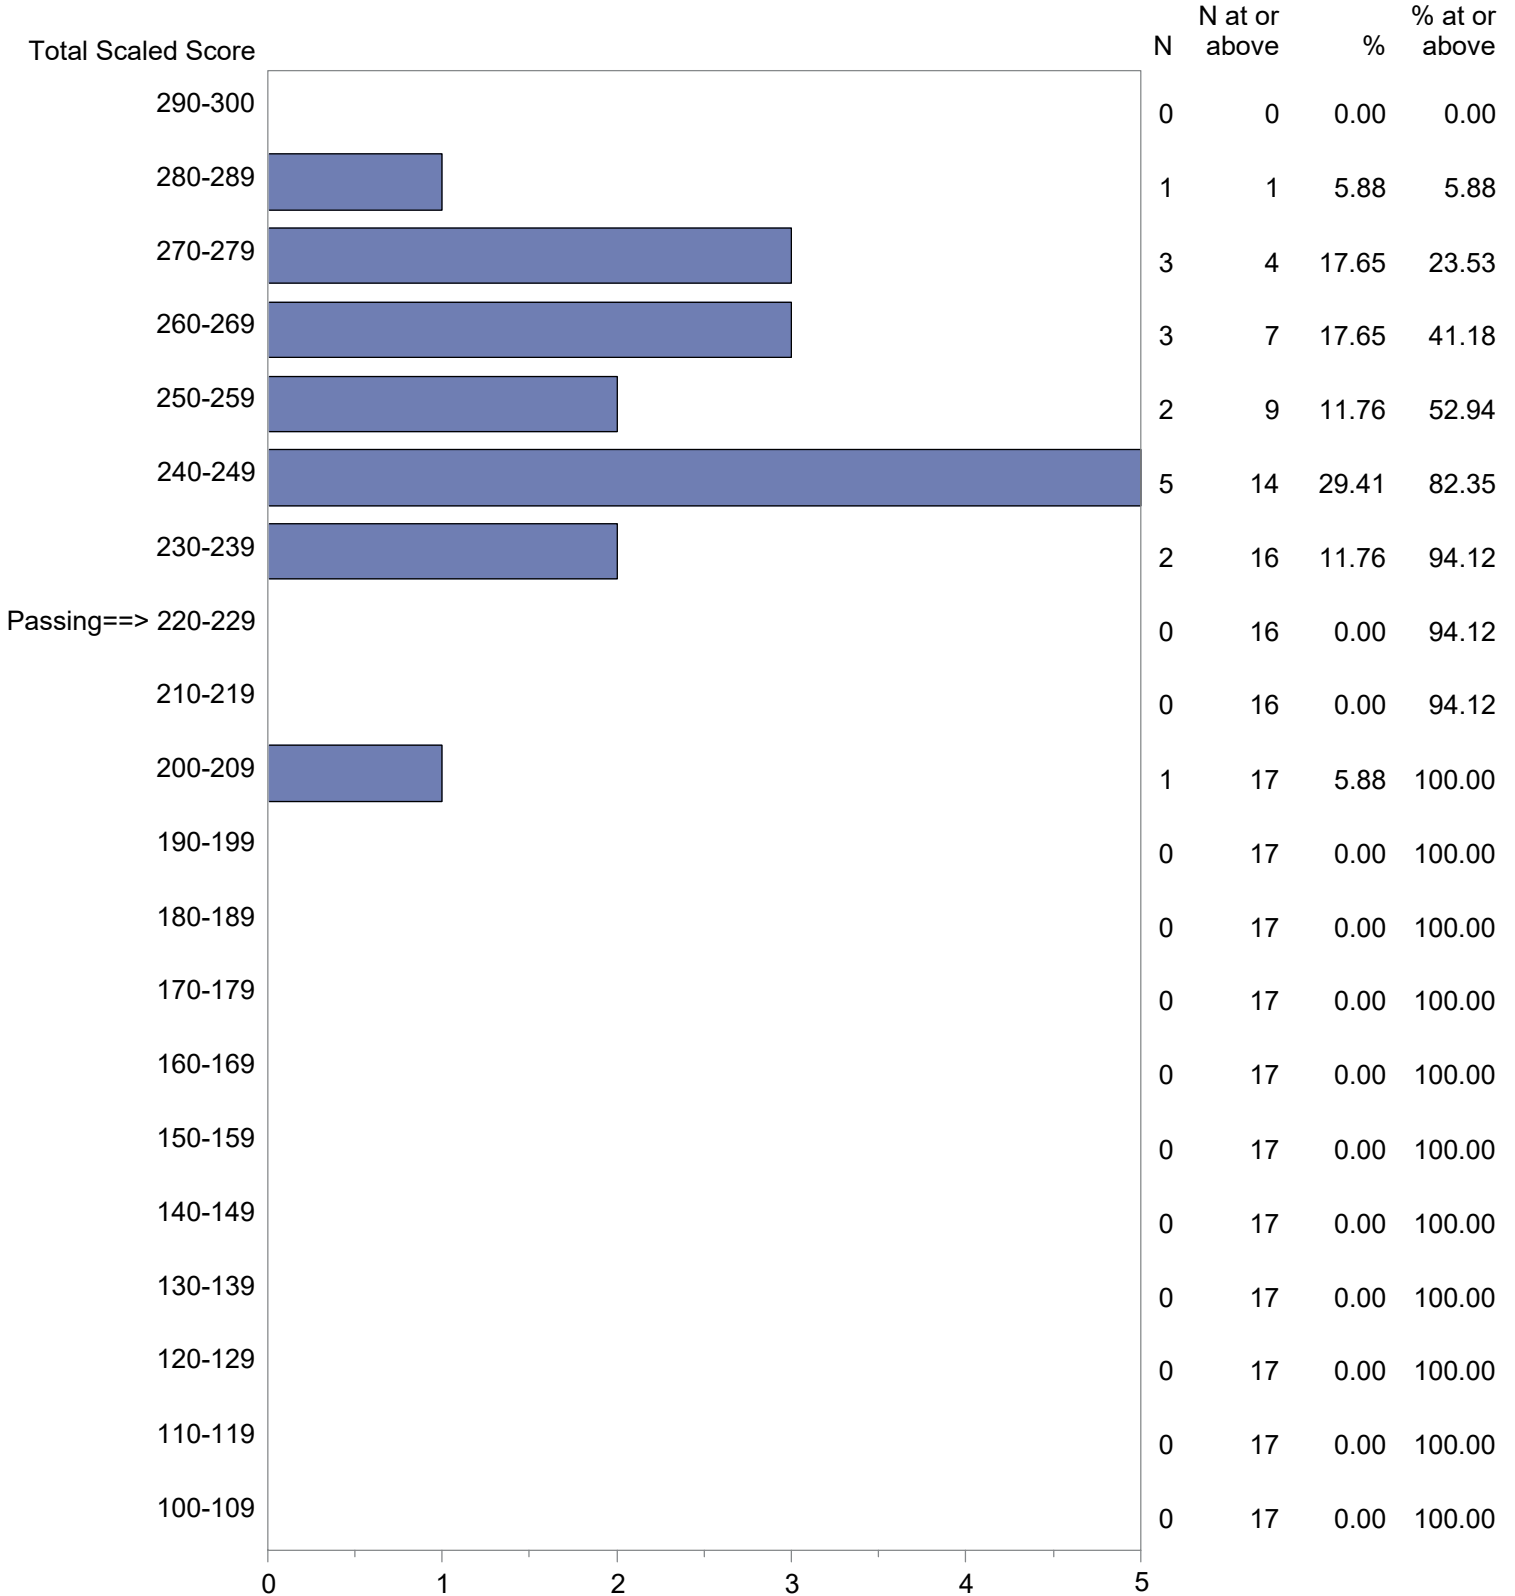

CONFIDENTIAL: NOT FOR DISTRIBUTION

Michigan Test For Teacher Certification (MTTC)
October 1, 2022 - September 30, 2023
Total Scaled Score Distribution by Test Field (All Forms)

Test Field=Speech (004)