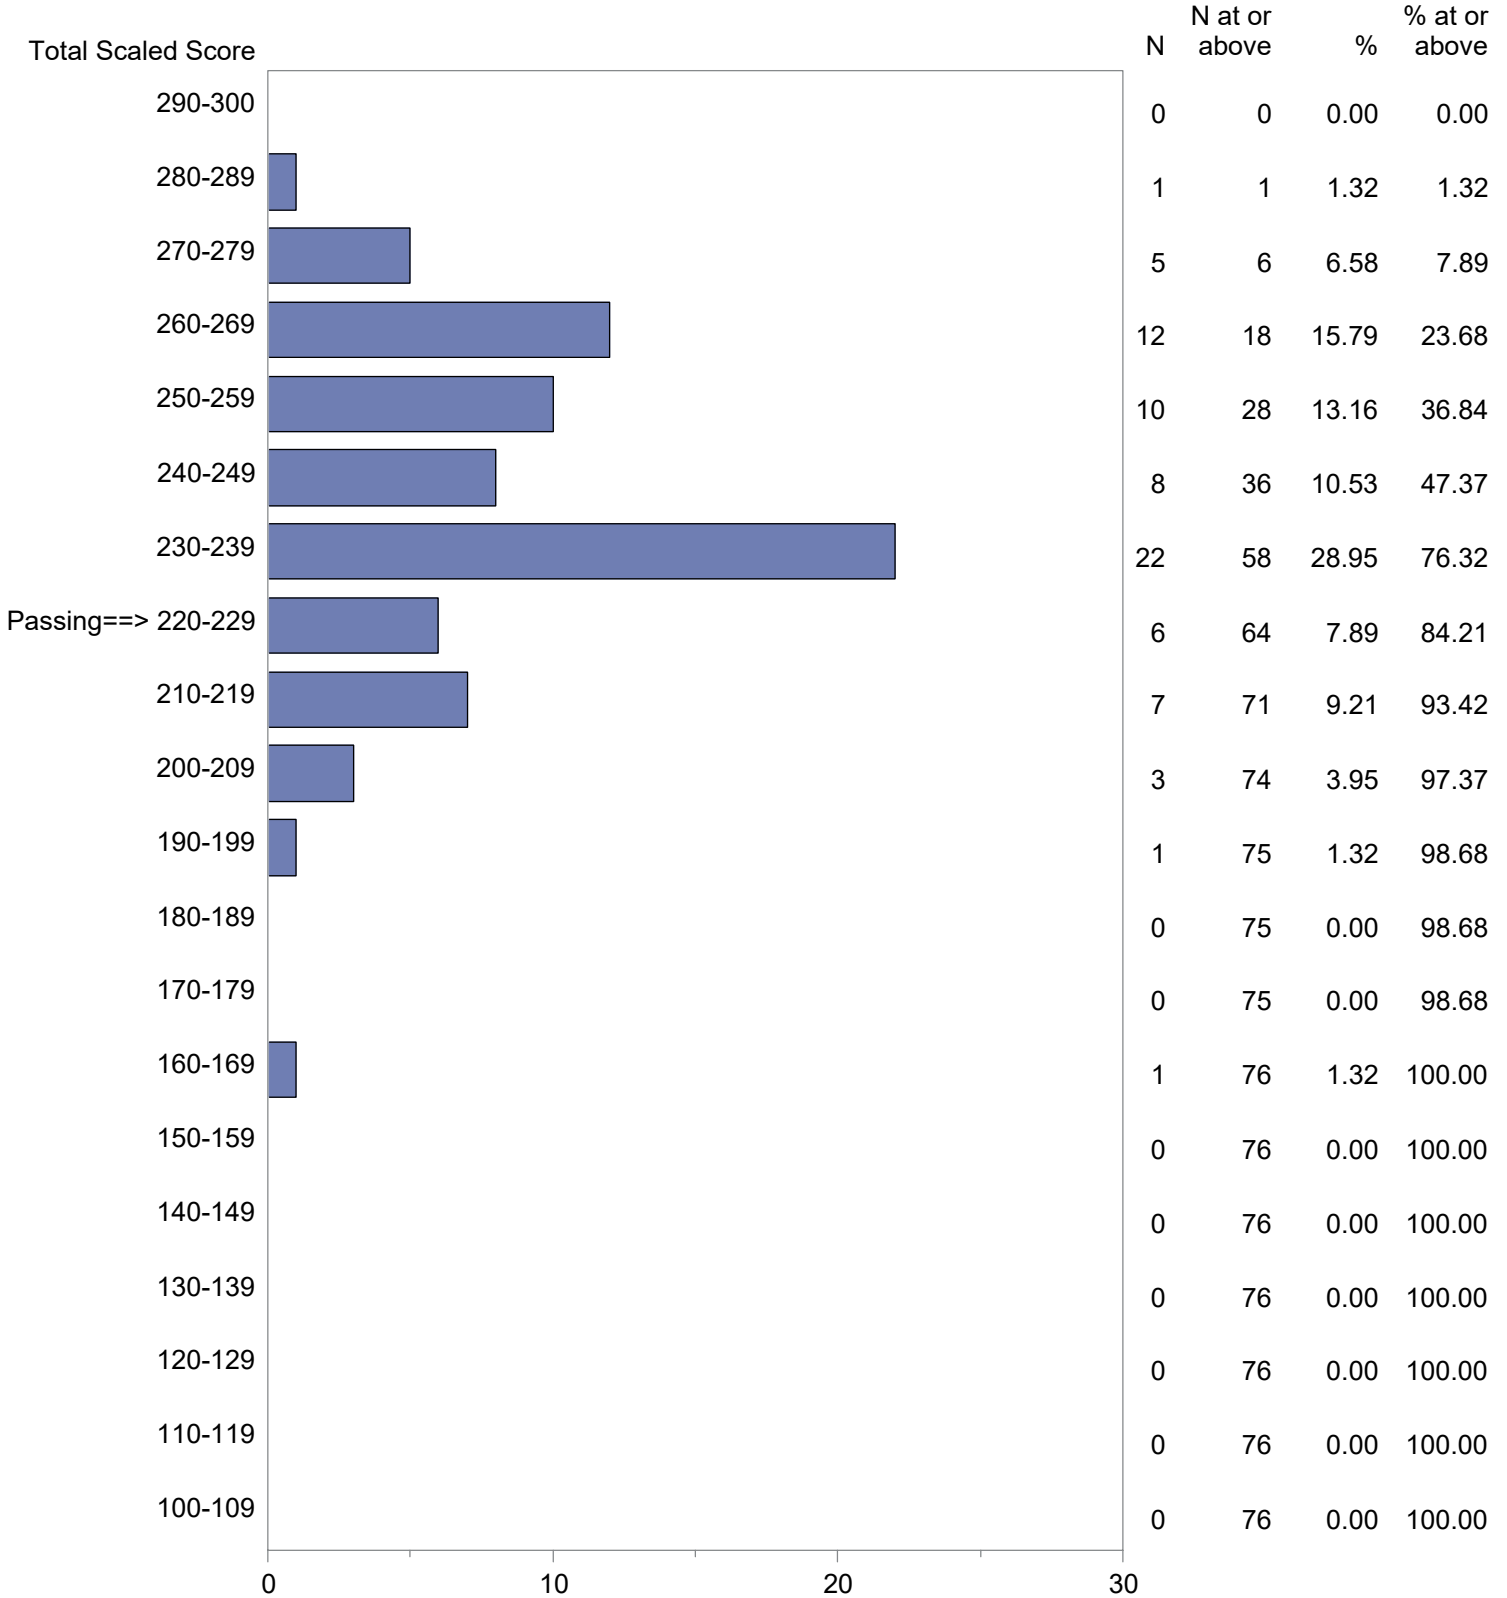

CONFIDENTIAL: NOT FOR DISTRIBUTION

Michigan Test For Teacher Certification (MTTC)
October 1, 2022 - September 30, 2023
Total Scaled Score Distribution by Test Field (All Forms)

Test Field=Reading Specialist (092)