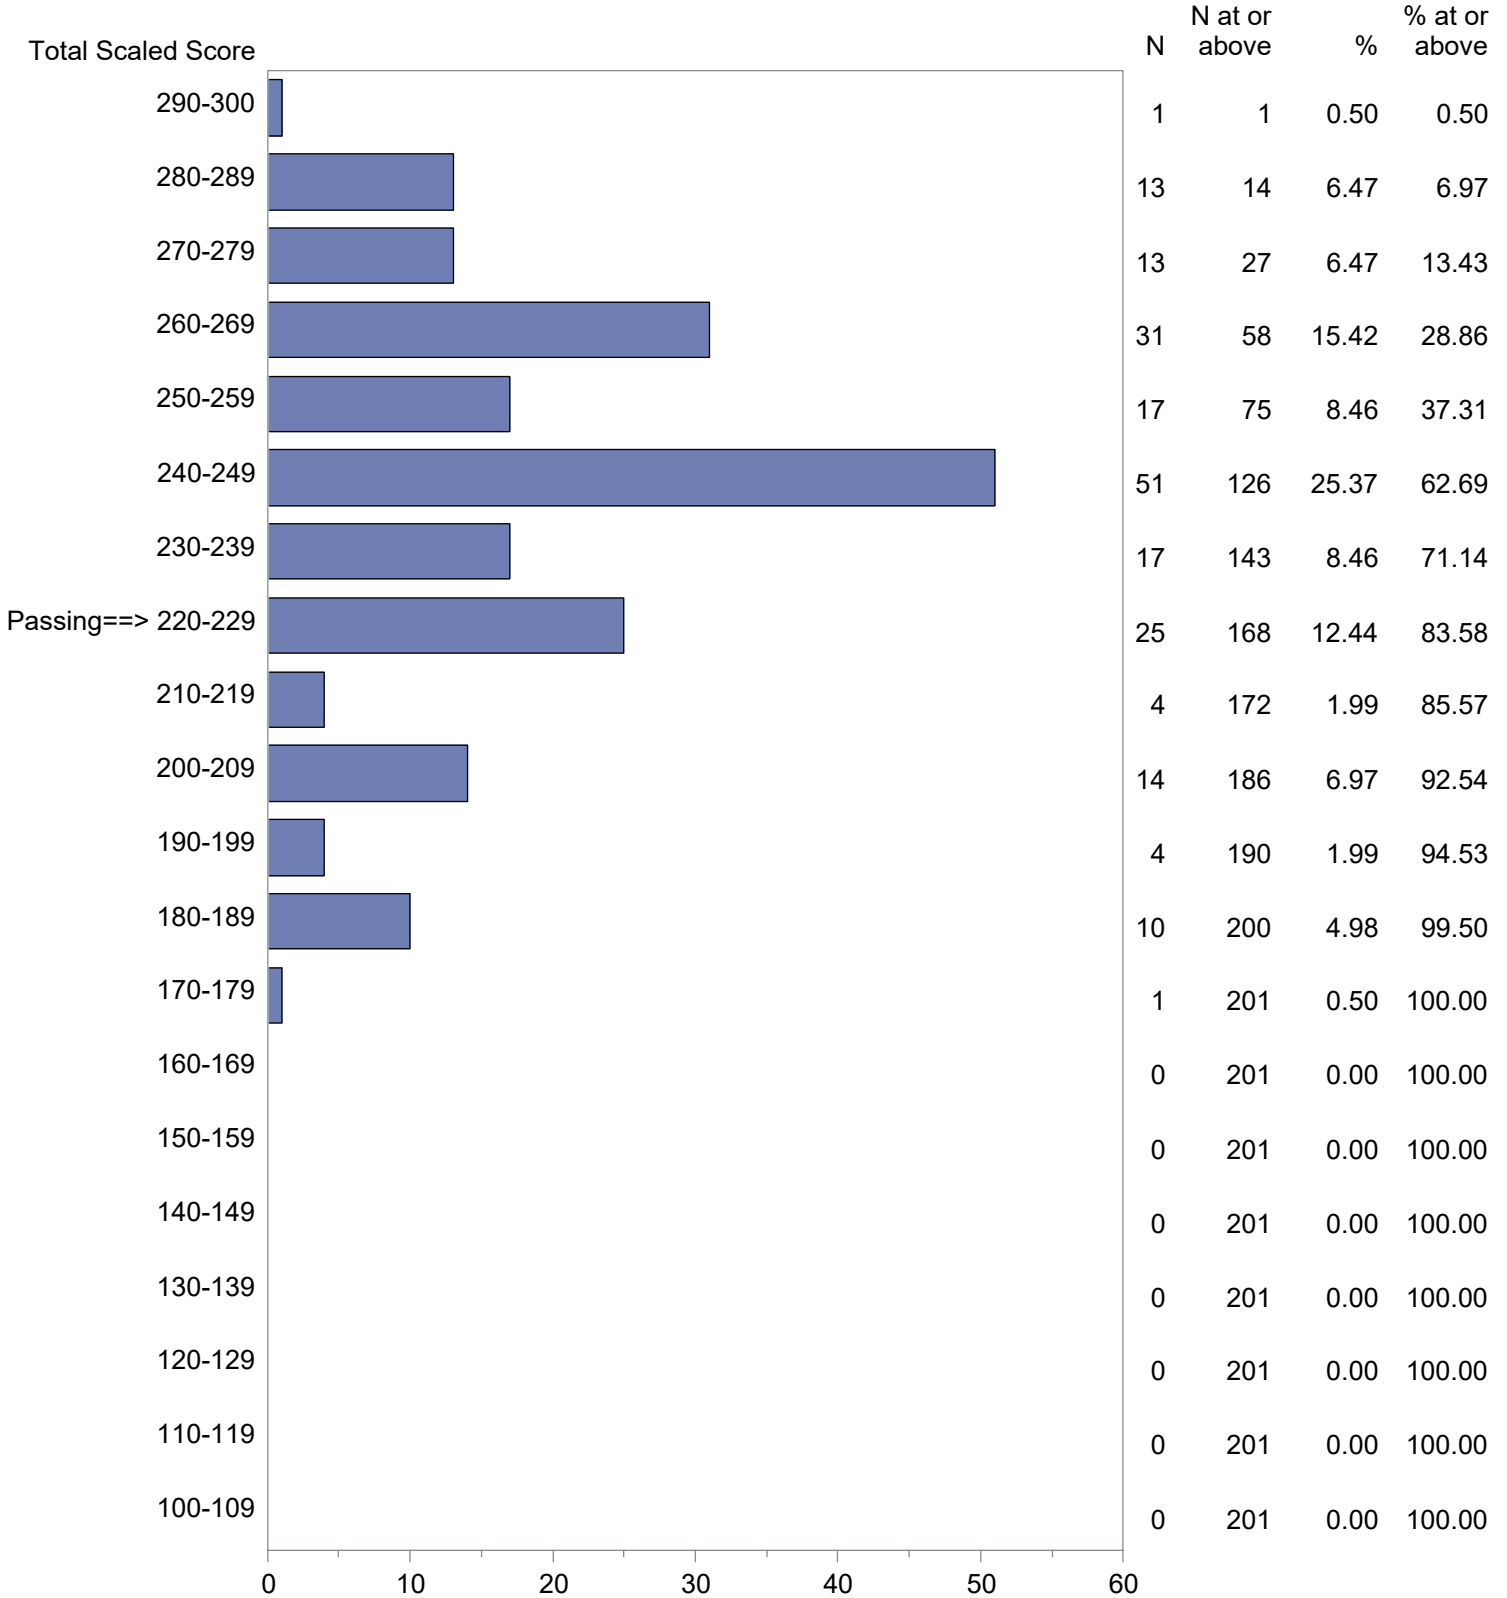

CONFIDENTIAL: NOT FOR DISTRIBUTION

Michigan Test For Teacher Certification (MTTC)
October 1, 2022 - September 30, 2023
Total Scaled Score Distribution by Test Field (All Forms)

Test Field=Upper Elem. Ed. Subtest 1 (121)