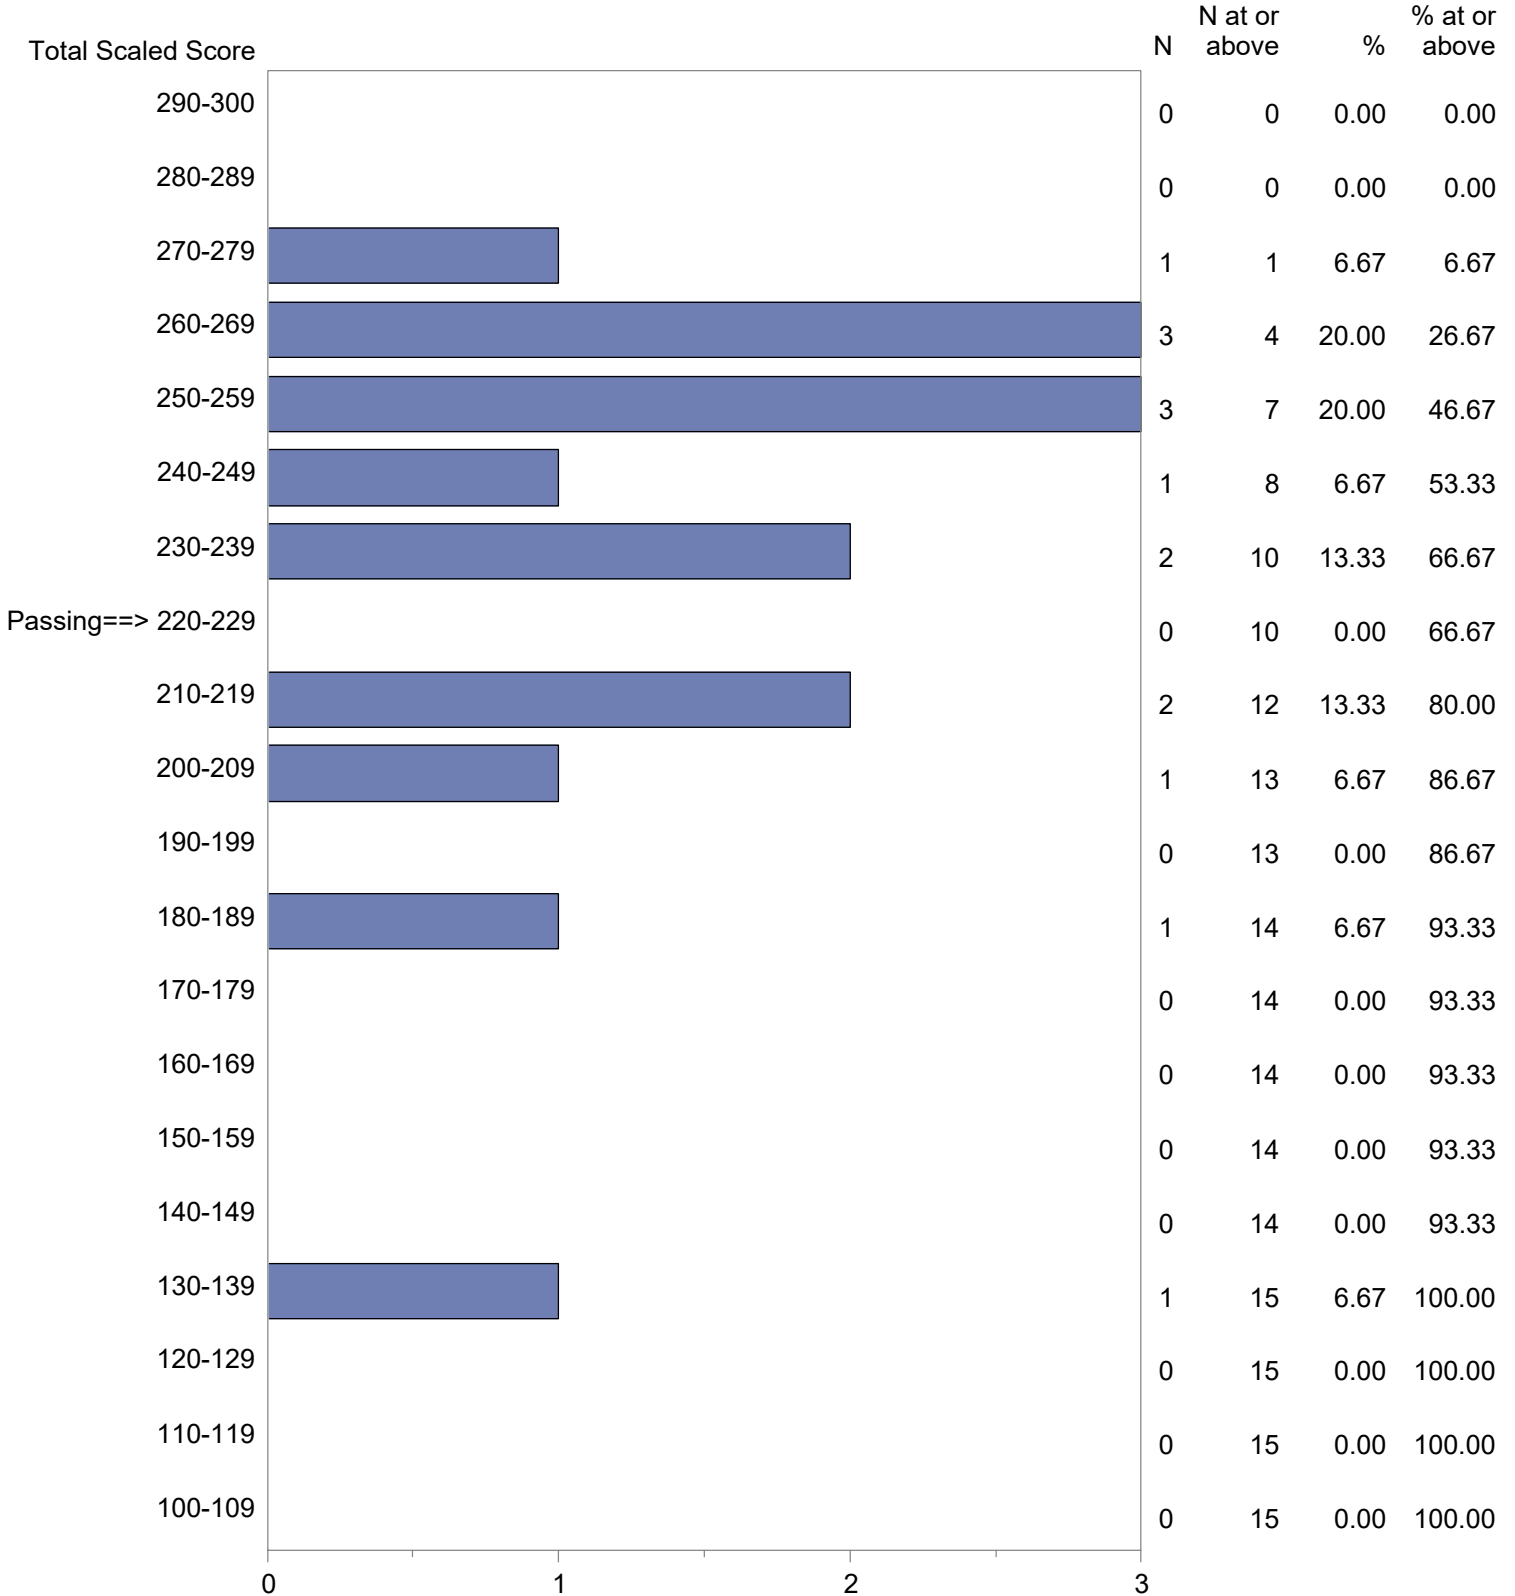

CONFIDENTIAL: NOT FOR DISTRIBUTION

Michigan Test For Teacher Certification (MTTC)
October 1, 2022 - September 30, 2023
Total Scaled Score Distribution by Test Field (All Forms)

Test Field=Chinese (Mandarin) (101)