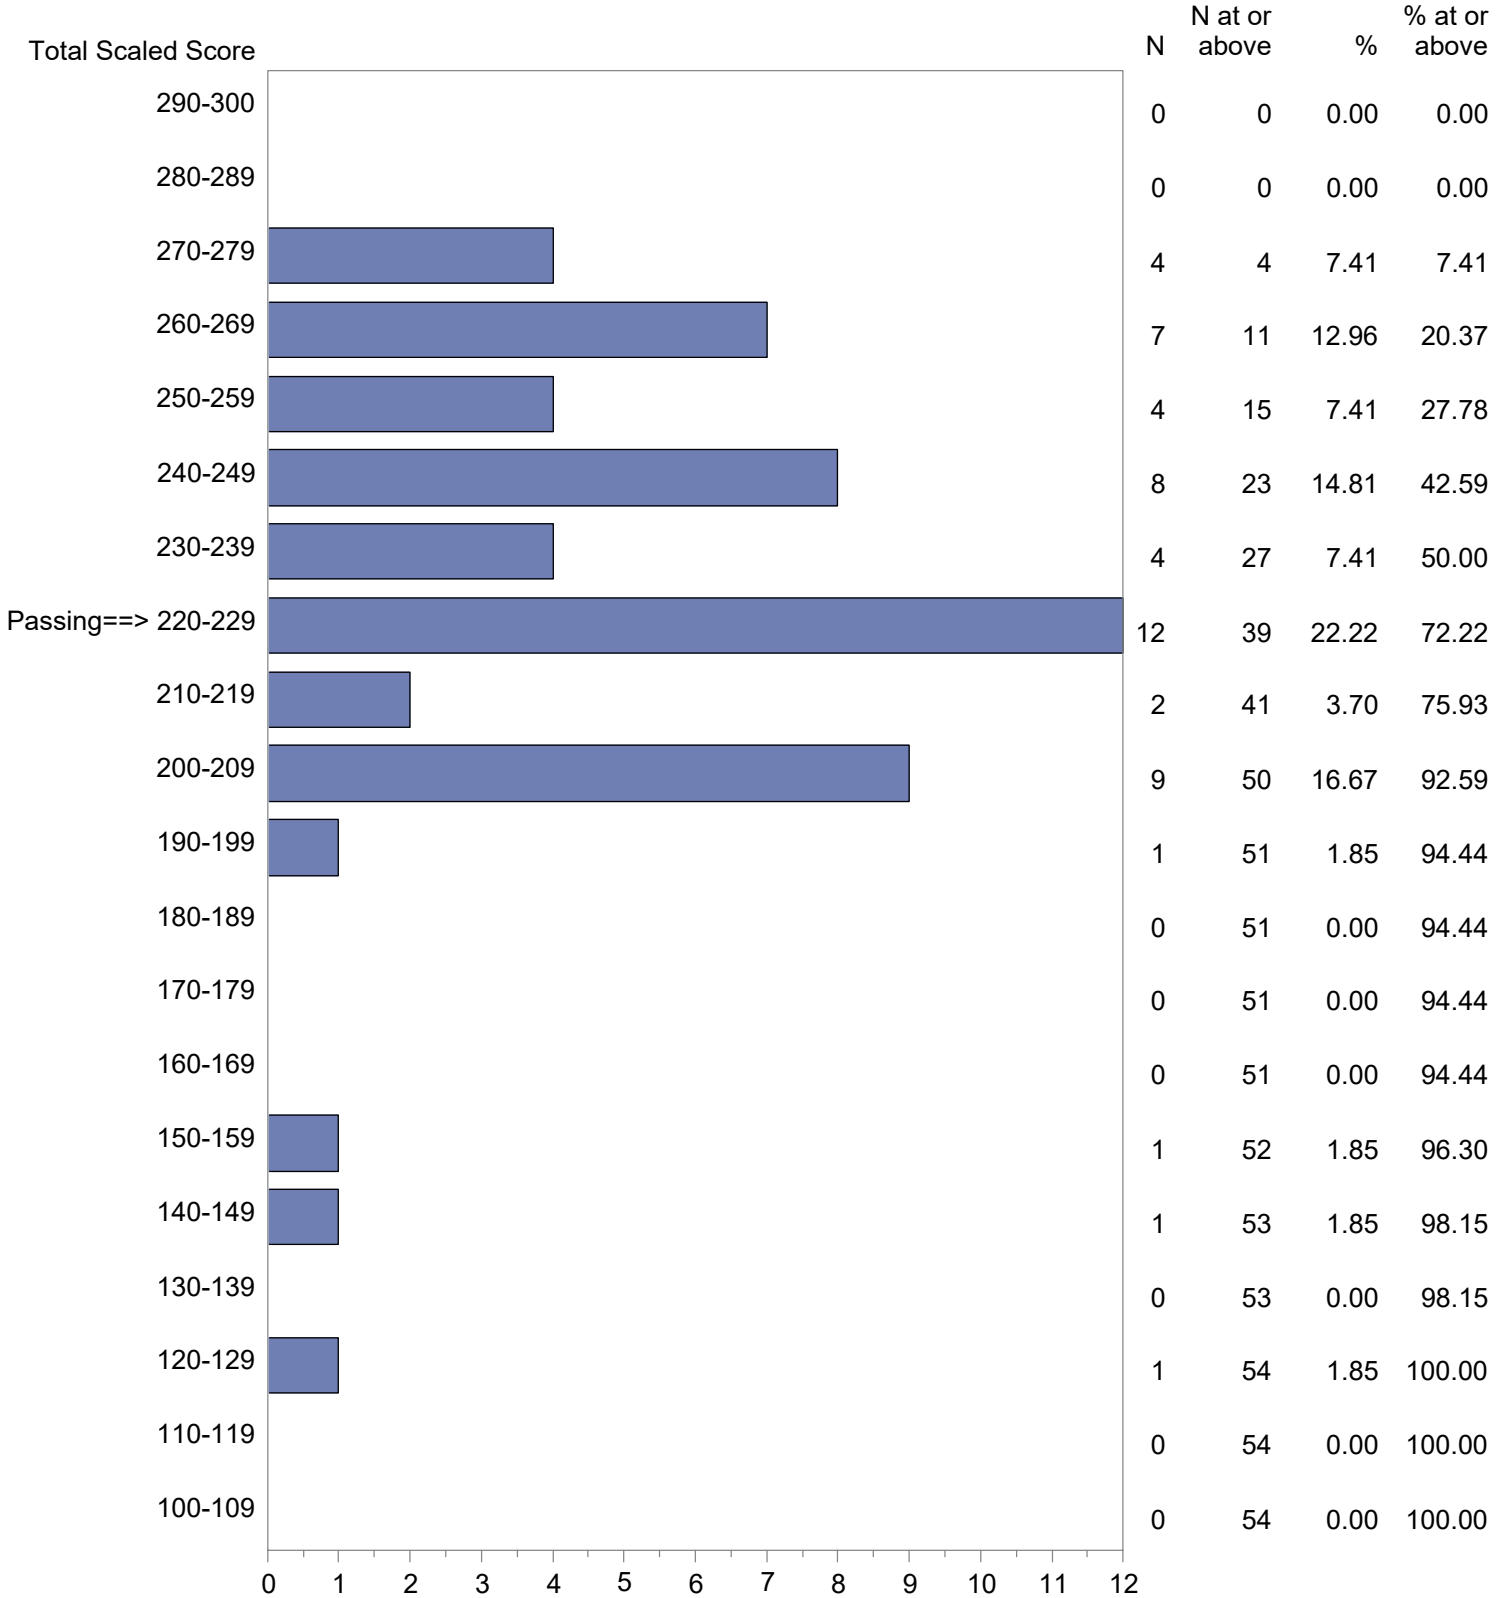

CONFIDENTIAL: NOT FOR DISTRIBUTION

Michigan Test For Teacher Certification (MTTC)
October 1, 2022 - September 30, 2023
Total Scaled Score Distribution by Test Field (All Forms)

Test Field=Reading (005)