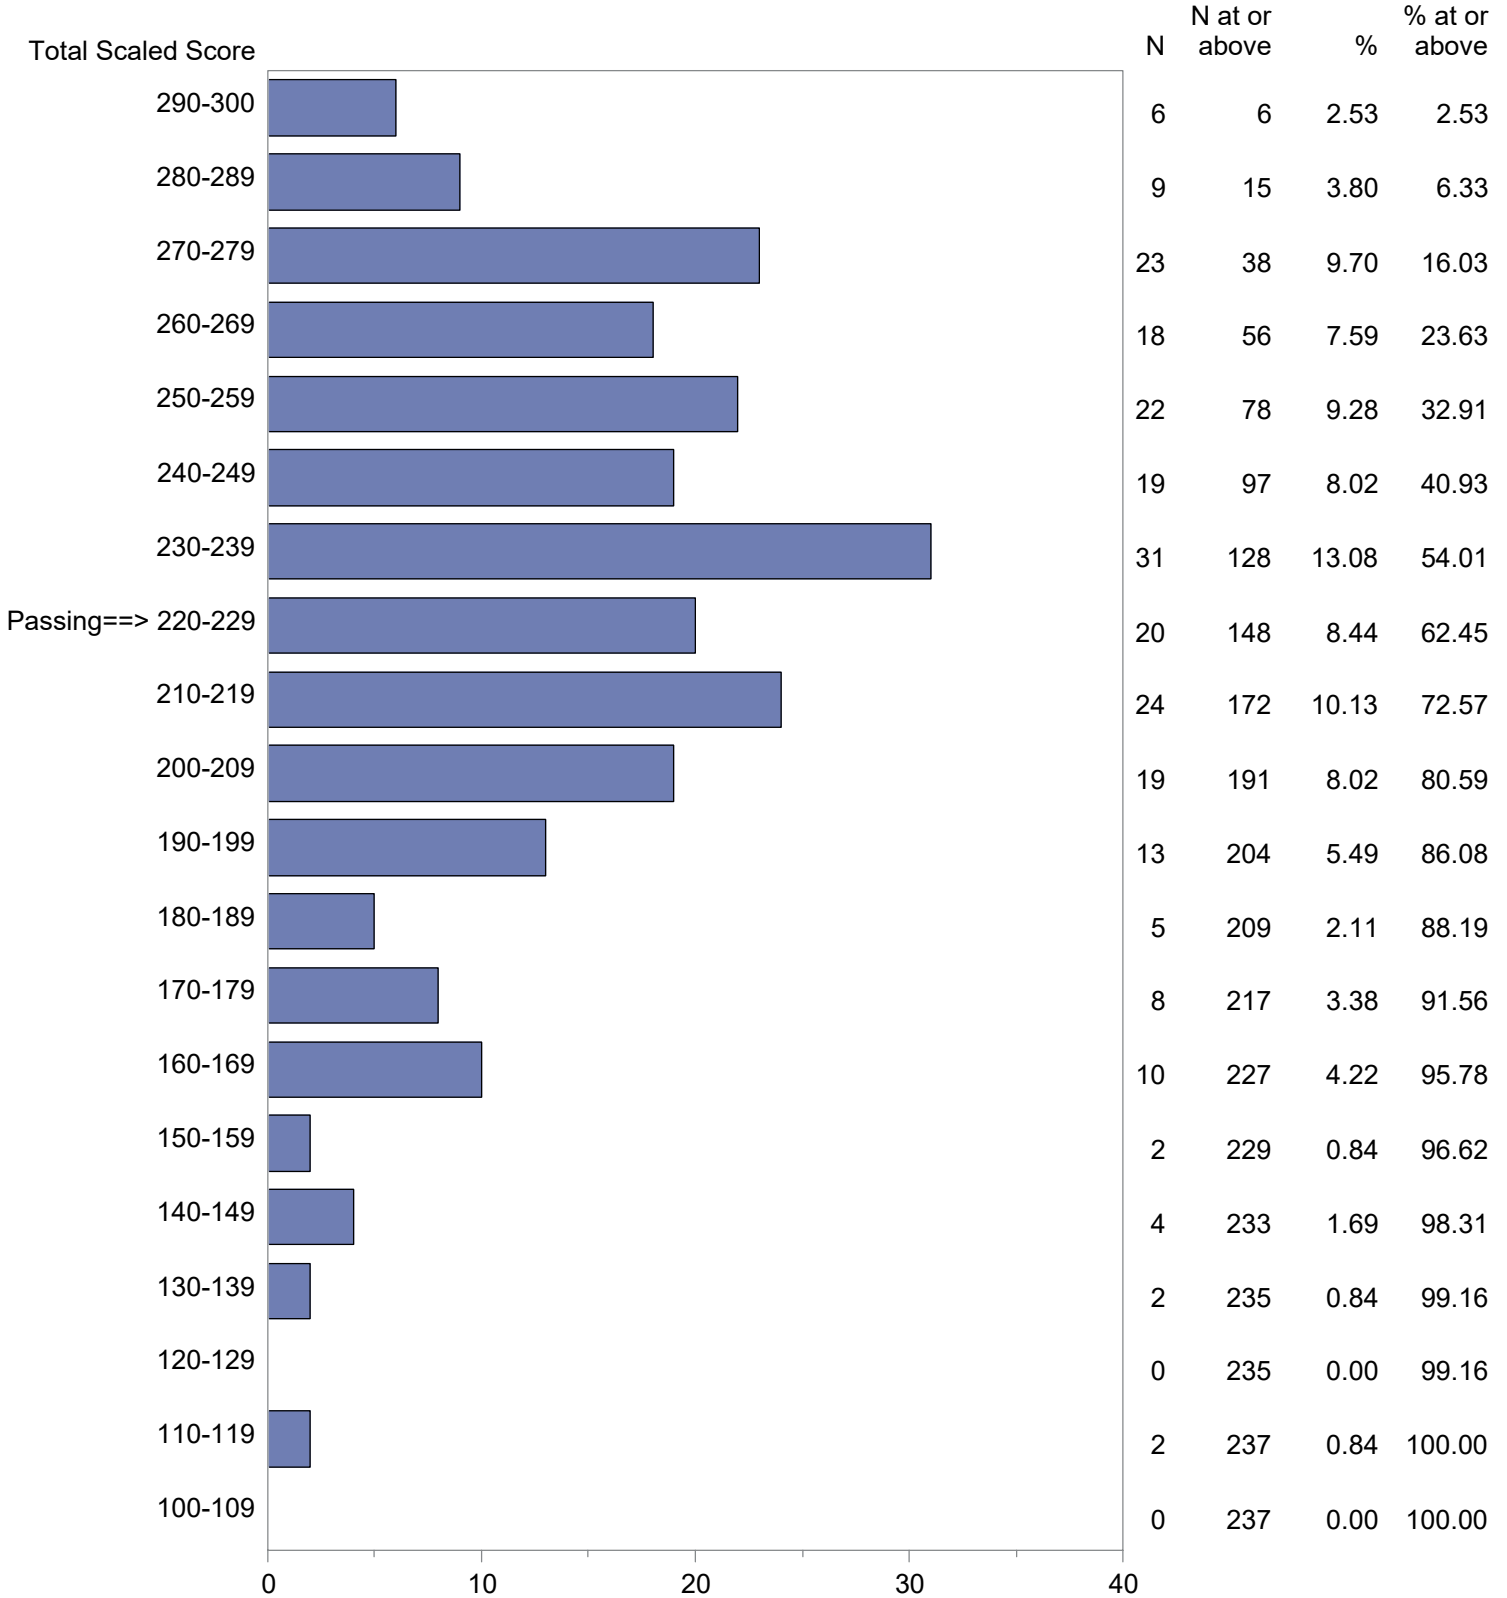

CONFIDENTIAL: NOT FOR DISTRIBUTION

Michigan Test For Teacher Certification (MTTC)
October 1, 2022 - September 30, 2023
Total Scaled Score Distribution by Test Field (All Forms)

Test Field=Mathematics (Elementary) (089)