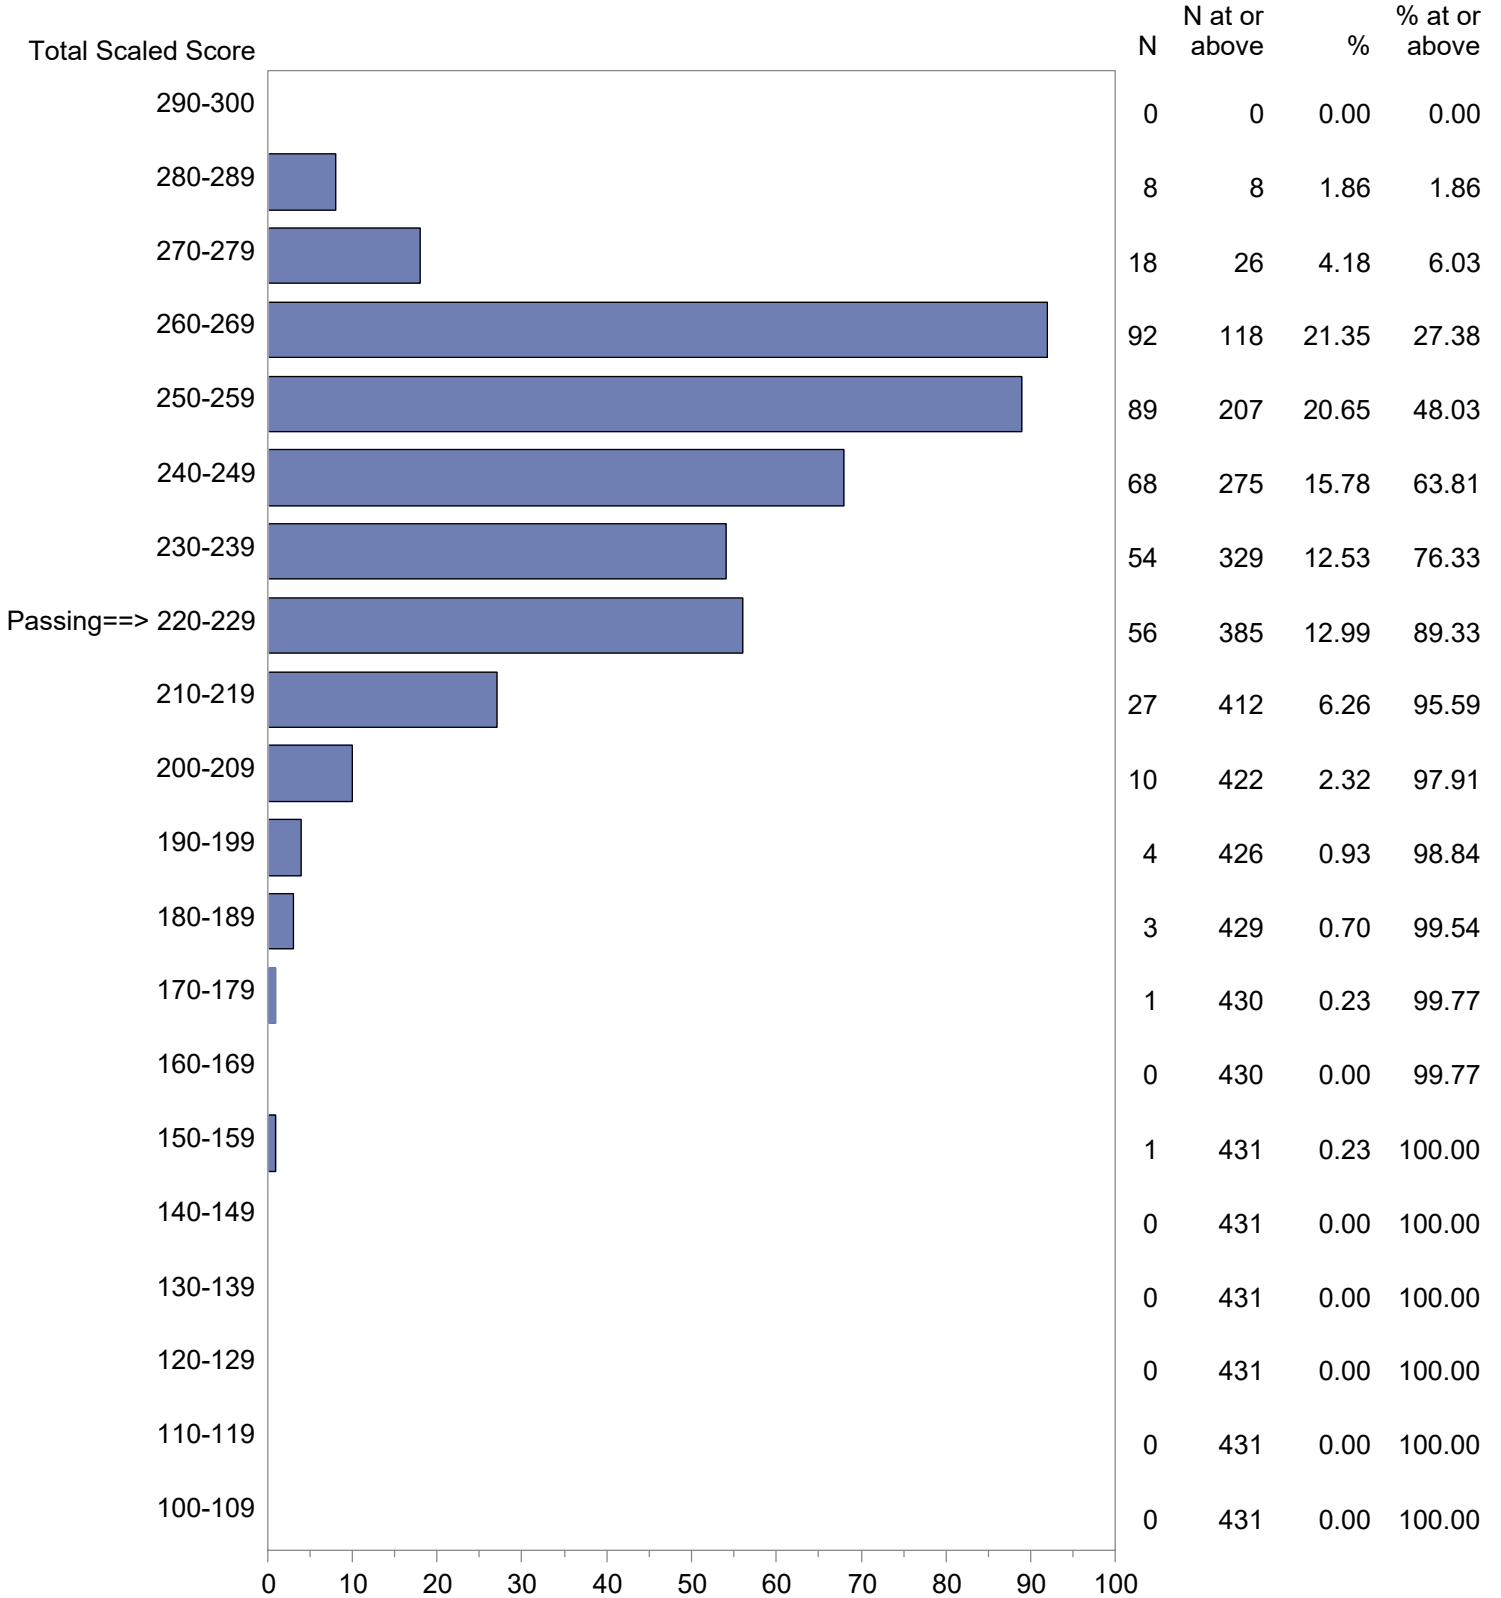

CONFIDENTIAL: NOT FOR DISTRIBUTION

Michigan Test For Teacher Certification (MTTC)
October 1, 2022 - September 30, 2023
Total Scaled Score Distribution by Test Field (All Forms)

Test Field=Lower Elem. Ed. Subtest 4 (120)