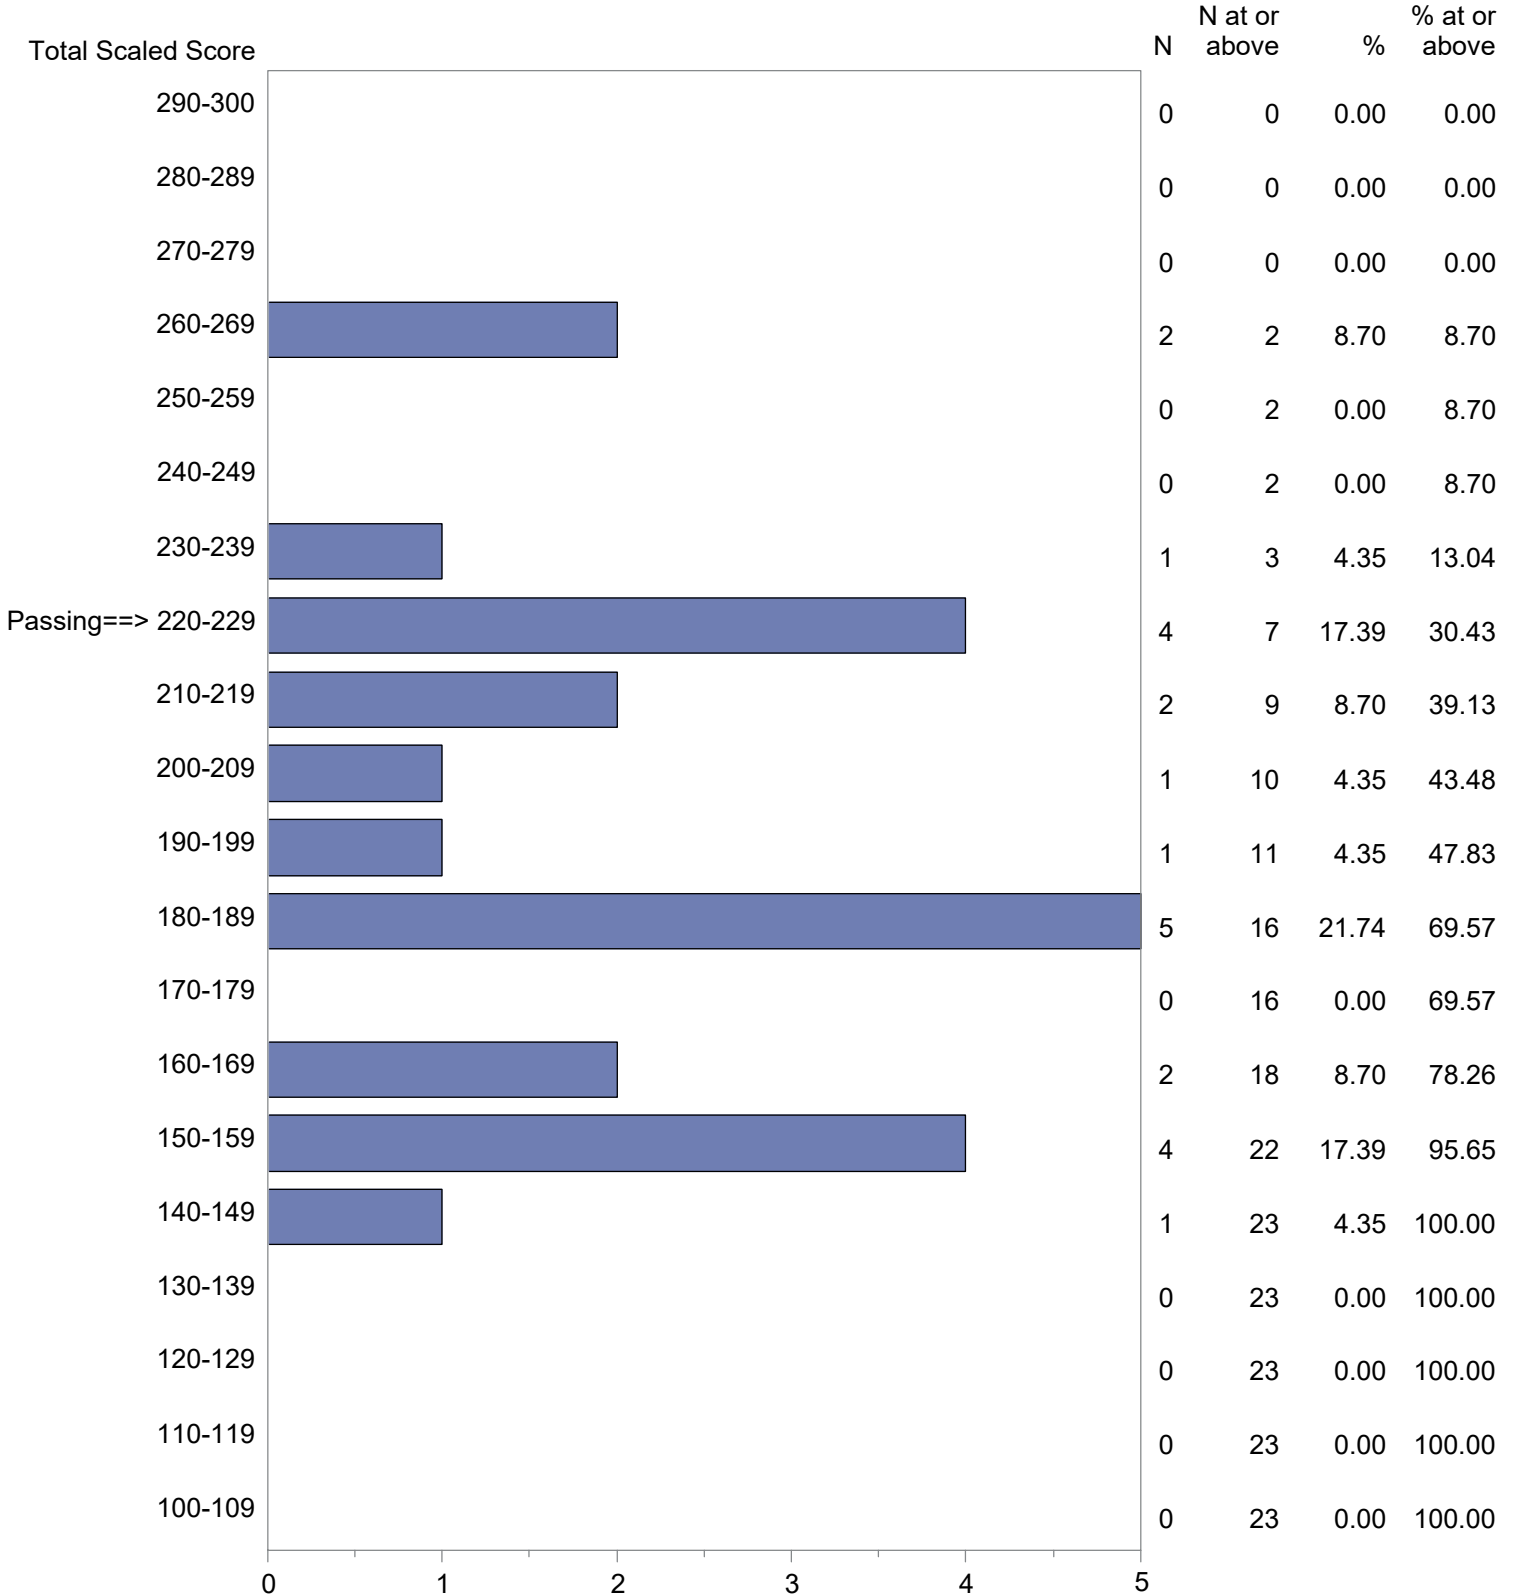

CONFIDENTIAL: NOT FOR DISTRIBUTION

Michigan Test For Teacher Certification (MTTC)
October 1, 2022 - September 30, 2023
Total Scaled Score Distribution by Test Field (All Forms)

Test Field=Political Science (010)