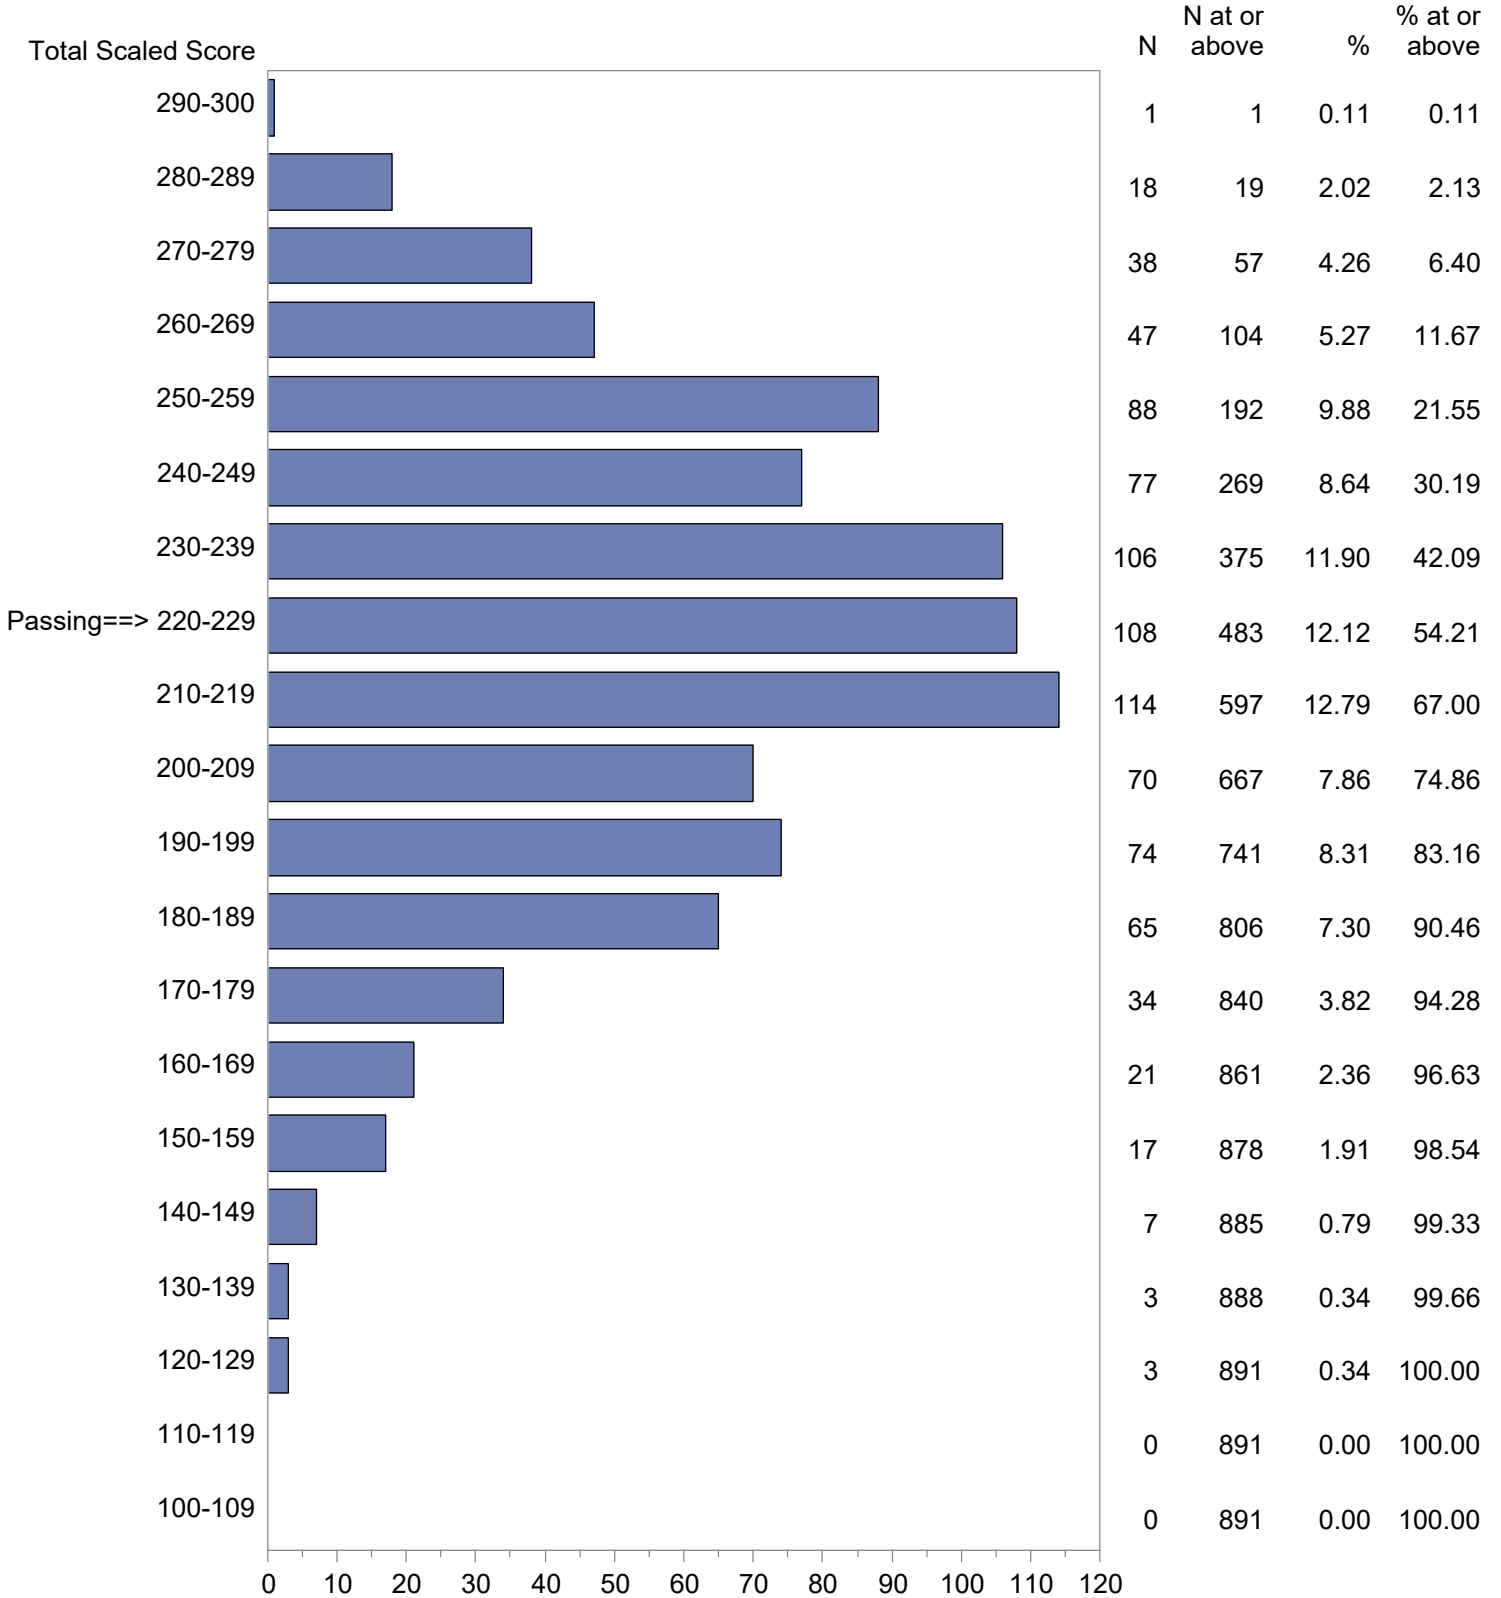

CONFIDENTIAL: NOT FOR DISTRIBUTION

Michigan Test For Teacher Certification (MTTC)
October 1, 2022 - September 30, 2023
Total Scaled Score Distribution by Test Field (All Forms)

Test Field=English (002)