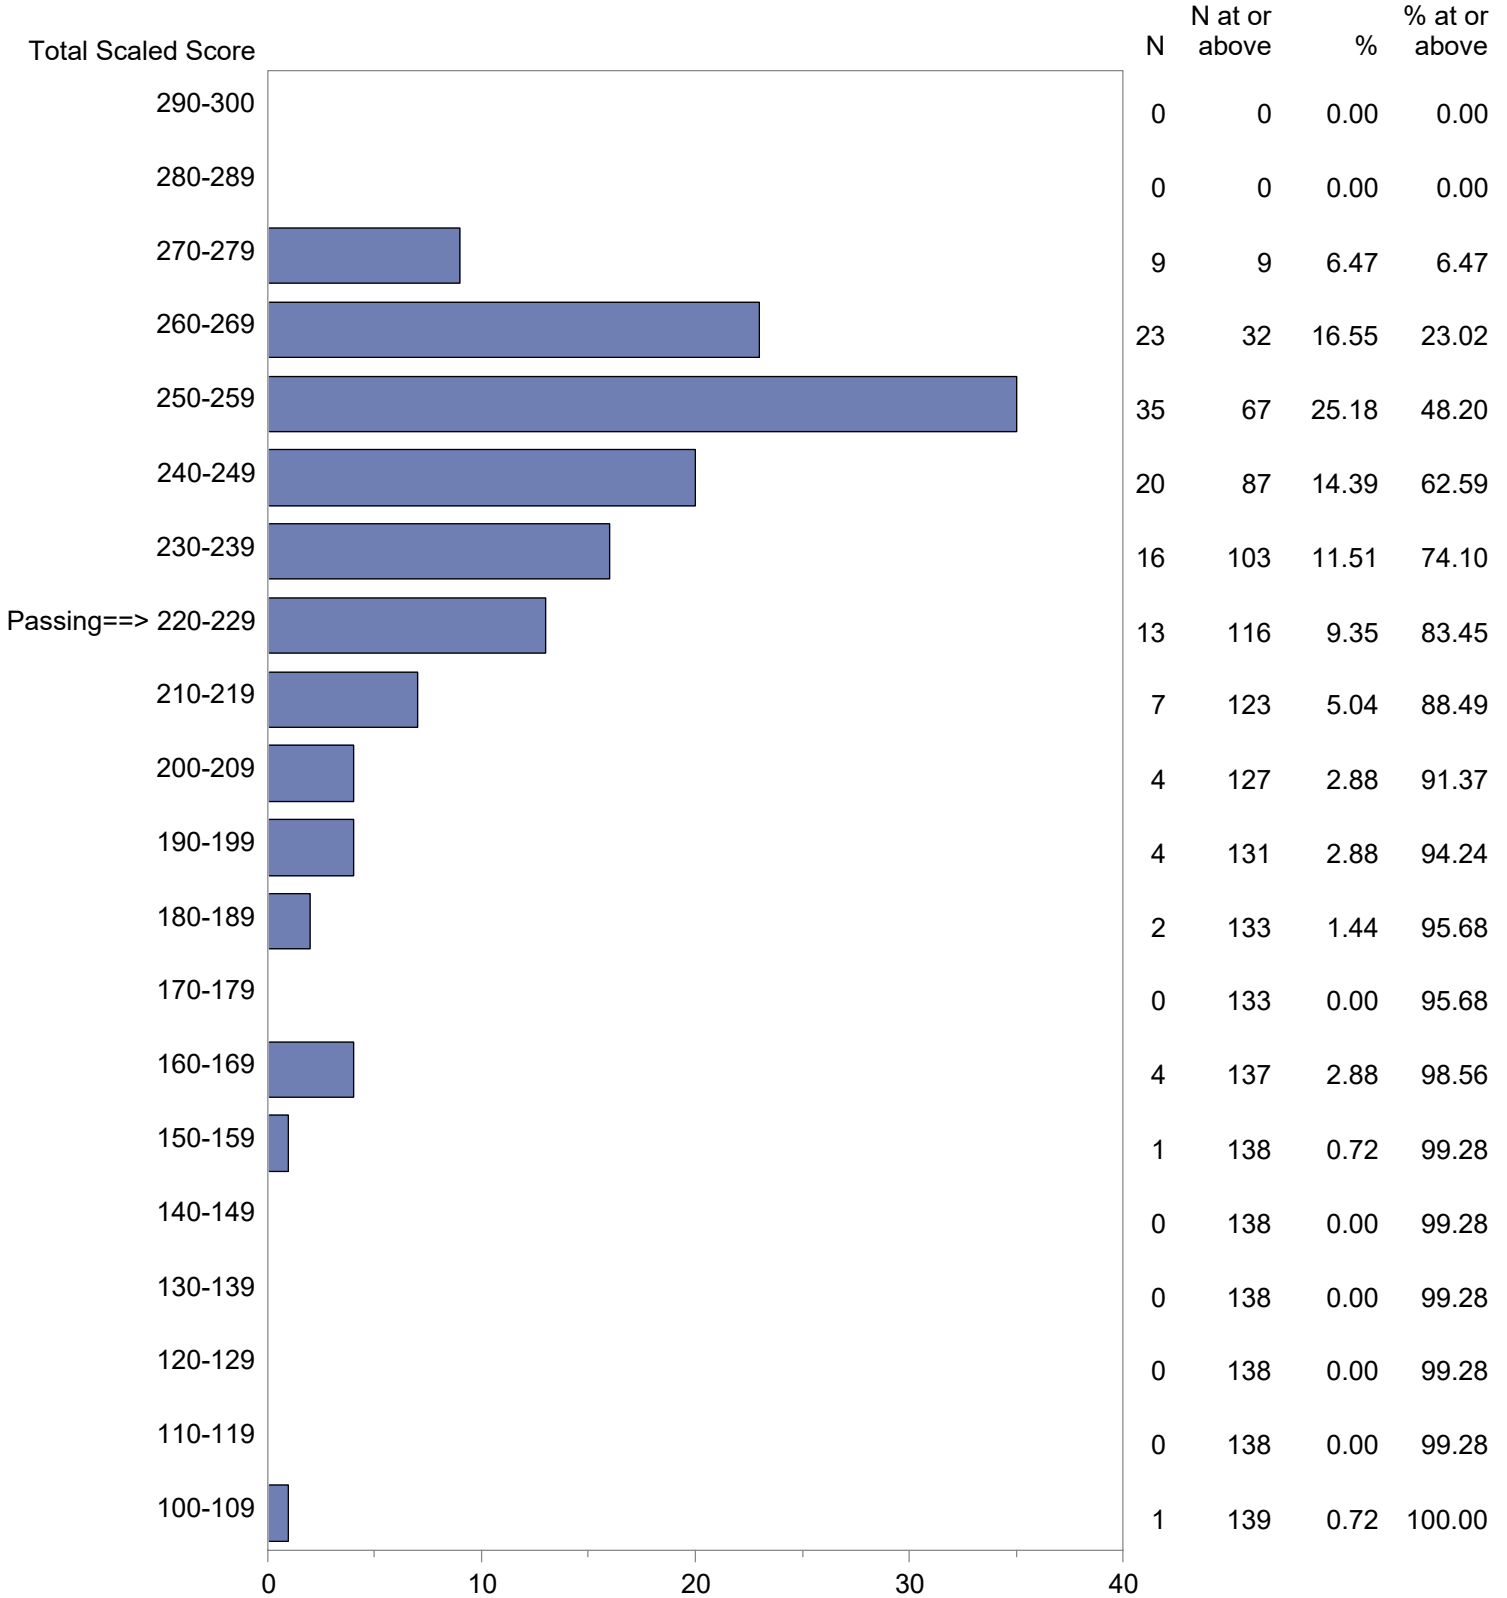

CONFIDENTIAL: NOT FOR DISTRIBUTION

Michigan Test For Teacher Certification (MTTC)
October 1, 2022 - September 30, 2023
Total Scaled Score Distribution by Test Field (All Forms)

Test Field=Autism Spectrum Disorder (064)