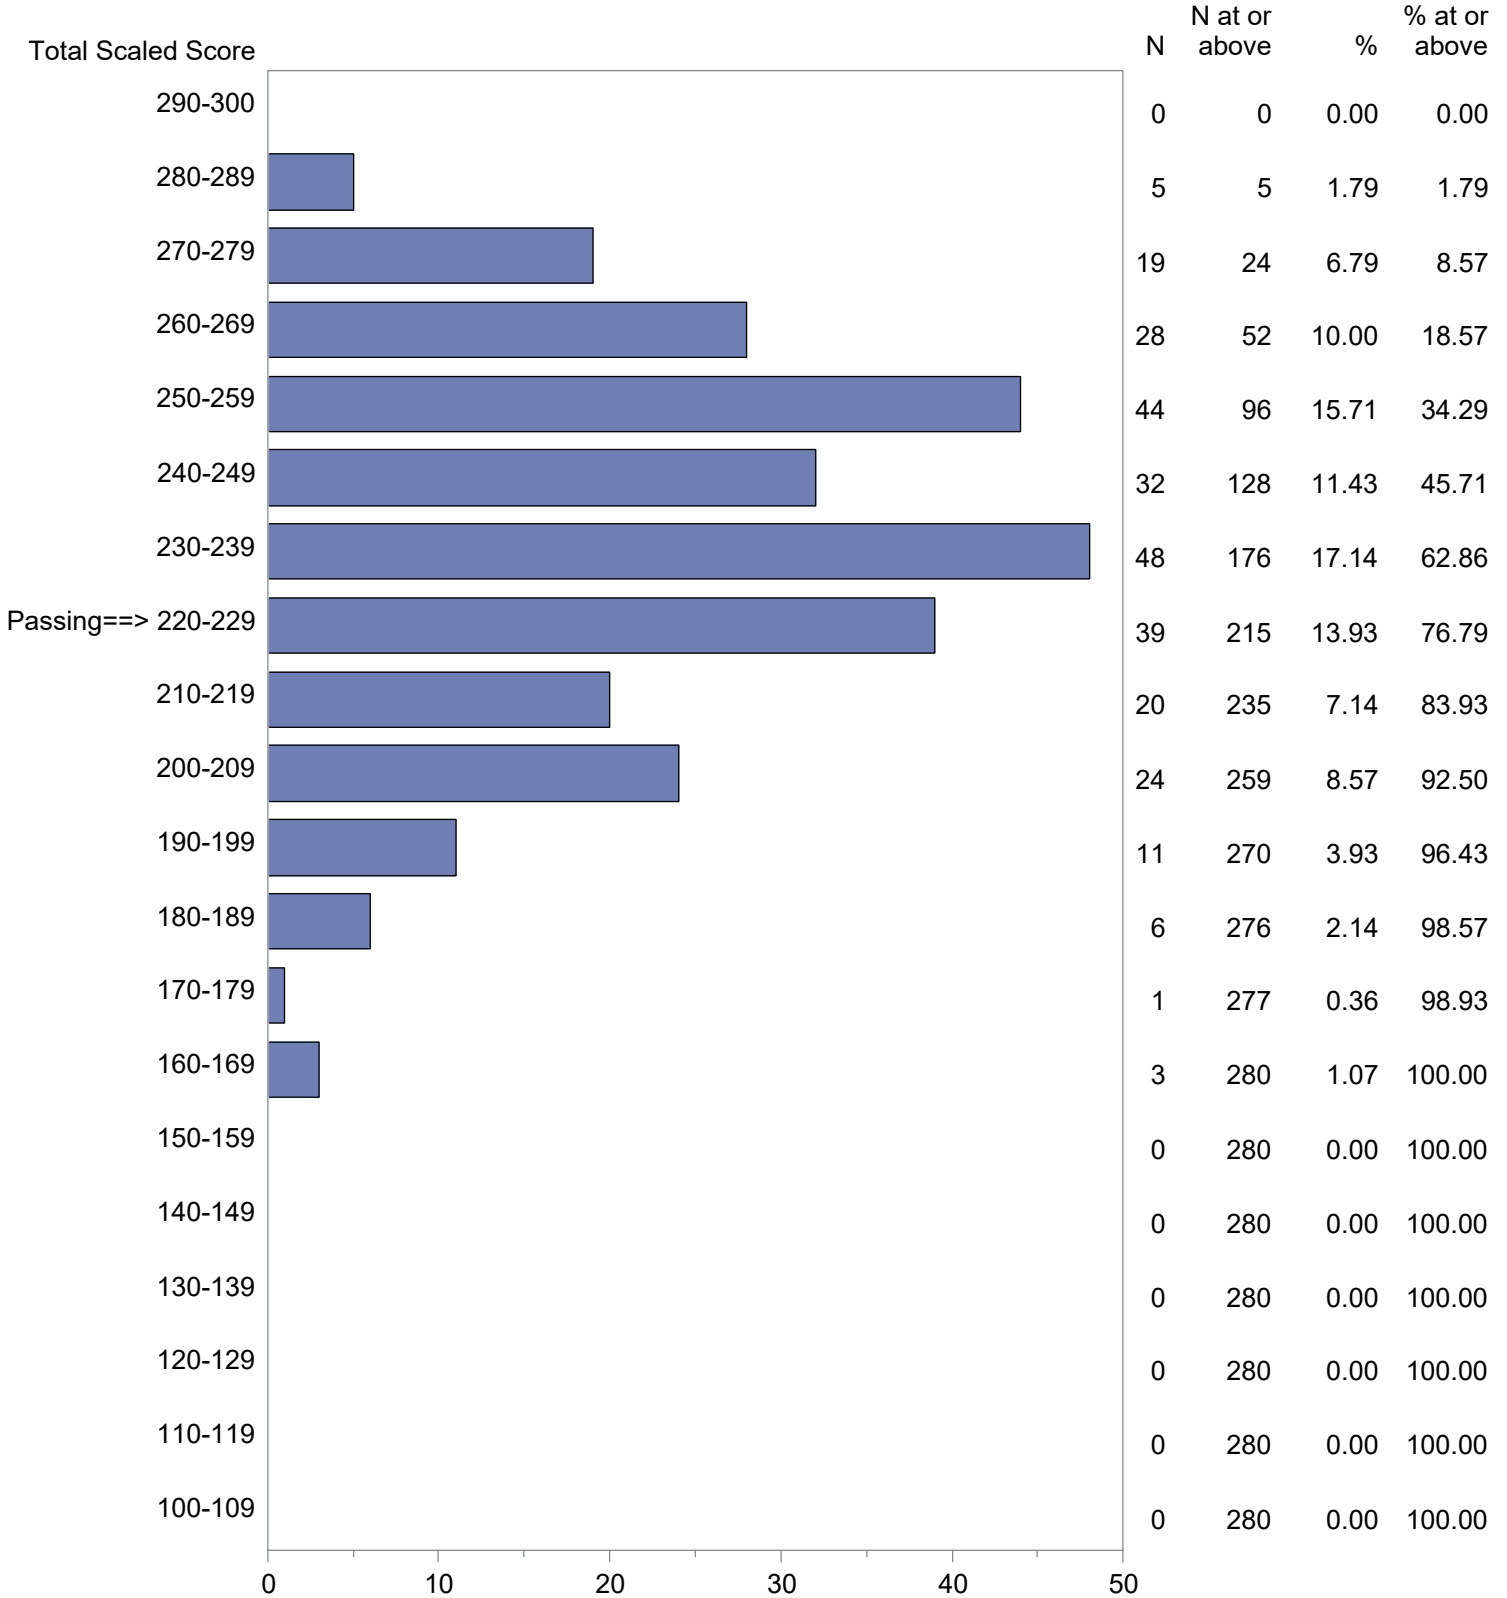

CONFIDENTIAL: NOT FOR DISTRIBUTION

Michigan Test For Teacher Certification (MTTC)
October 1, 2022 - September 30, 2023
Total Scaled Score Distribution by Test Field (All Forms)

Test Field=Music Education (099)