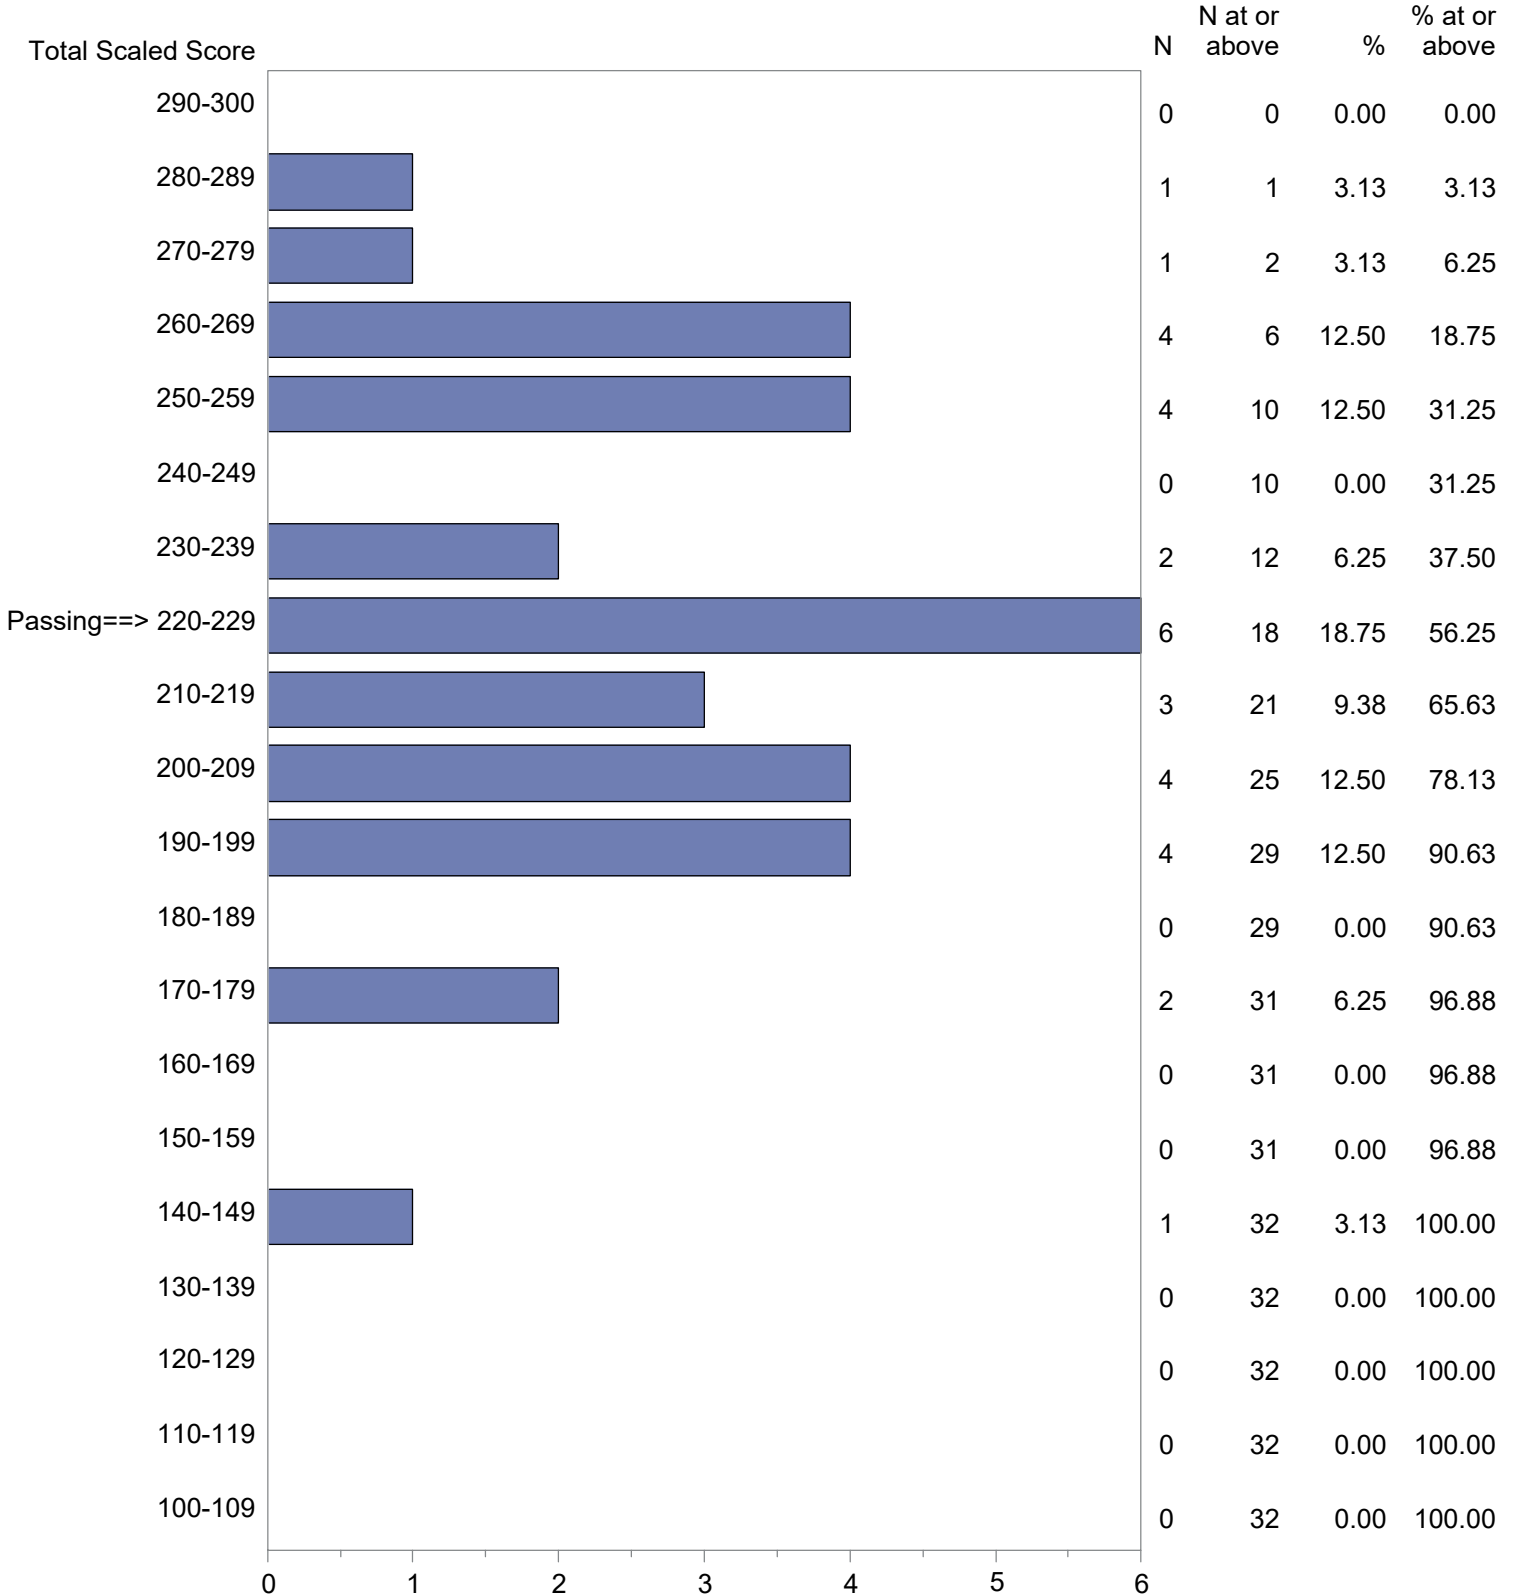

CONFIDENTIAL: NOT FOR DISTRIBUTION

Michigan Test For Teacher Certification (MTTC)
 October 1, 2022 - September 30, 2023
 Total Scaled Score Distribution by Test Field (All Forms)

Test Field=Arabic (Modern Standard) (102)