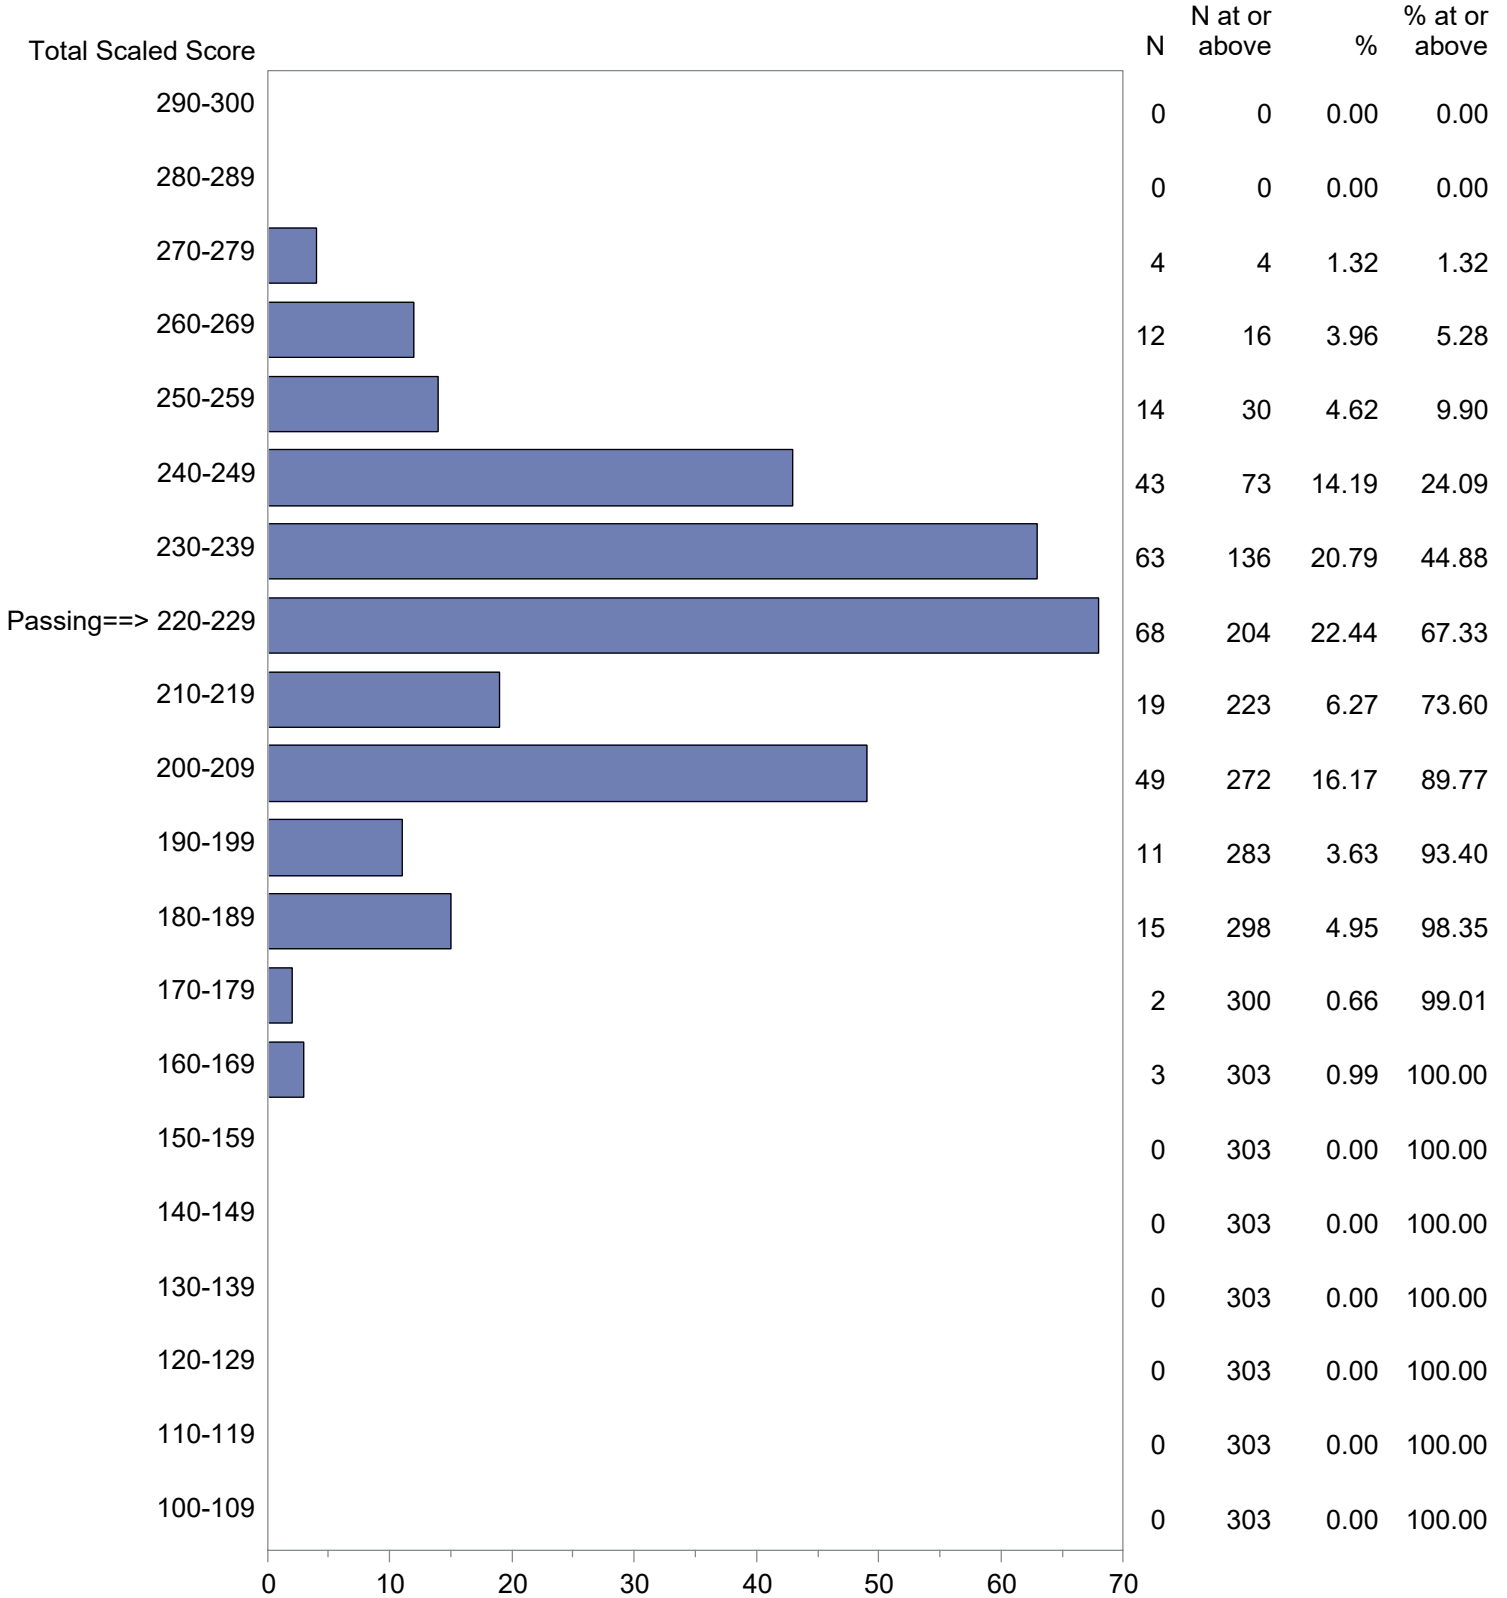

CONFIDENTIAL: NOT FOR DISTRIBUTION

Michigan Test For Teacher Certification (MTTC)
October 1, 2022 - September 30, 2023
Total Scaled Score Distribution by Test Field (All Forms)

Test Field=Upper Elem. Ed. Subtest 2 (122)