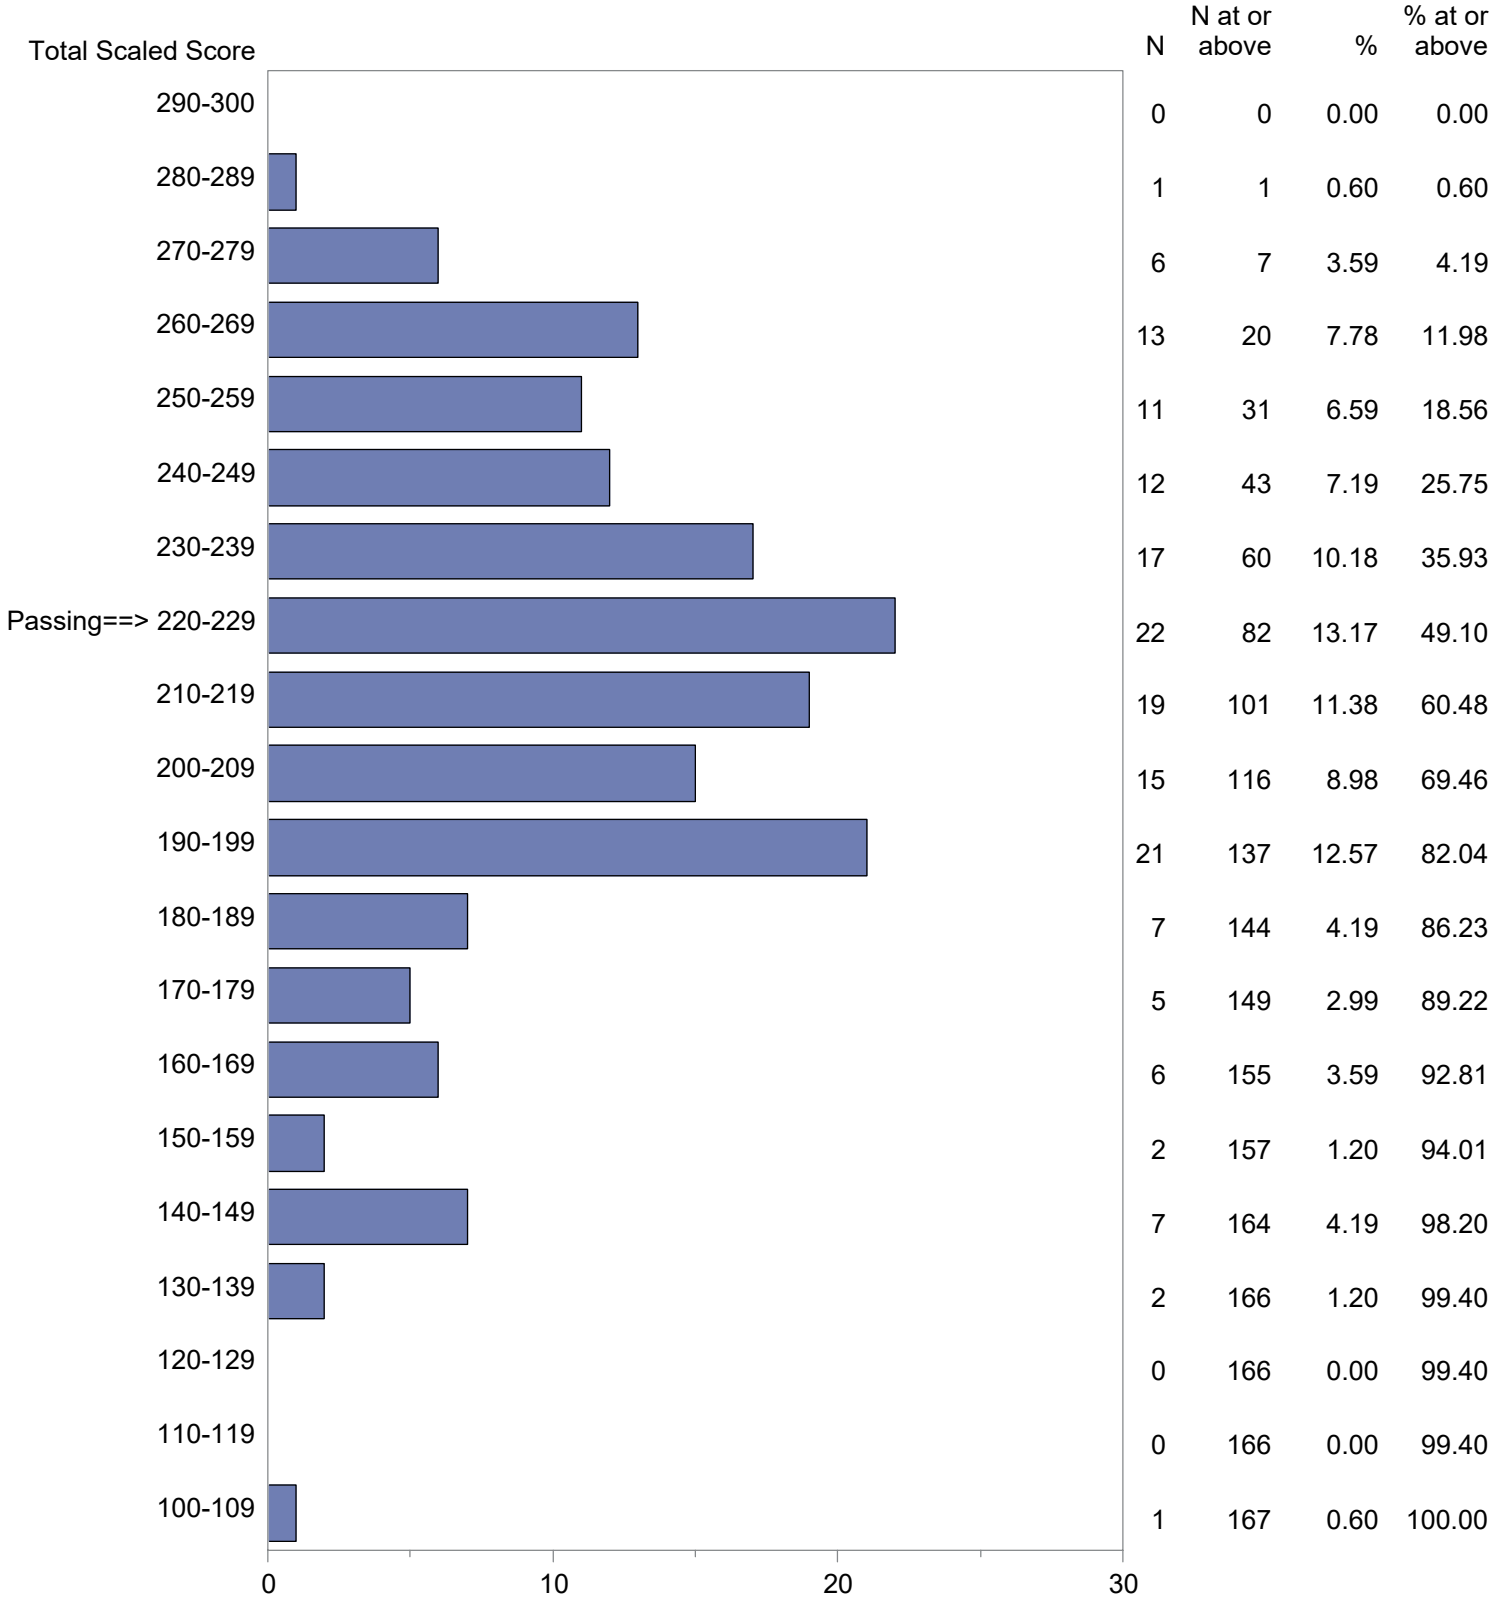

CONFIDENTIAL: NOT FOR DISTRIBUTION

Michigan Test For Teacher Certification (MTTC)
October 1, 2022 - September 30, 2023
Total Scaled Score Distribution by Test Field (All Forms)

Test Field=Biology (017)