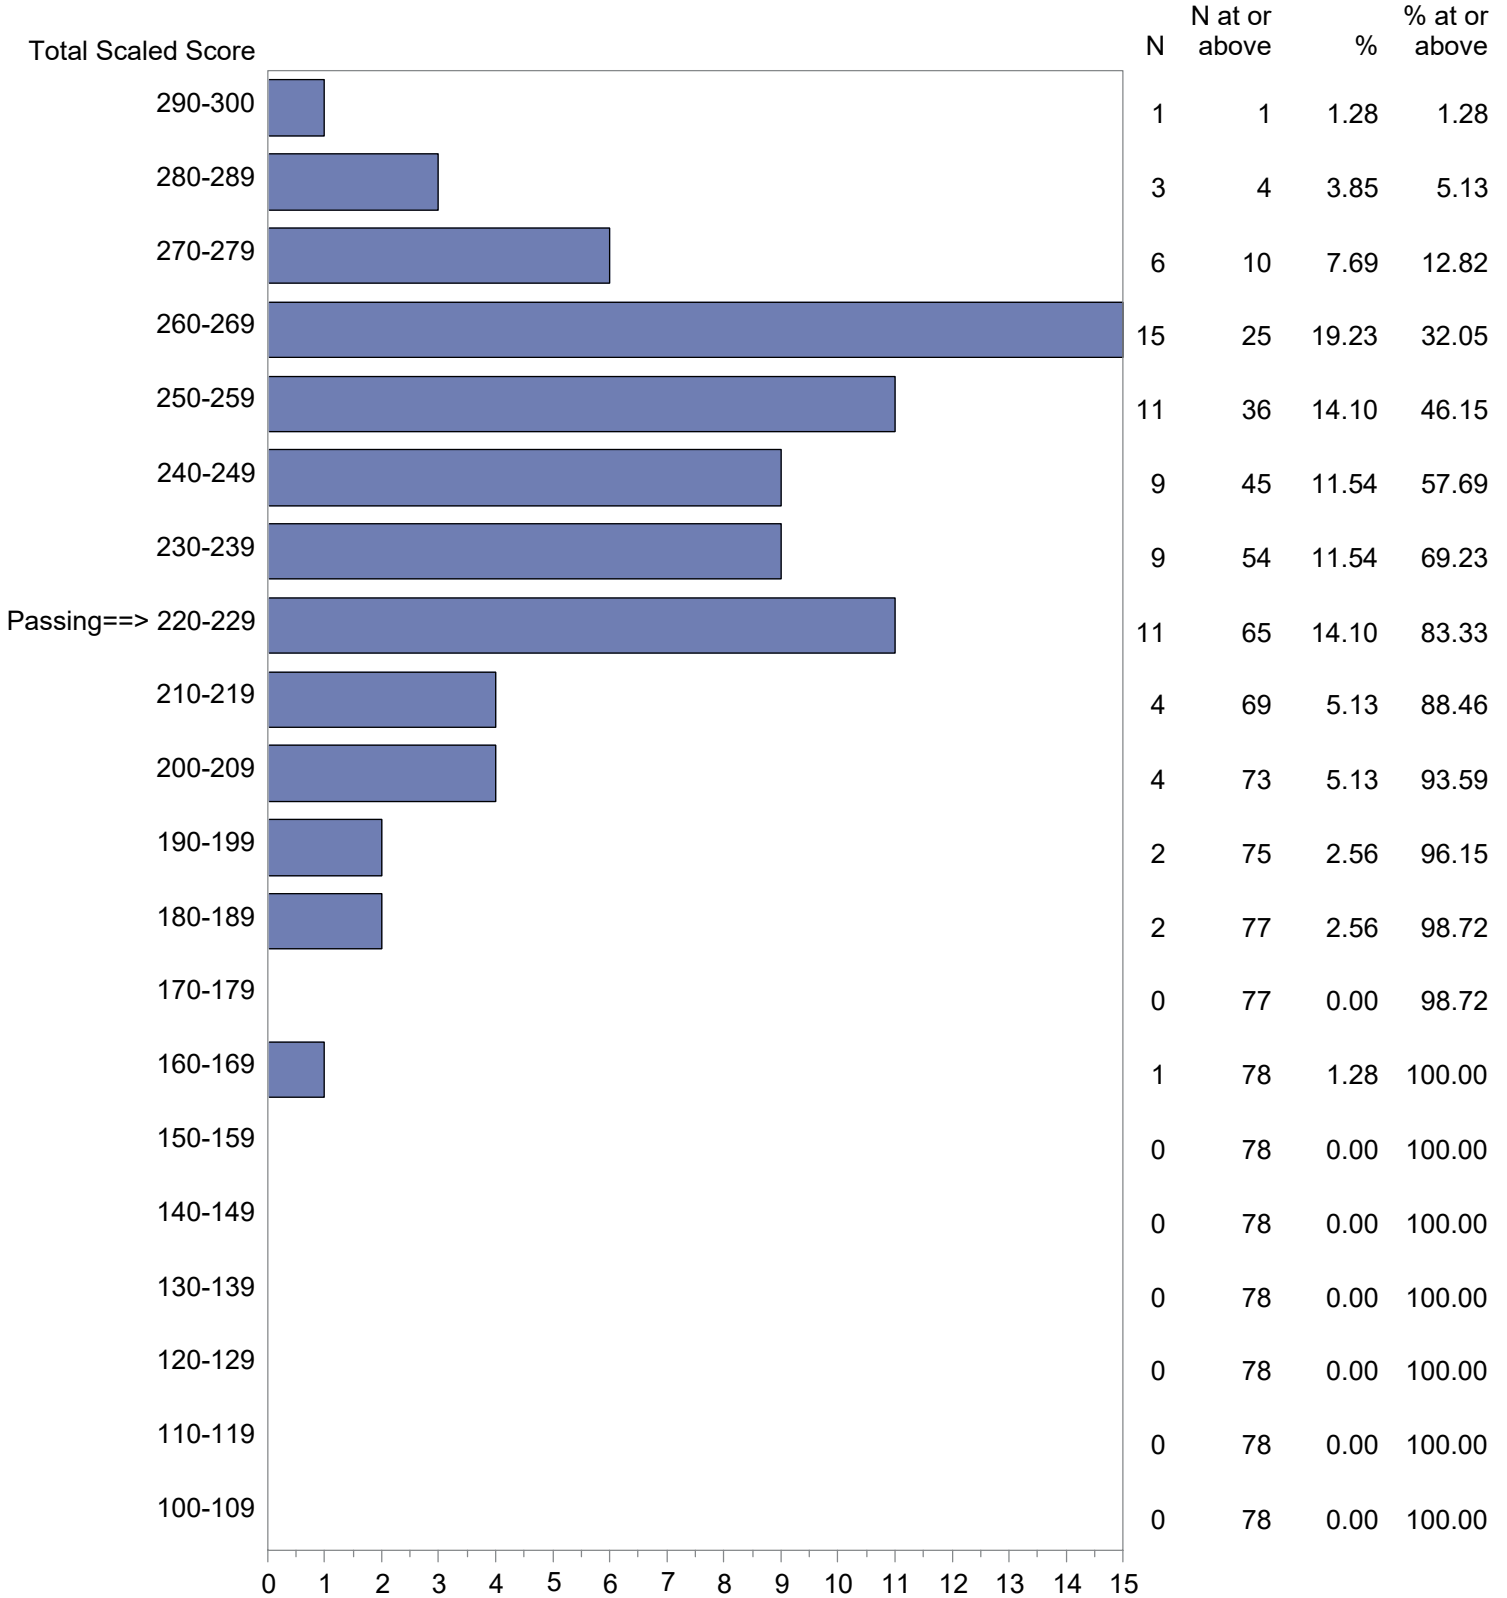

CONFIDENTIAL: NOT FOR DISTRIBUTION

Michigan Test For Teacher Certification (MTTC)
October 1, 2022 - September 30, 2023
Total Scaled Score Distribution by Test Field (All Forms)

Test Field=Health (043)