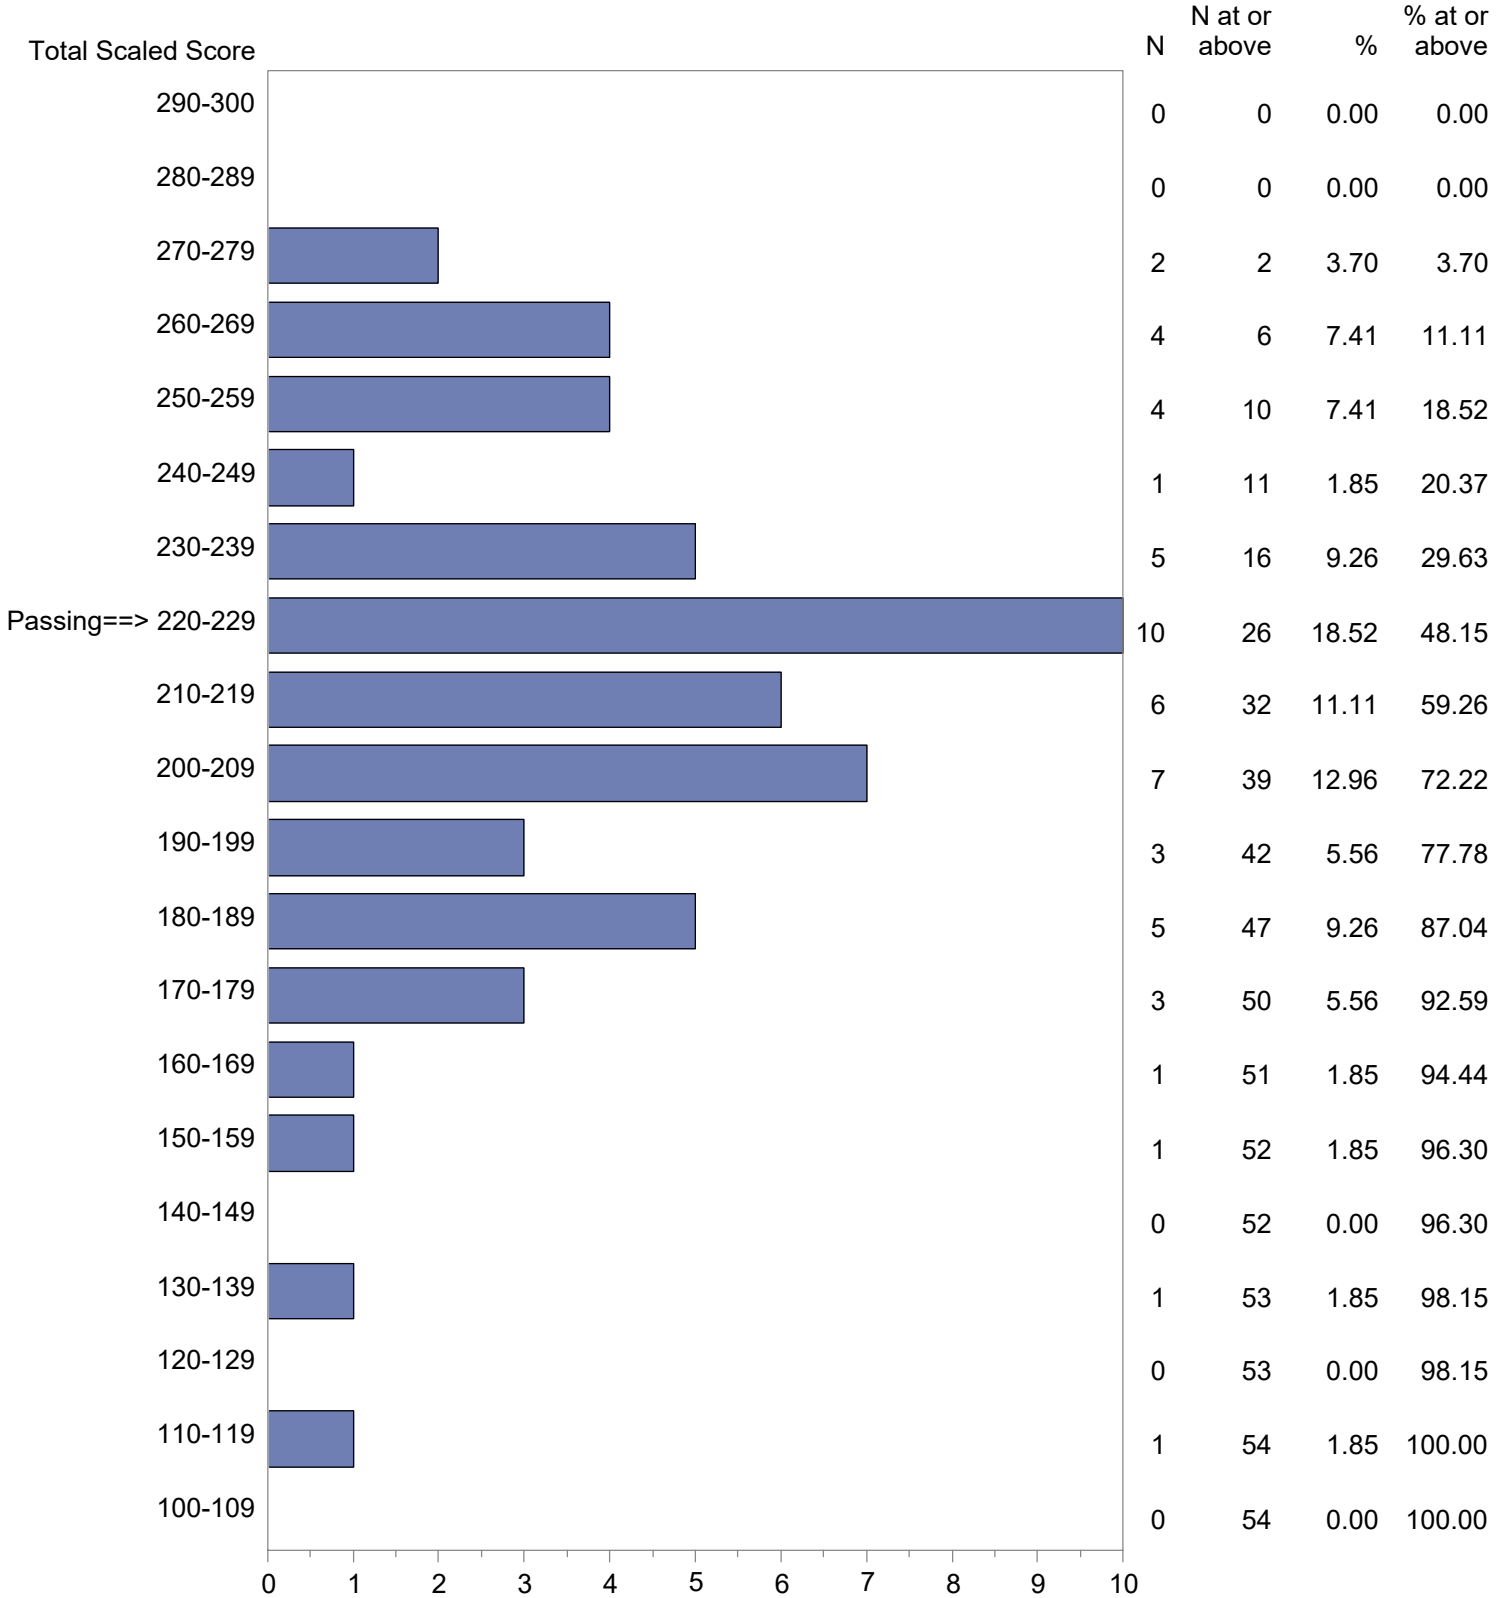

CONFIDENTIAL: NOT FOR DISTRIBUTION

Michigan Test For Teacher Certification (MTTC)
October 1, 2022 - September 30, 2023
Total Scaled Score Distribution by Test Field (All Forms)

Test Field=Business, Management, Marketing, & Tech. (098)