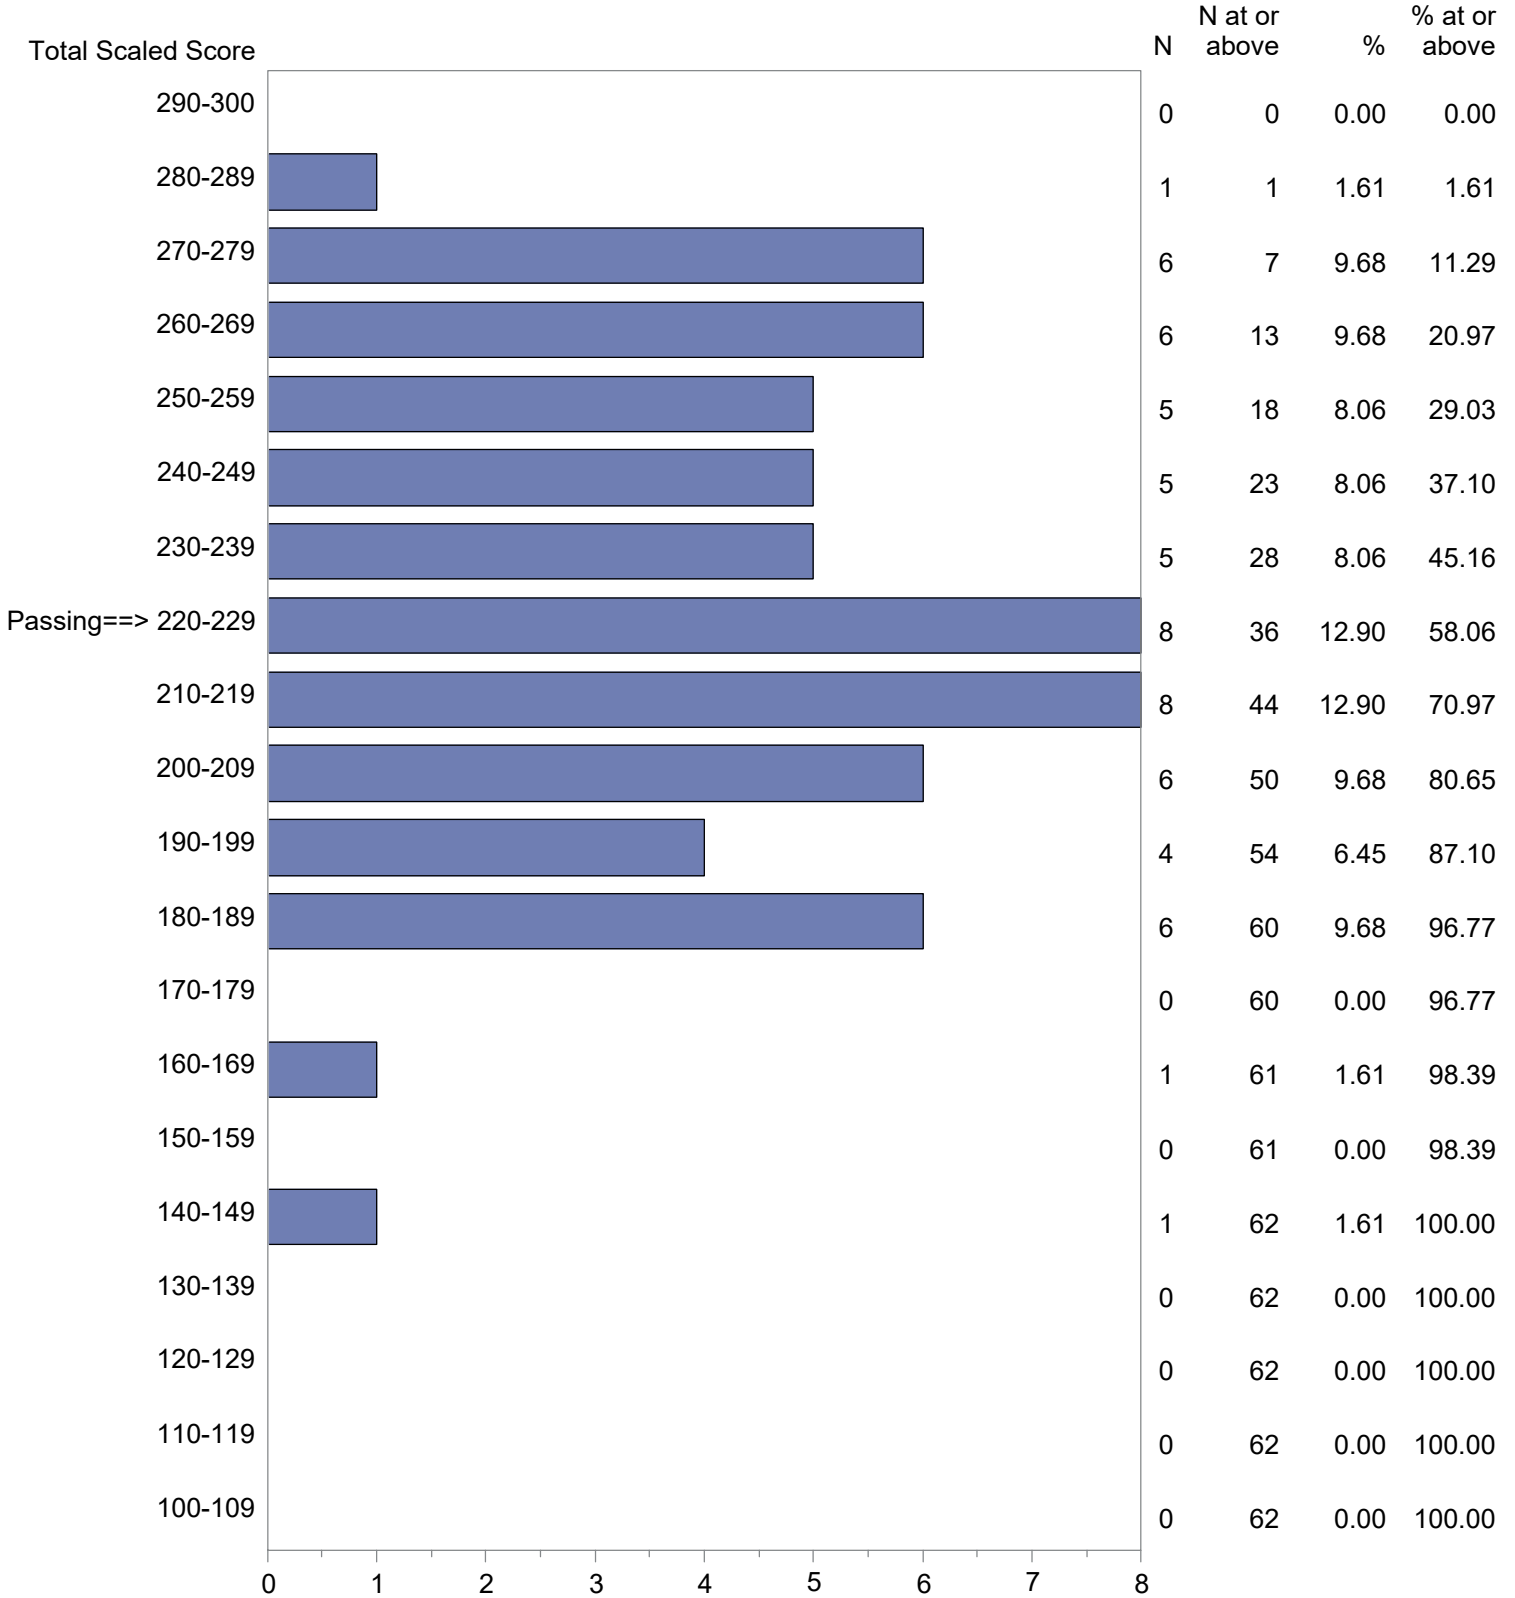

CONFIDENTIAL: NOT FOR DISTRIBUTION

Michigan Test For Teacher Certification (MTTC)
October 1, 2022 - September 30, 2023
Total Scaled Score Distribution by Test Field (All Forms)

Test Field=Chemistry (018)