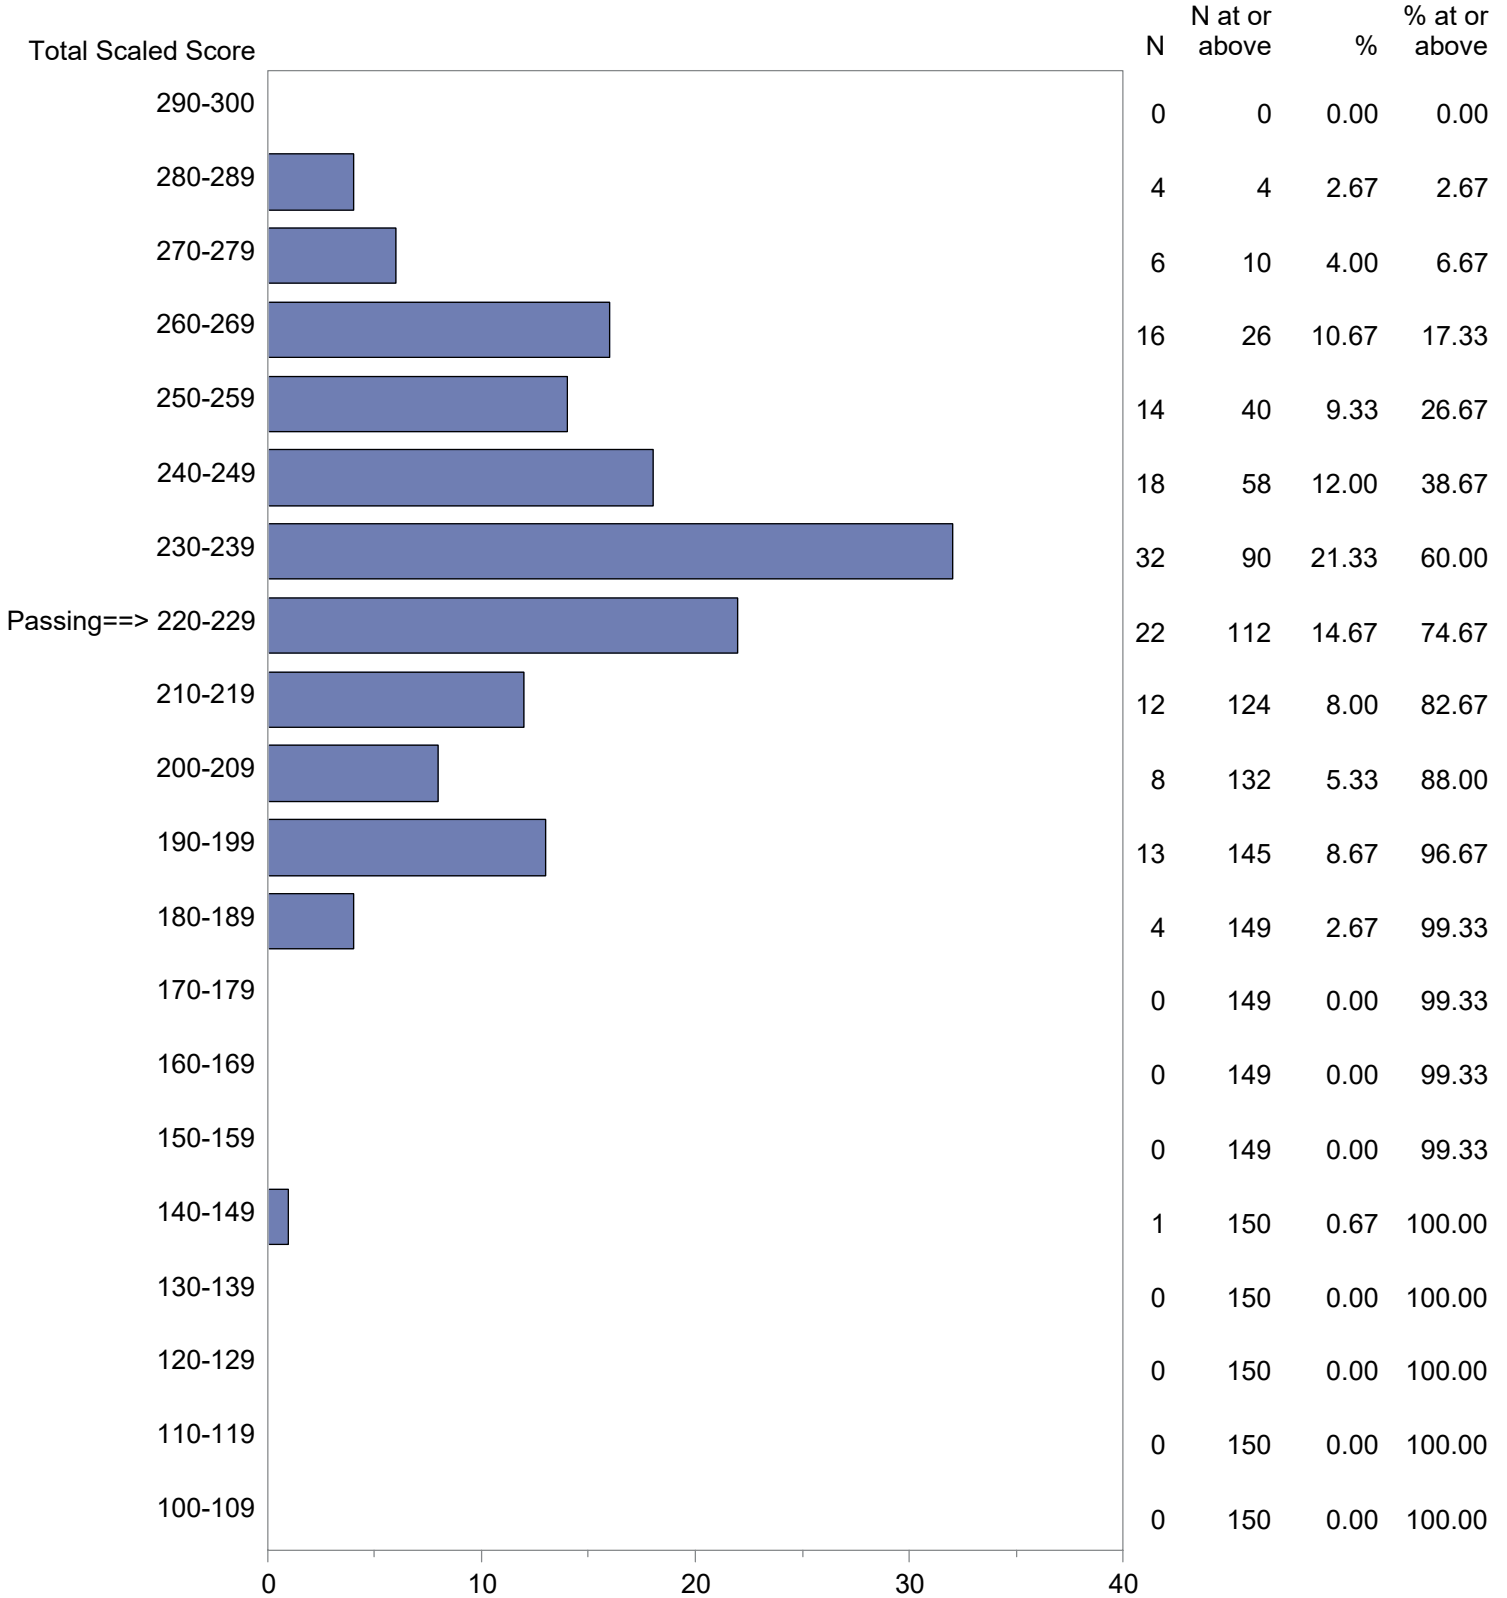

CONFIDENTIAL: NOT FOR DISTRIBUTION

Michigan Test For Teacher Certification (MTTC)
October 1, 2022 - September 30, 2023
Total Scaled Score Distribution by Test Field (All Forms)

Test Field=Emotional Impairment (116)