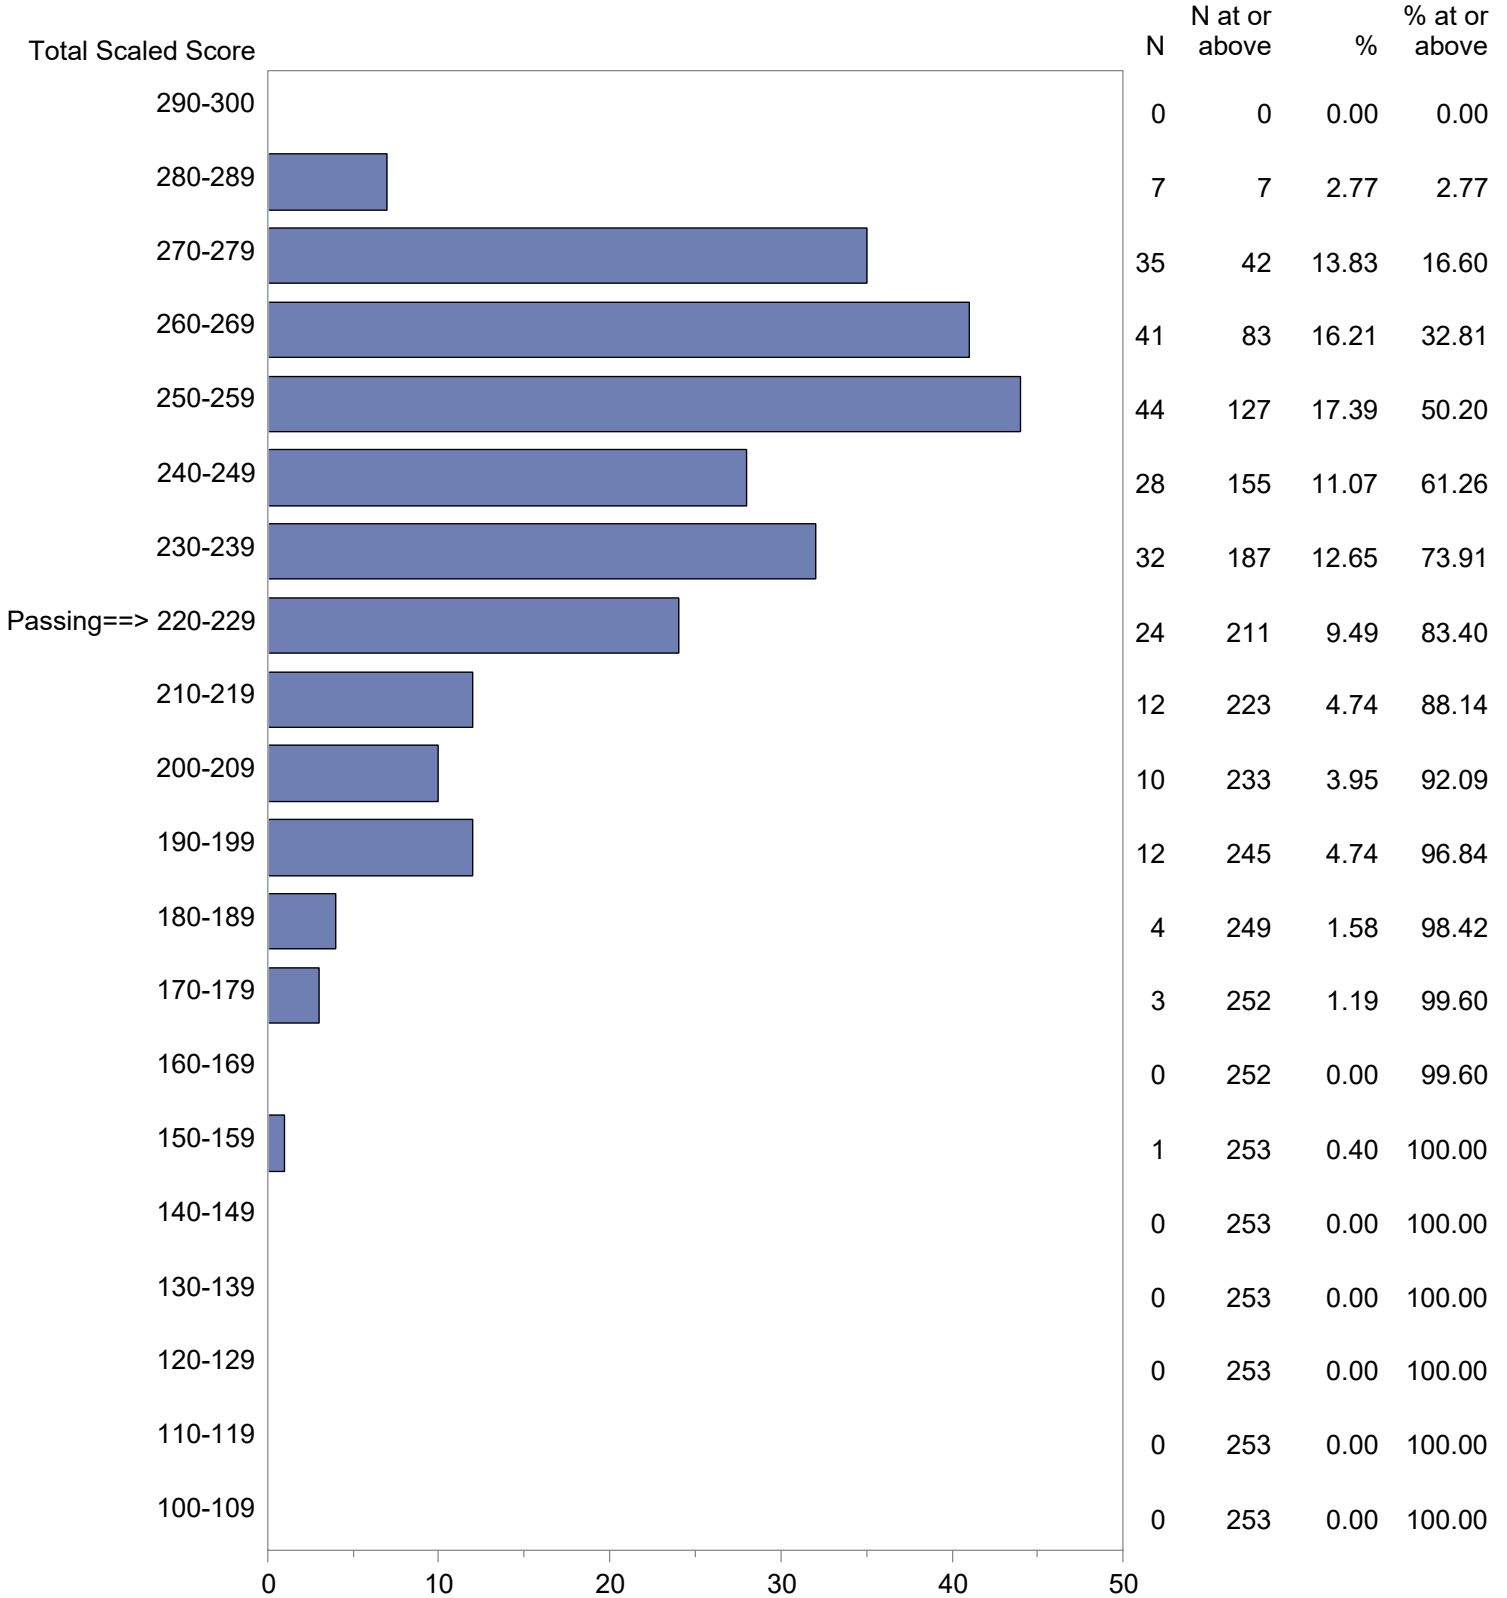

CONFIDENTIAL: NOT FOR DISTRIBUTION

Michigan Test For Teacher Certification (MTTC)
October 1, 2022 - September 30, 2023
Total Scaled Score Distribution by Test Field (All Forms)

Test Field=Cognitive Impairment (115)