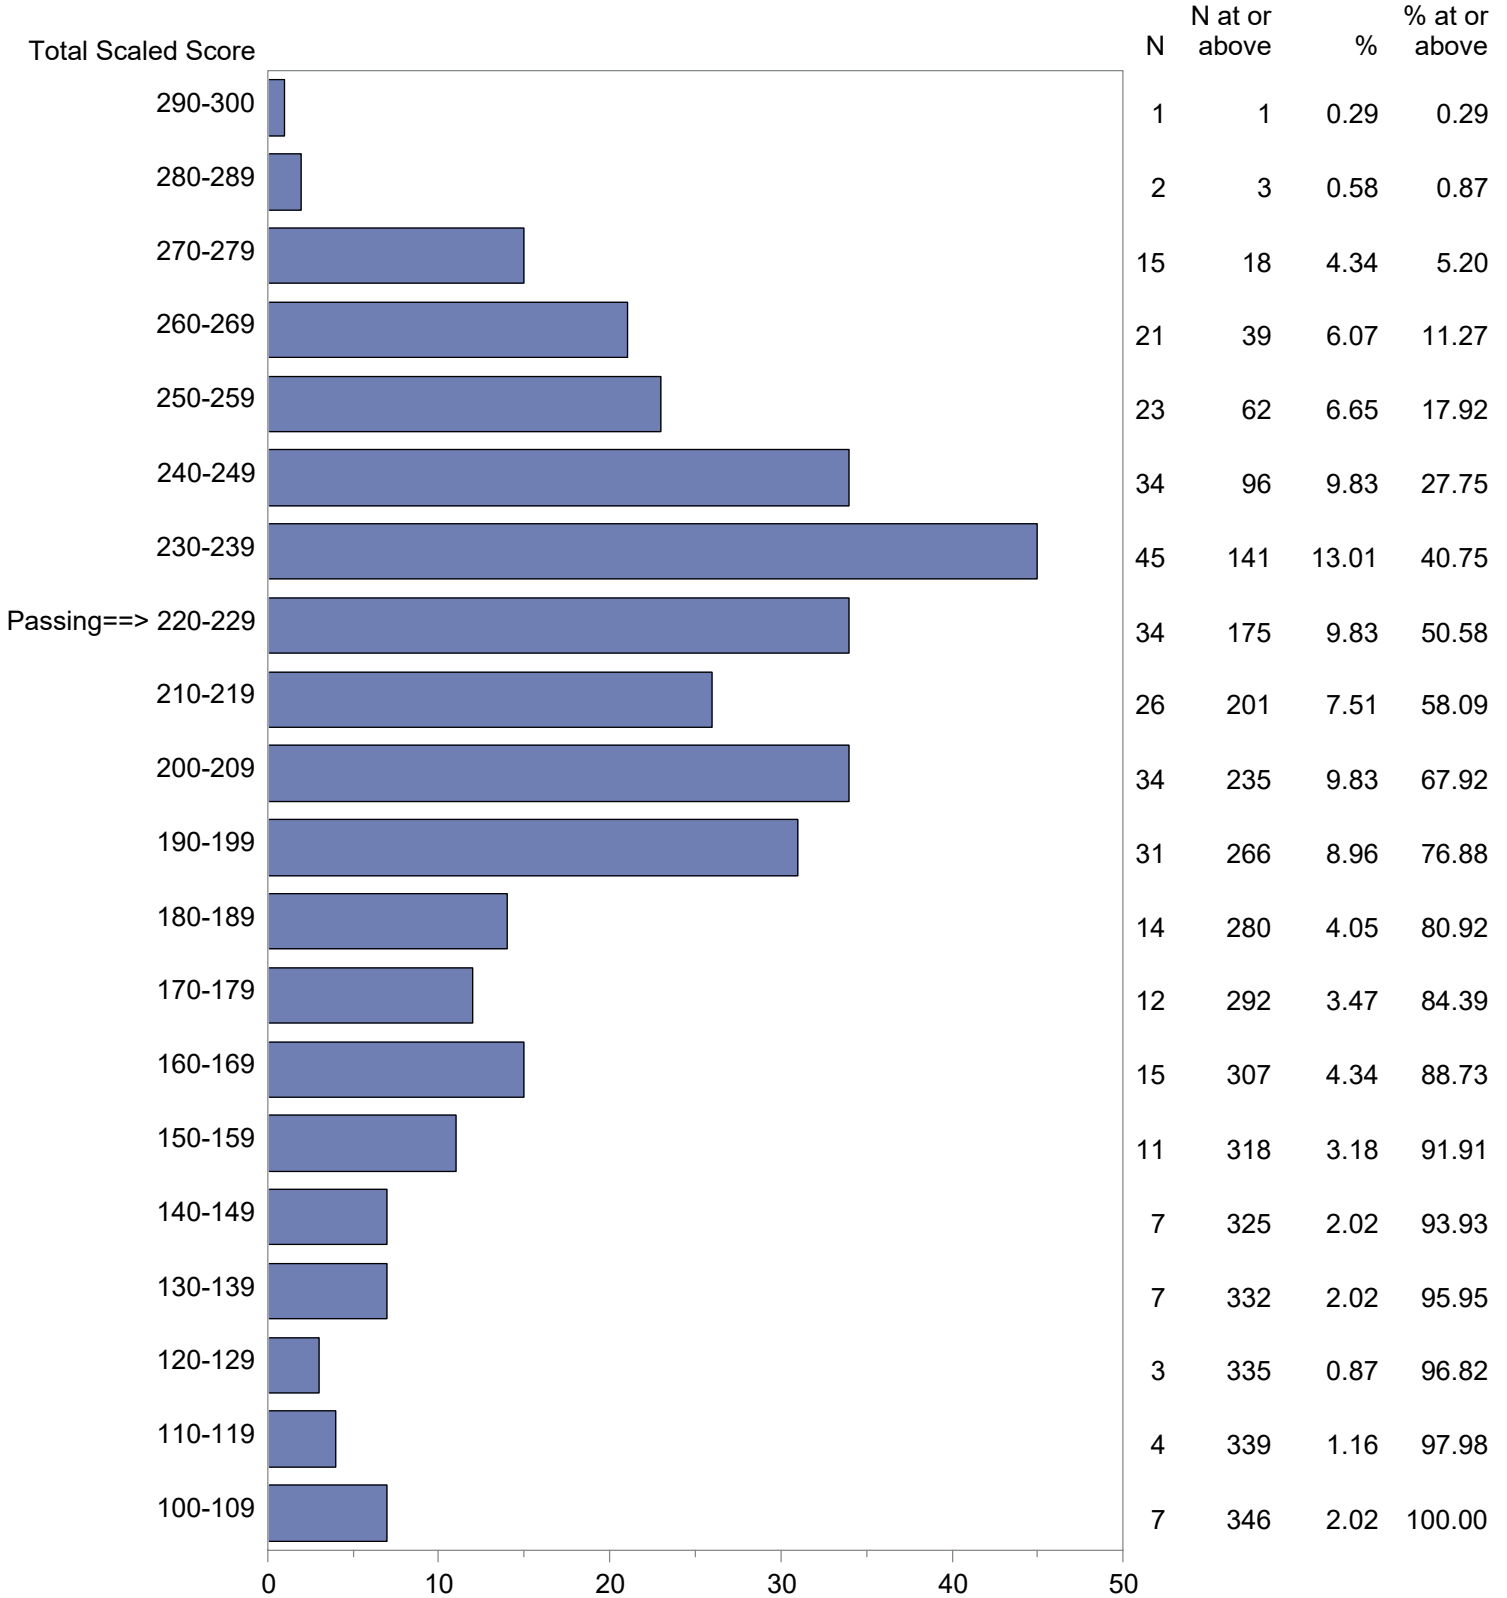

CONFIDENTIAL: NOT FOR DISTRIBUTION

Michigan Test For Teacher Certification (MTTC)
October 1, 2022 - September 30, 2023
Total Scaled Score Distribution by Test Field (All Forms)

Test Field=Early Childhood Education (General and Special Education) (106)