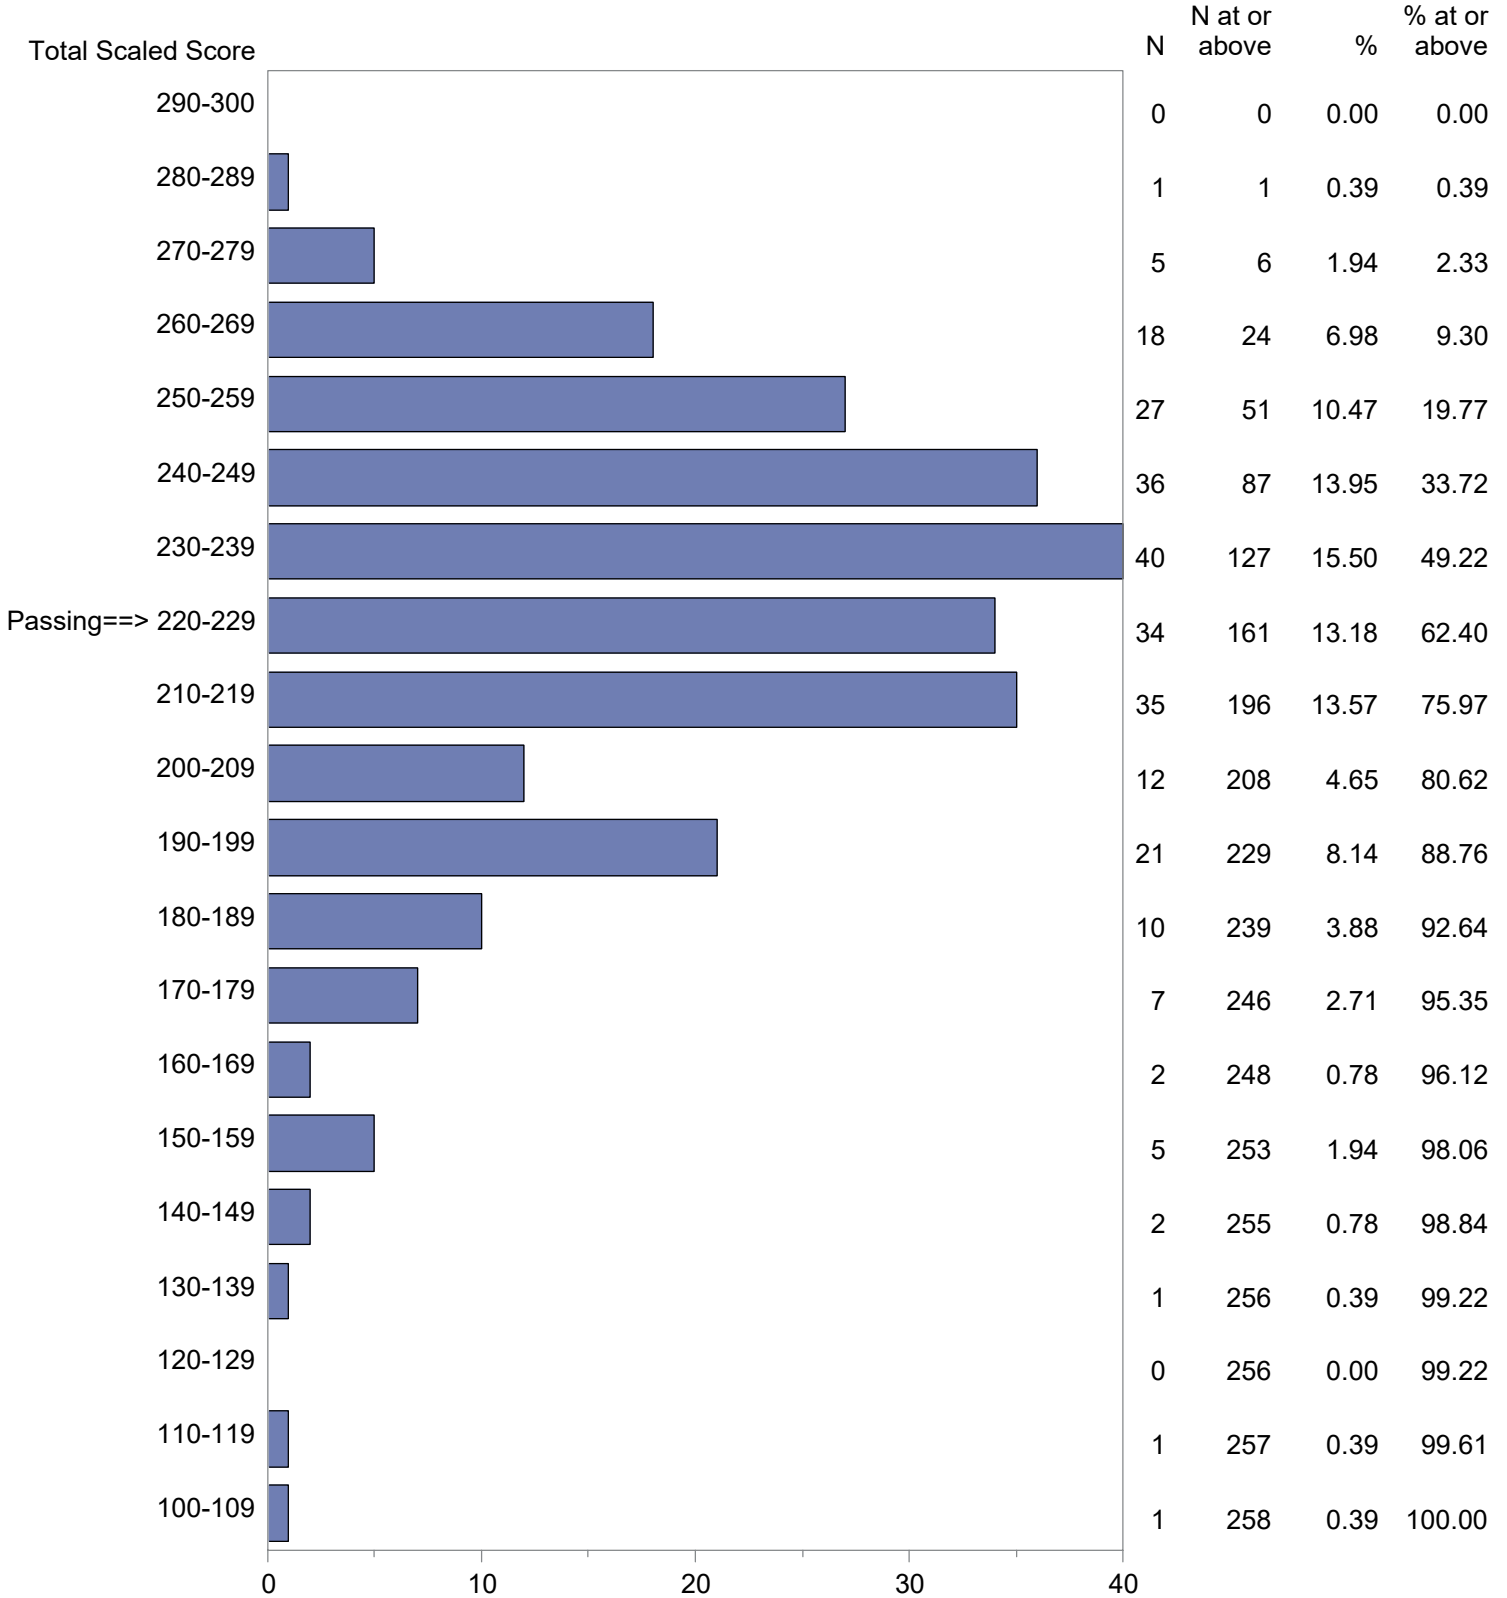

CONFIDENTIAL: NOT FOR DISTRIBUTION

Michigan Test For Teacher Certification (MTTC)
October 1, 2022 - September 30, 2023
Total Scaled Score Distribution by Test Field (All Forms)

Test Field=Language Arts (Elementary) (090)