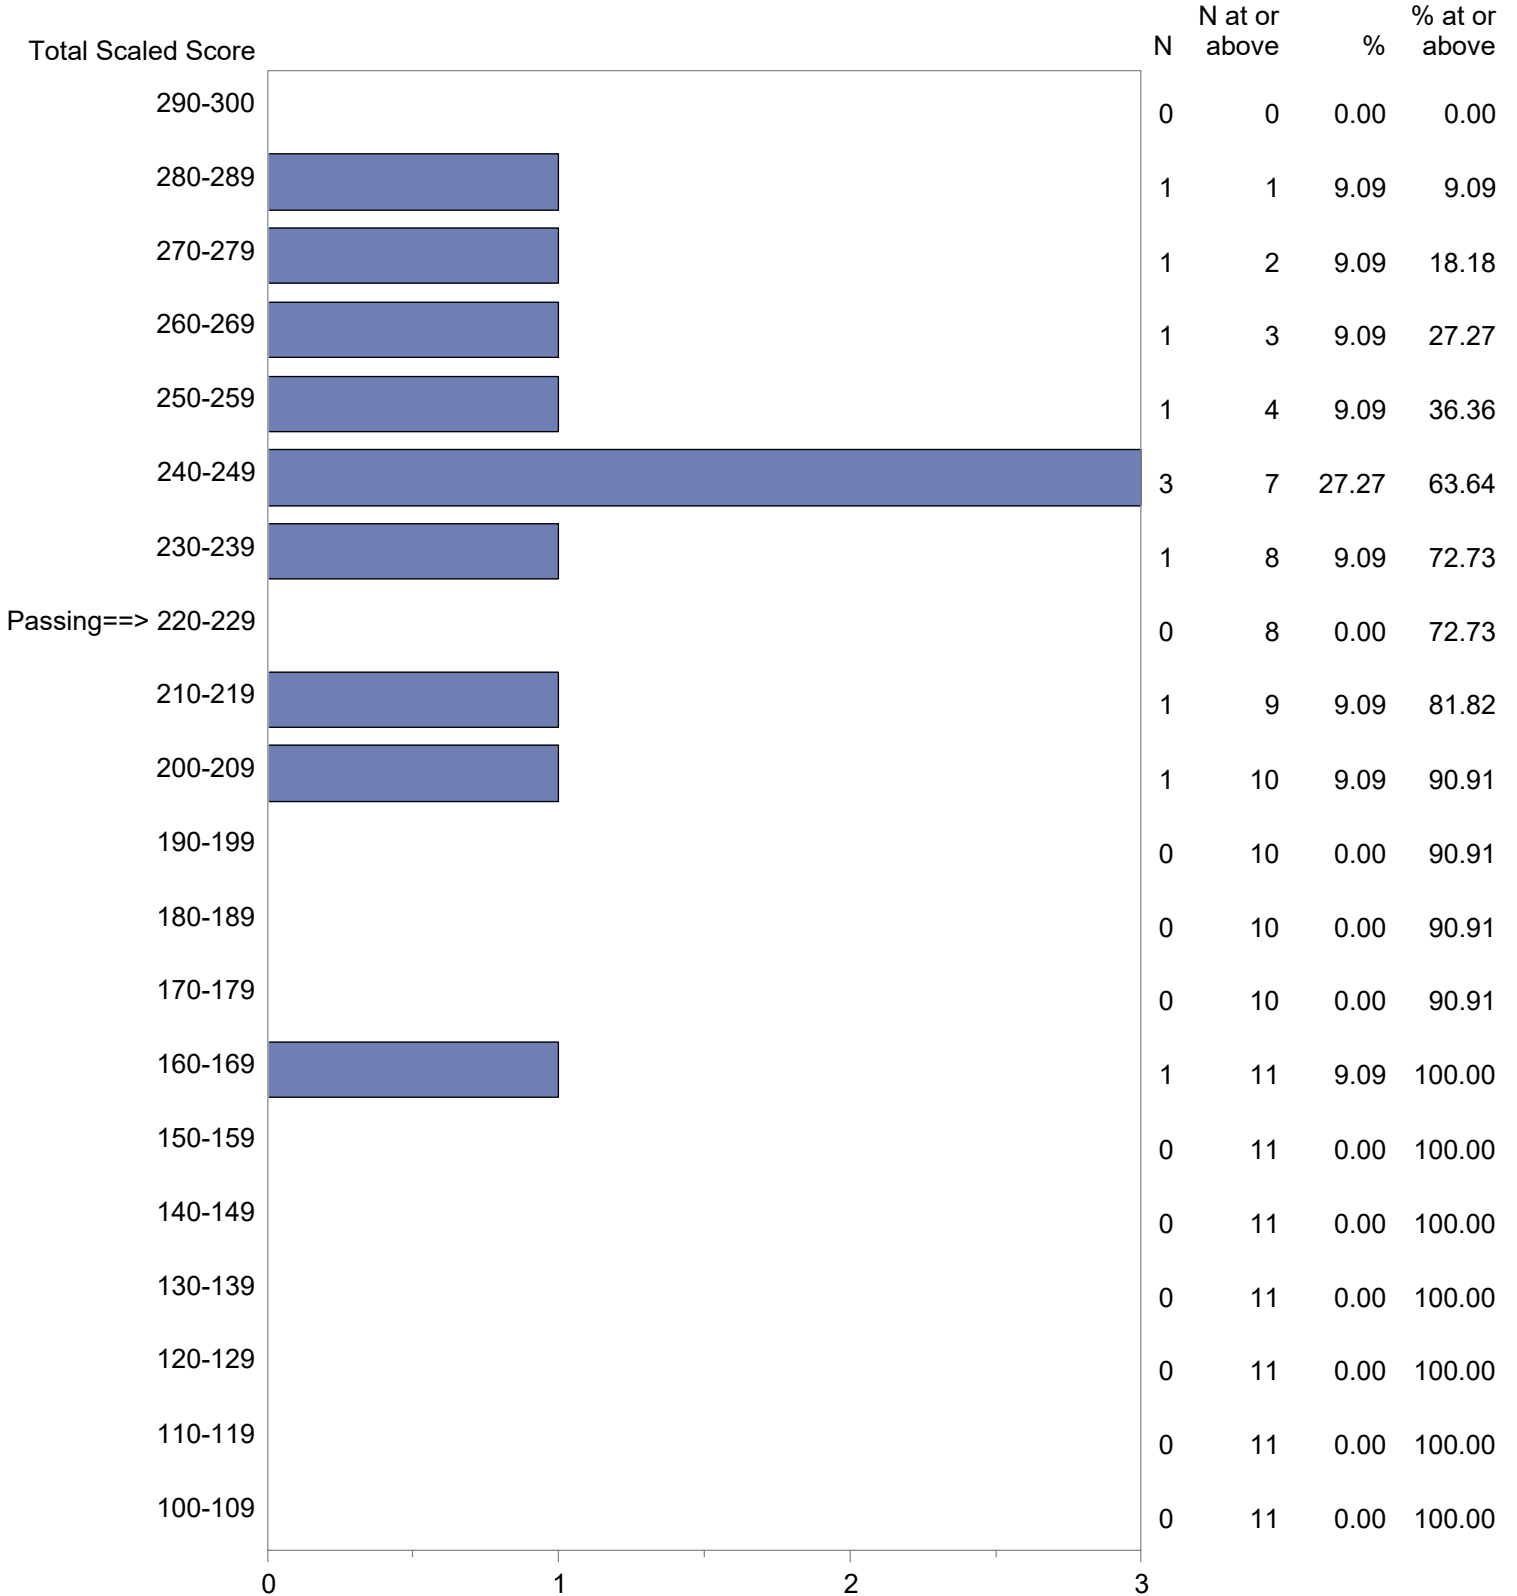

CONFIDENTIAL: NOT FOR DISTRIBUTION

Michigan Test For Teacher Certification (MTTC)
October 1, 2022 - September 30, 2023
Total Scaled Score Distribution by Test Field (All Forms)

Test Field=Middle Level (085)