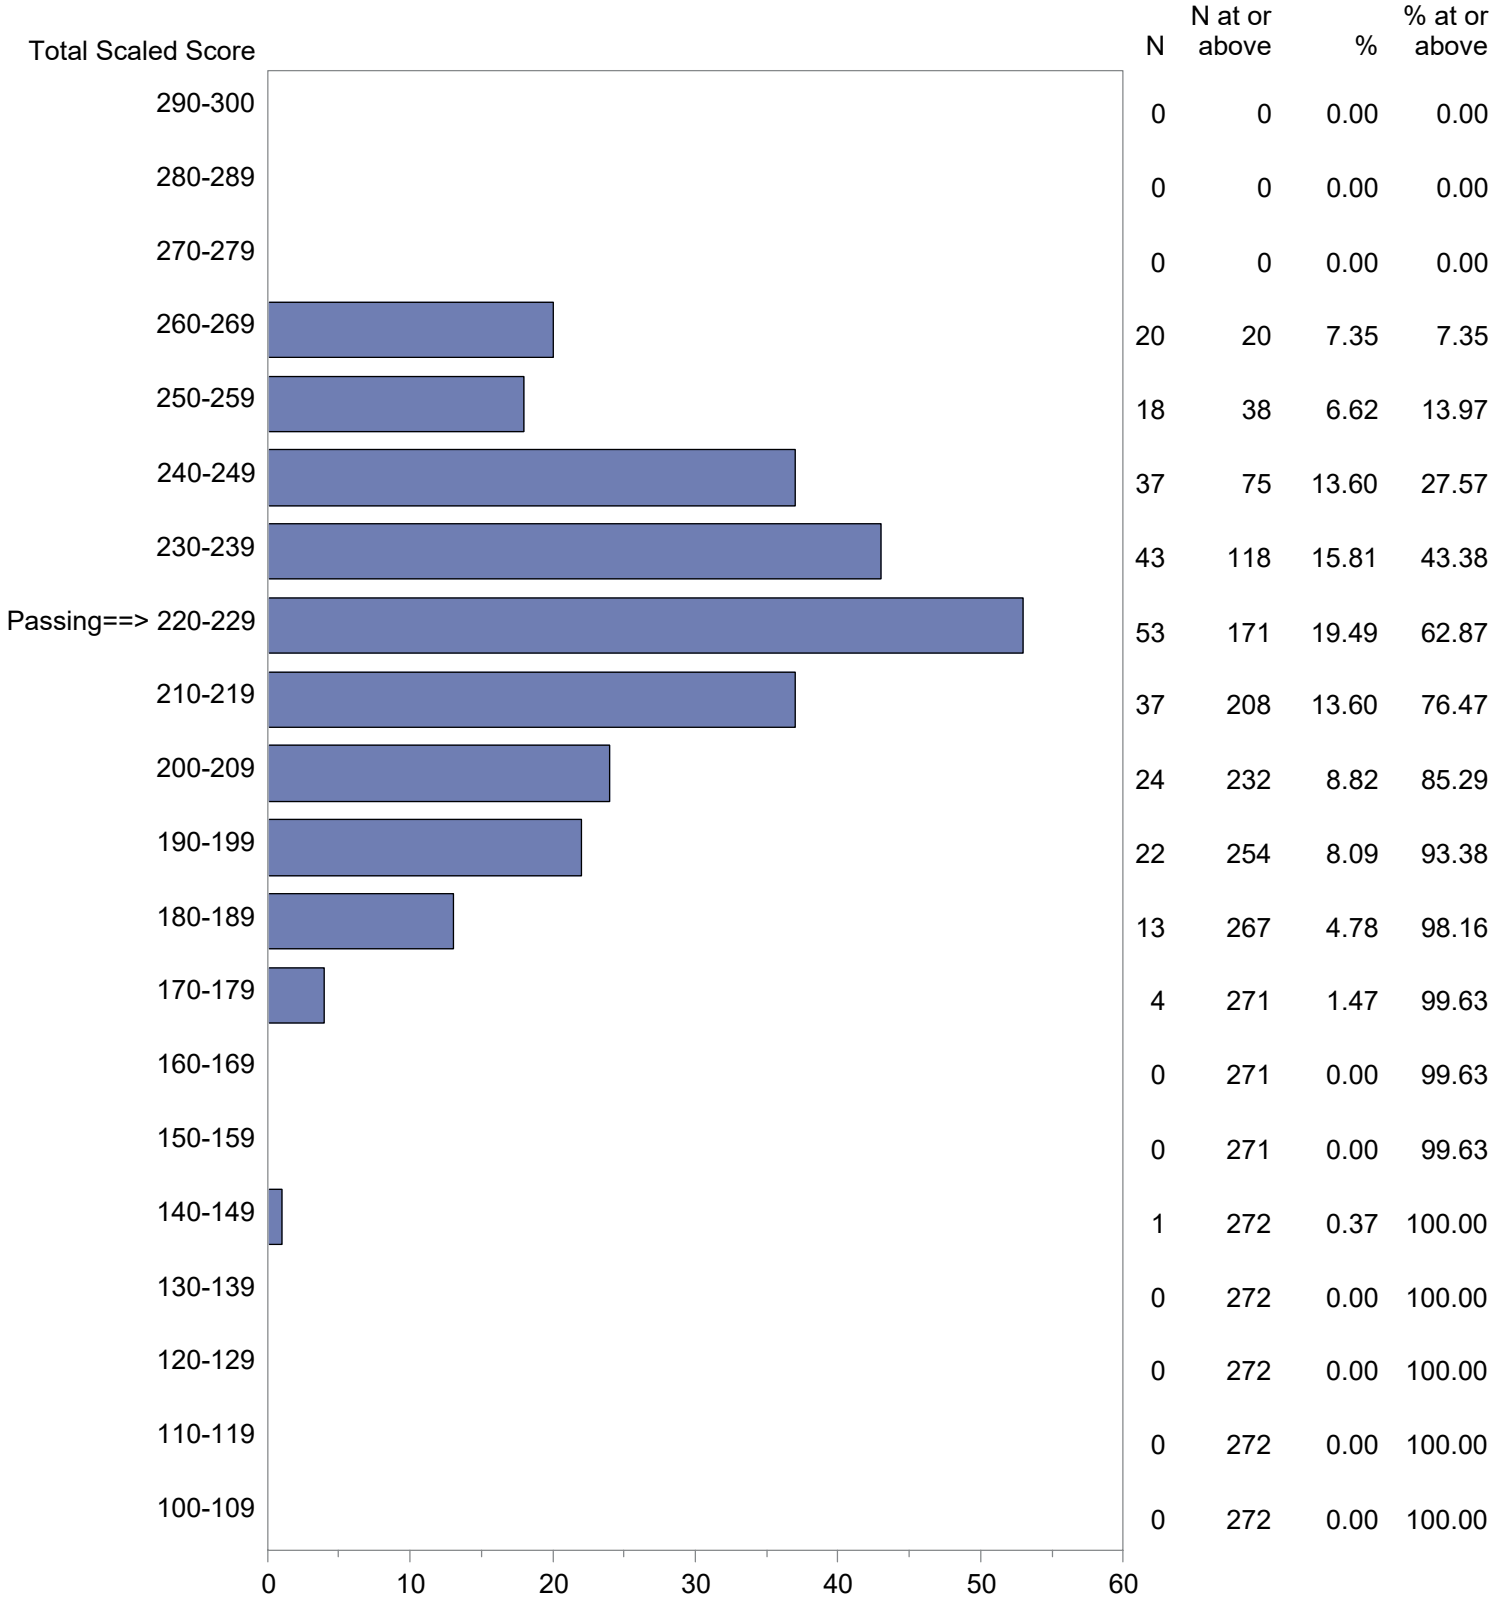

CONFIDENTIAL: NOT FOR DISTRIBUTION

Michigan Test For Teacher Certification (MTTC)
October 1, 2022 - September 30, 2023
Total Scaled Score Distribution by Test Field (All Forms)

Test Field=Upper Elem. Ed. Subtest 4 (124)