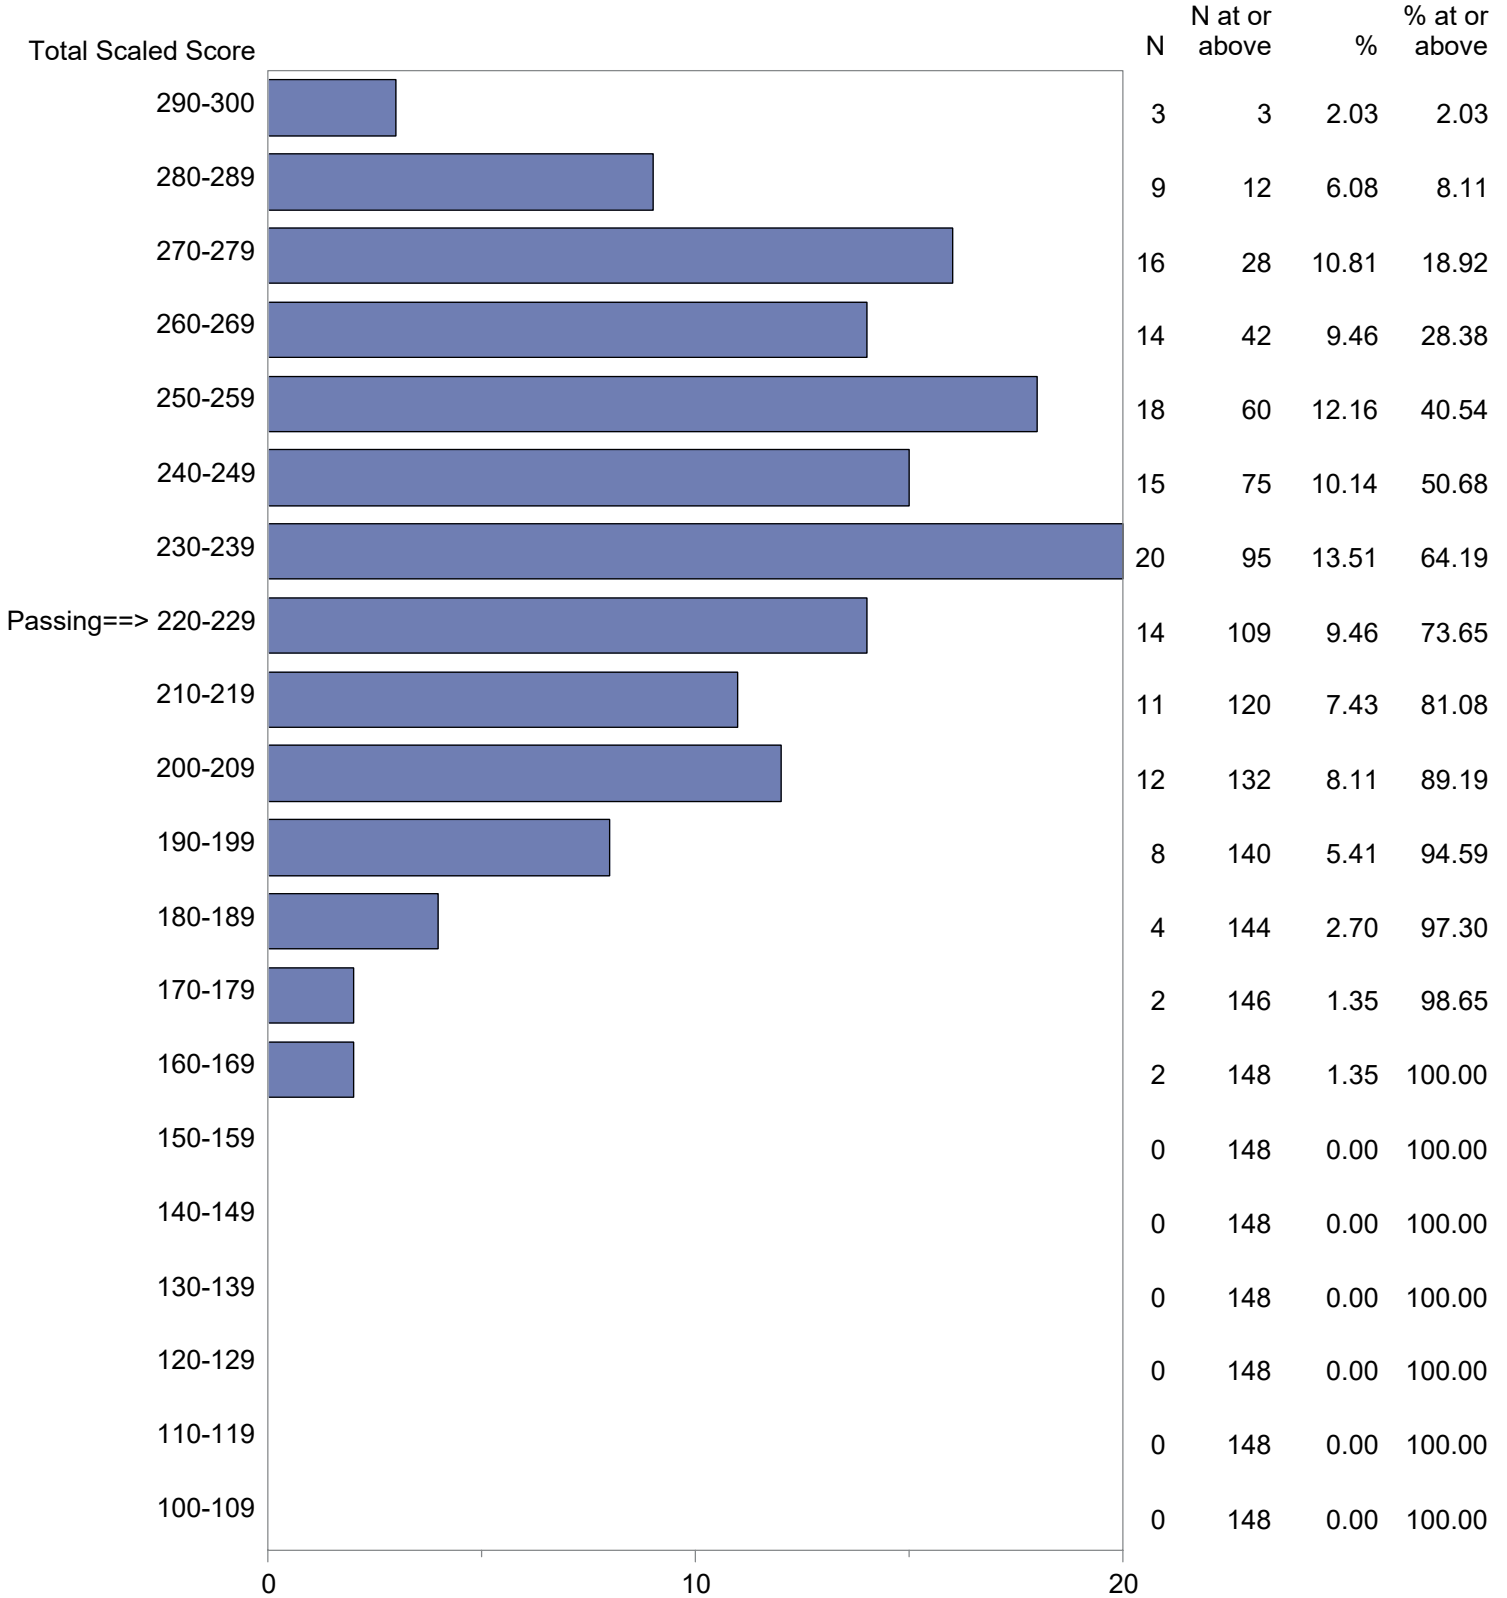

CONFIDENTIAL: NOT FOR DISTRIBUTION

Michigan Test For Teacher Certification (MTTC)
October 1, 2022 - September 30, 2023
Total Scaled Score Distribution by Test Field (All Forms)

Test Field=Spanish (028)