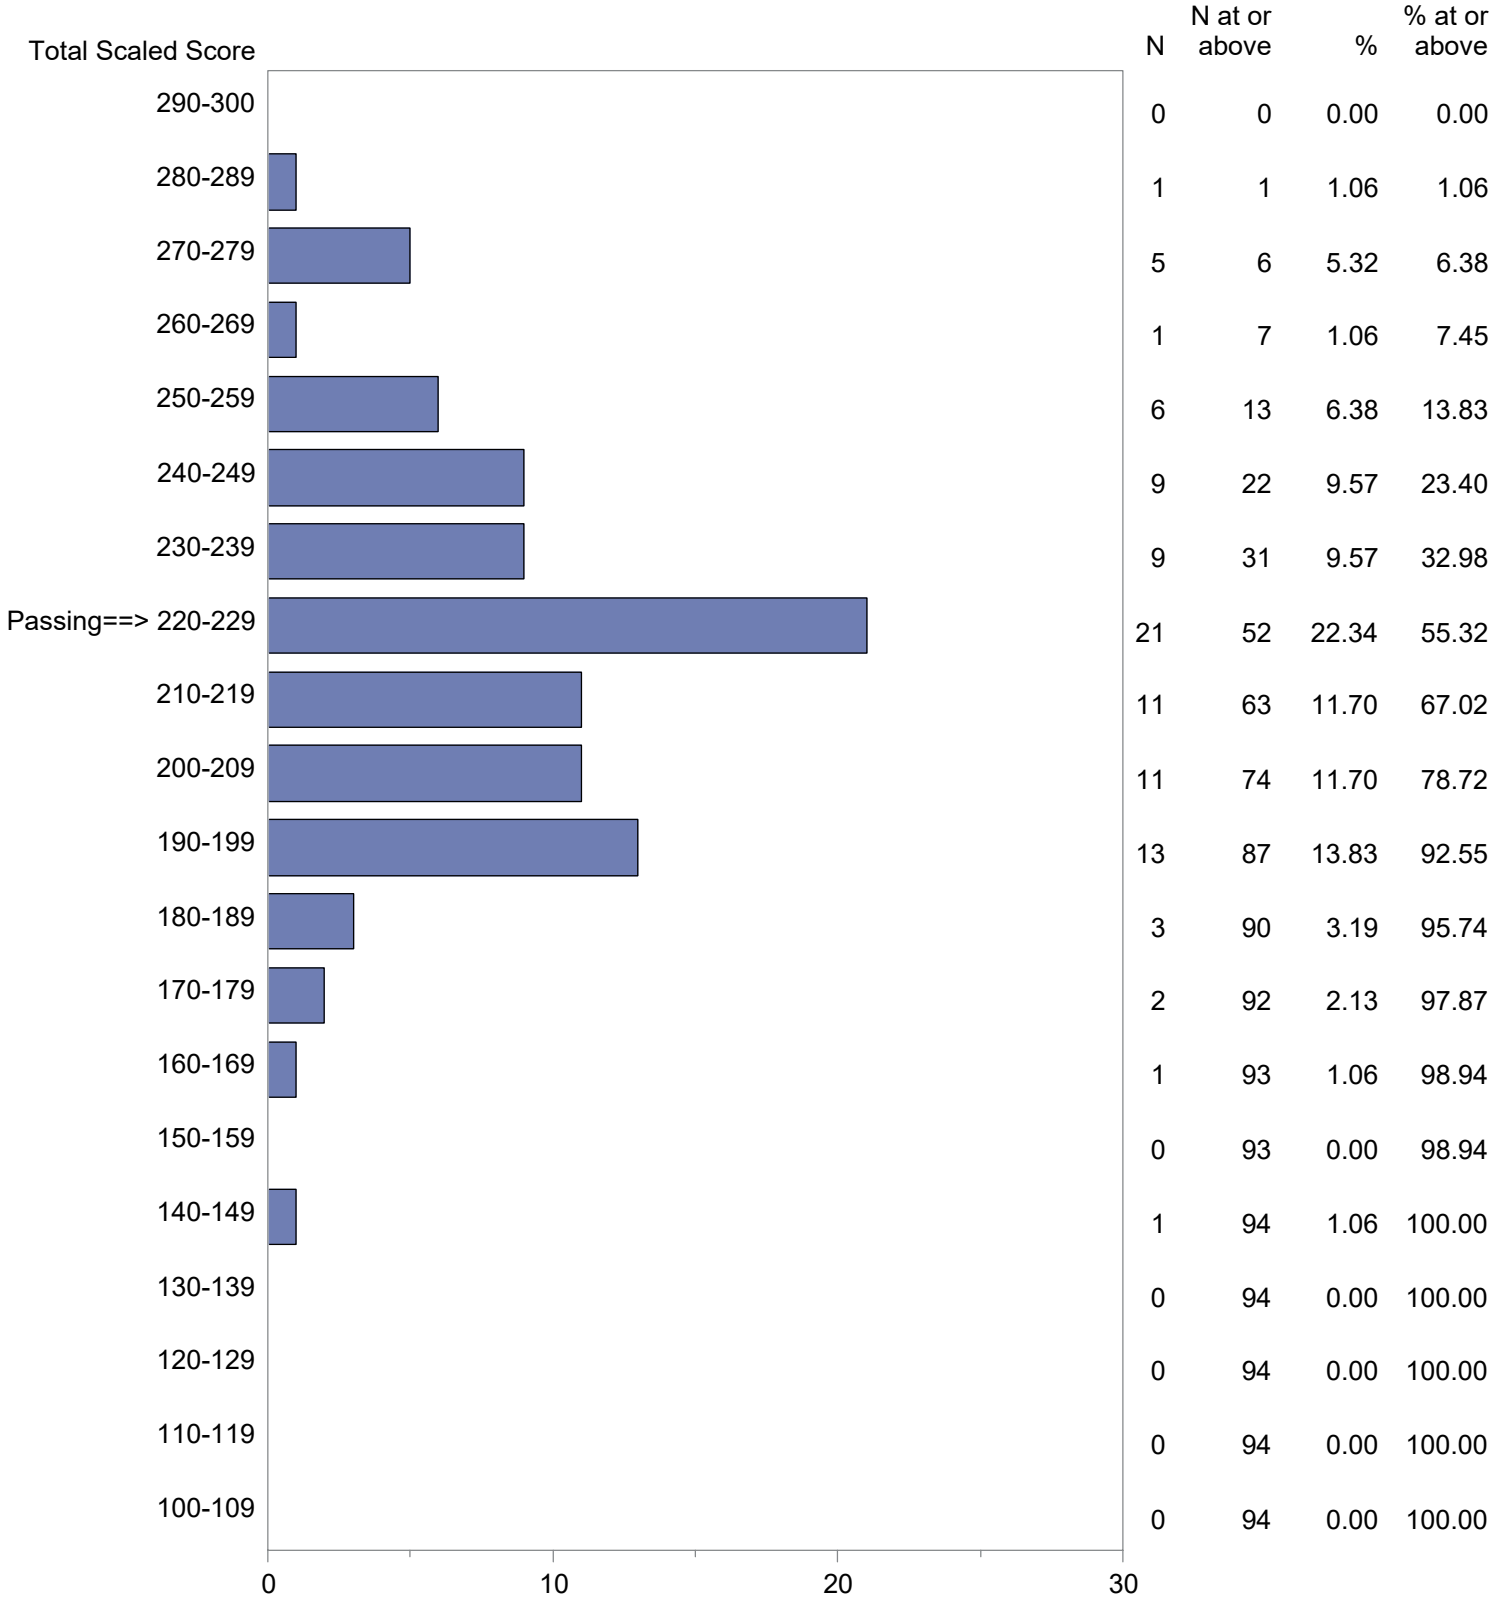

CONFIDENTIAL: NOT FOR DISTRIBUTION

Michigan Test For Teacher Certification (MTTC)
October 1, 2022 - September 30, 2023
Total Scaled Score Distribution by Test Field (All Forms)

Test Field=Social Studies (Elementary) (105)