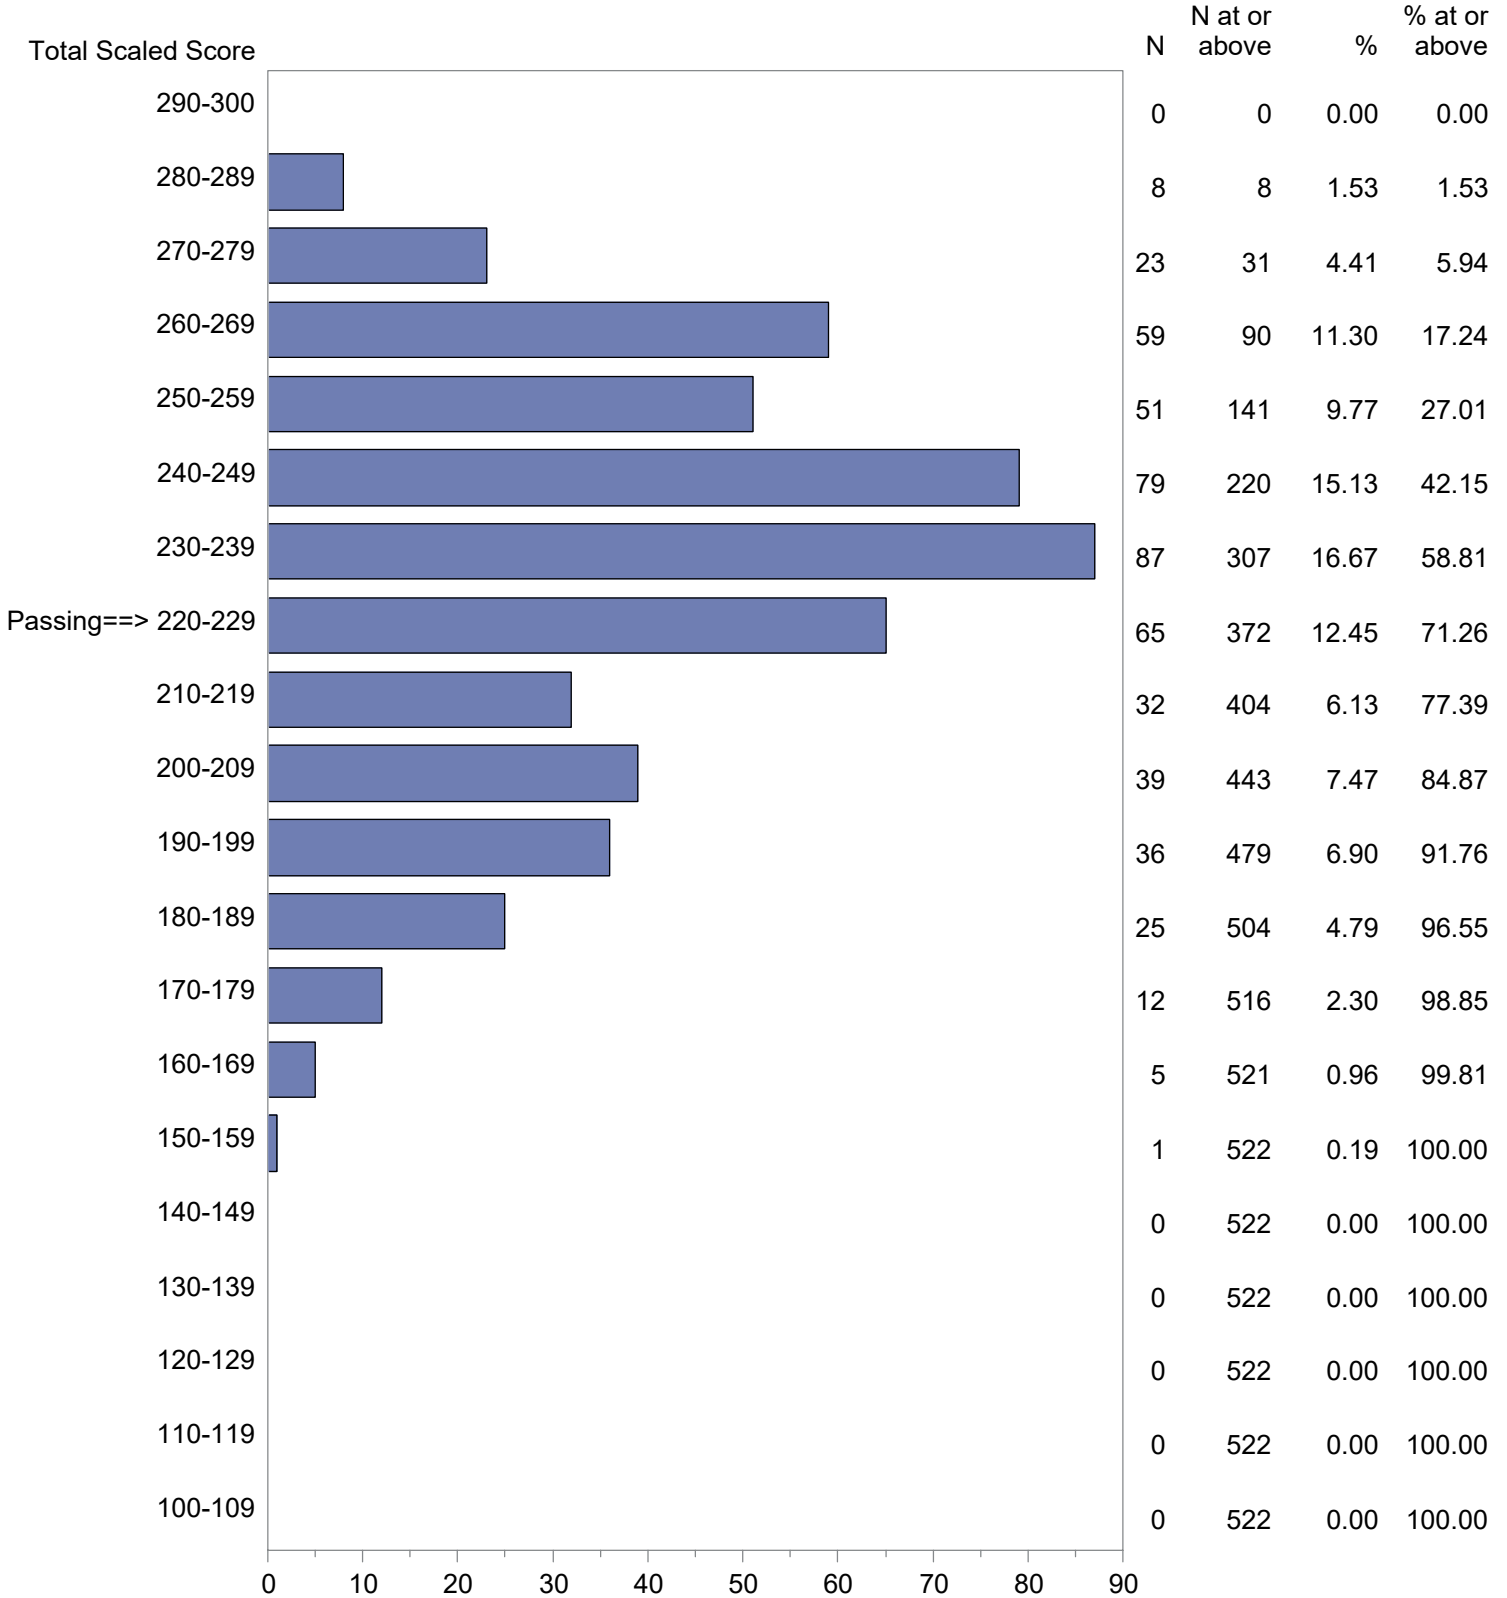

CONFIDENTIAL: NOT FOR DISTRIBUTION

Michigan Test For Teacher Certification (MTTC)
October 1, 2022 - September 30, 2023
Total Scaled Score Distribution by Test Field (All Forms)

Test Field=Lower Elem. Ed. Subtest 3 (119)