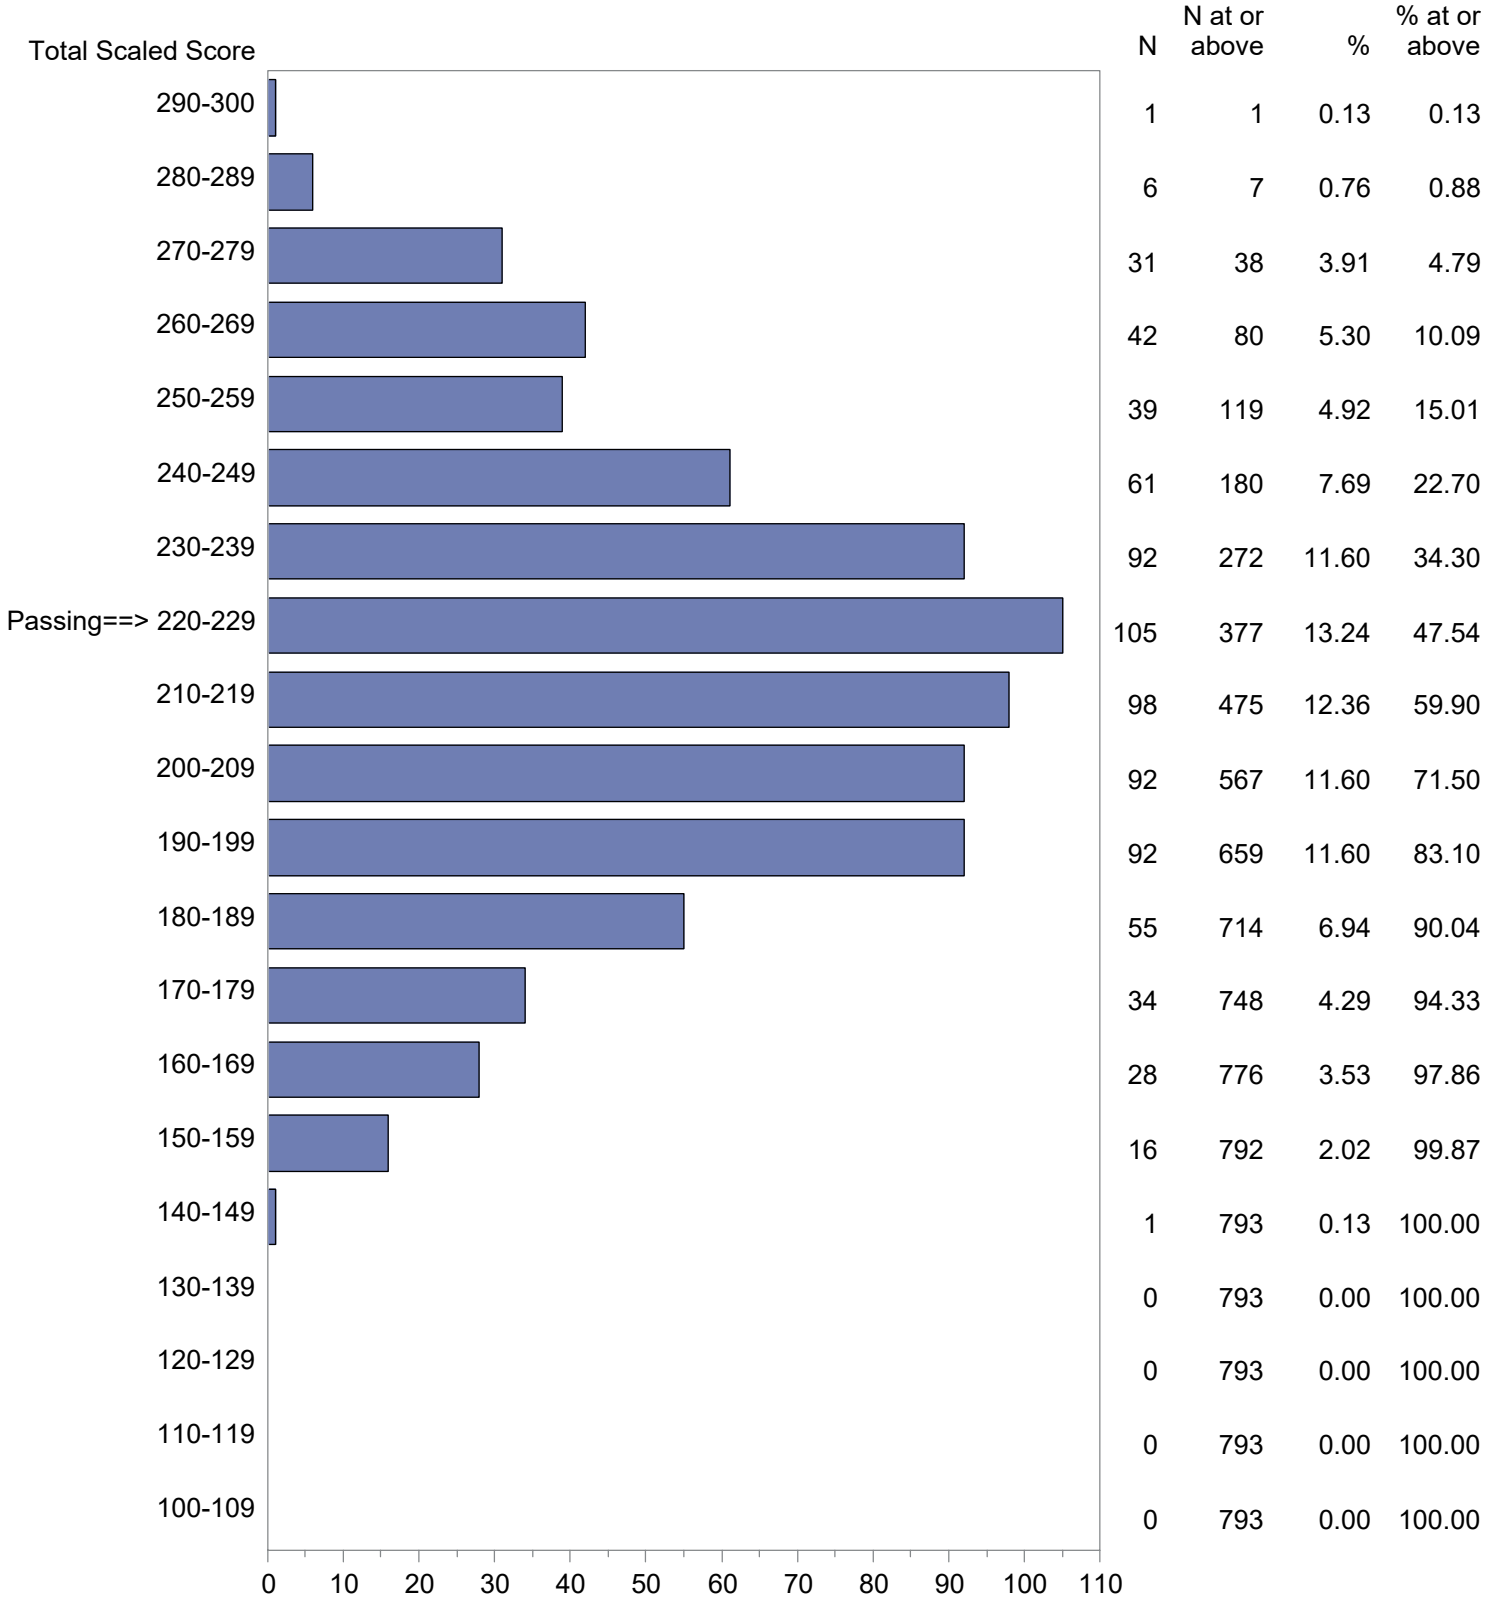

CONFIDENTIAL: NOT FOR DISTRIBUTION

Michigan Test For Teacher Certification (MTTC)
October 1, 2022 - September 30, 2023
Total Scaled Score Distribution by Test Field (All Forms)

Test Field=Social Studies (Secondary) (084)