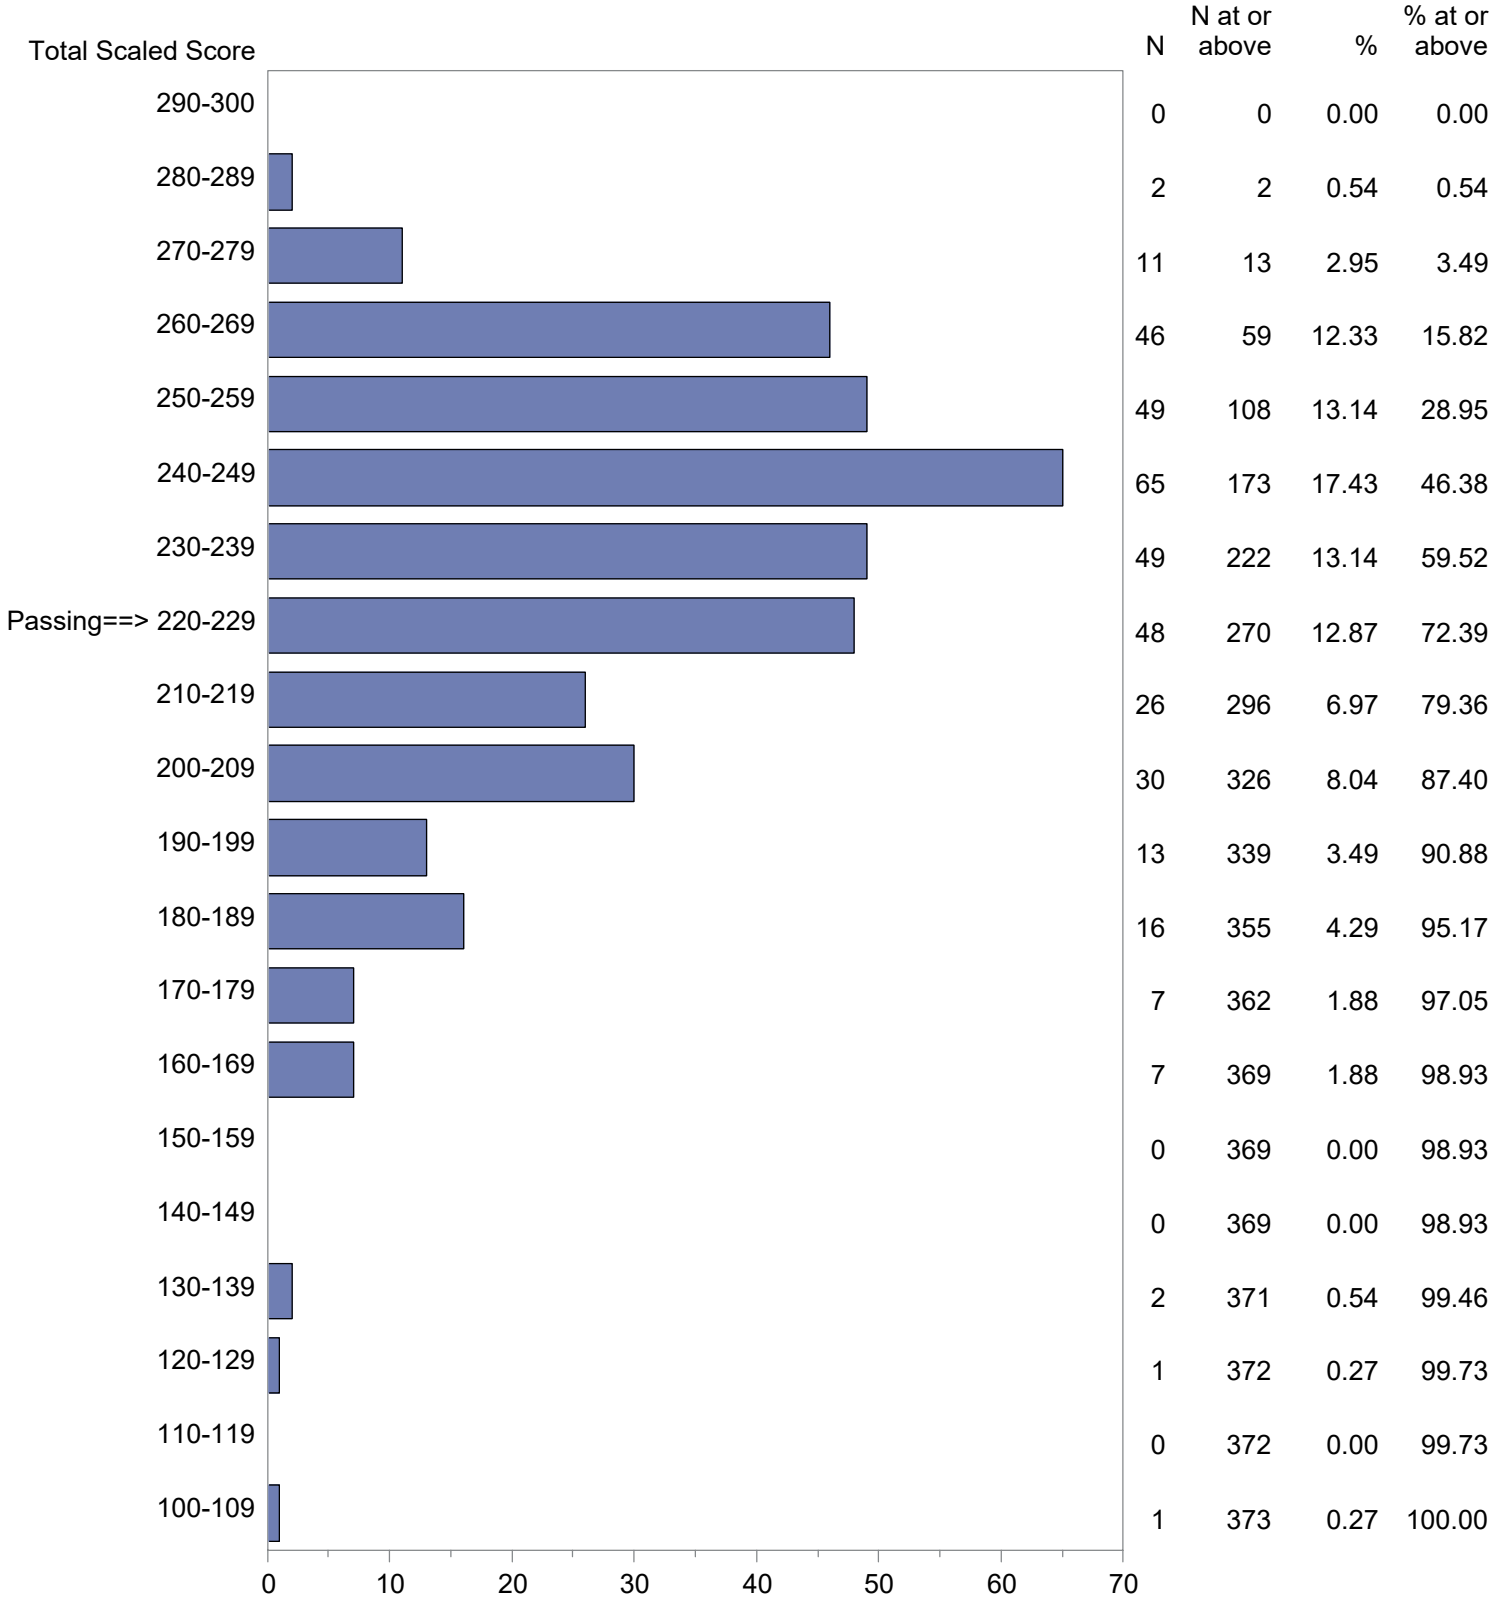

CONFIDENTIAL: NOT FOR DISTRIBUTION

Michigan Test For Teacher Certification (MTTC)
October 1, 2022 - September 30, 2023
Total Scaled Score Distribution by Test Field (All Forms)

Test Field=English as a Second Language (126)