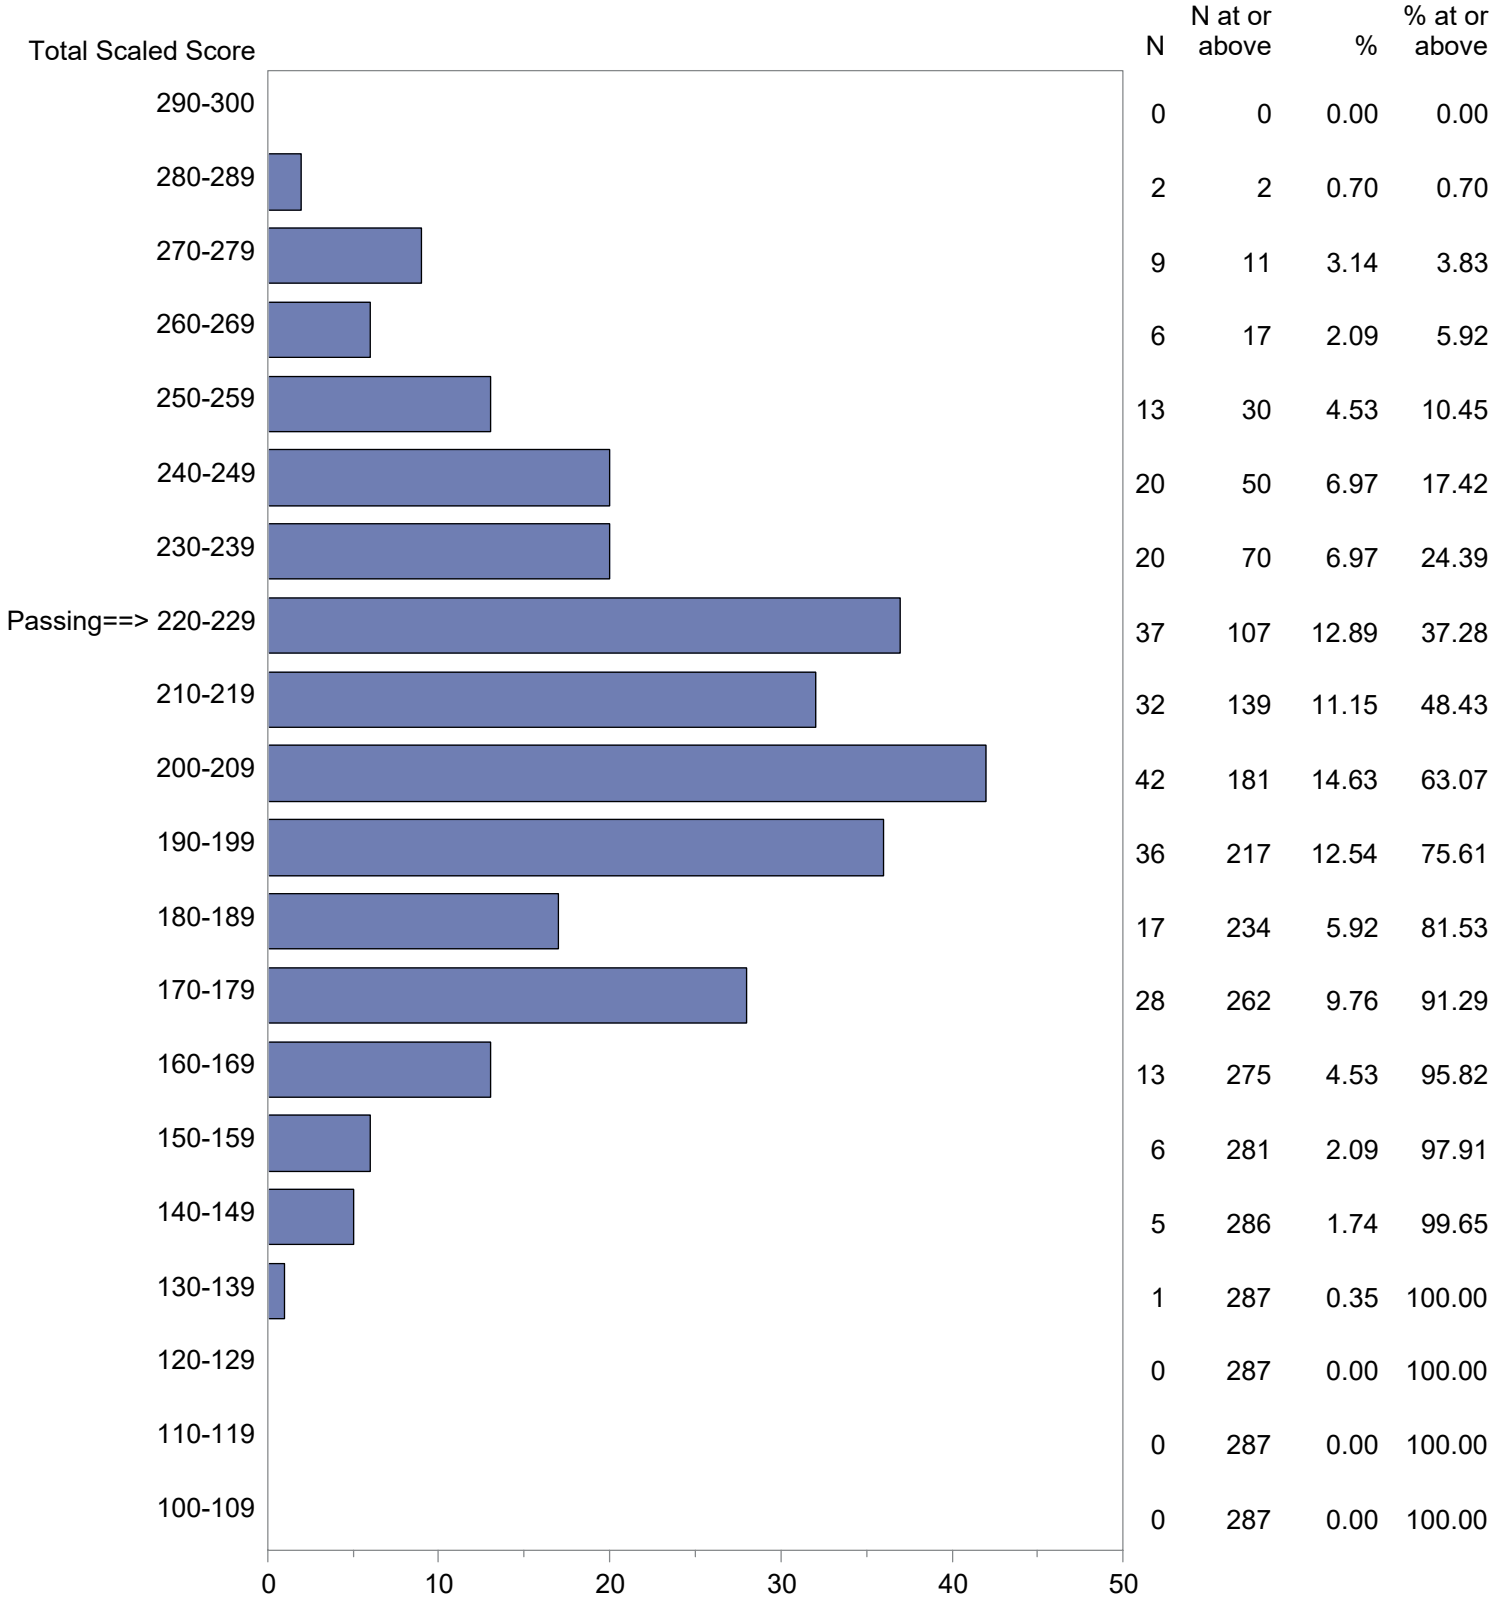

CONFIDENTIAL: NOT FOR DISTRIBUTION

Michigan Test For Teacher Certification (MTTC)
October 1, 2022 - September 30, 2023
Total Scaled Score Distribution by Test Field (All Forms)

Test Field=History (009)