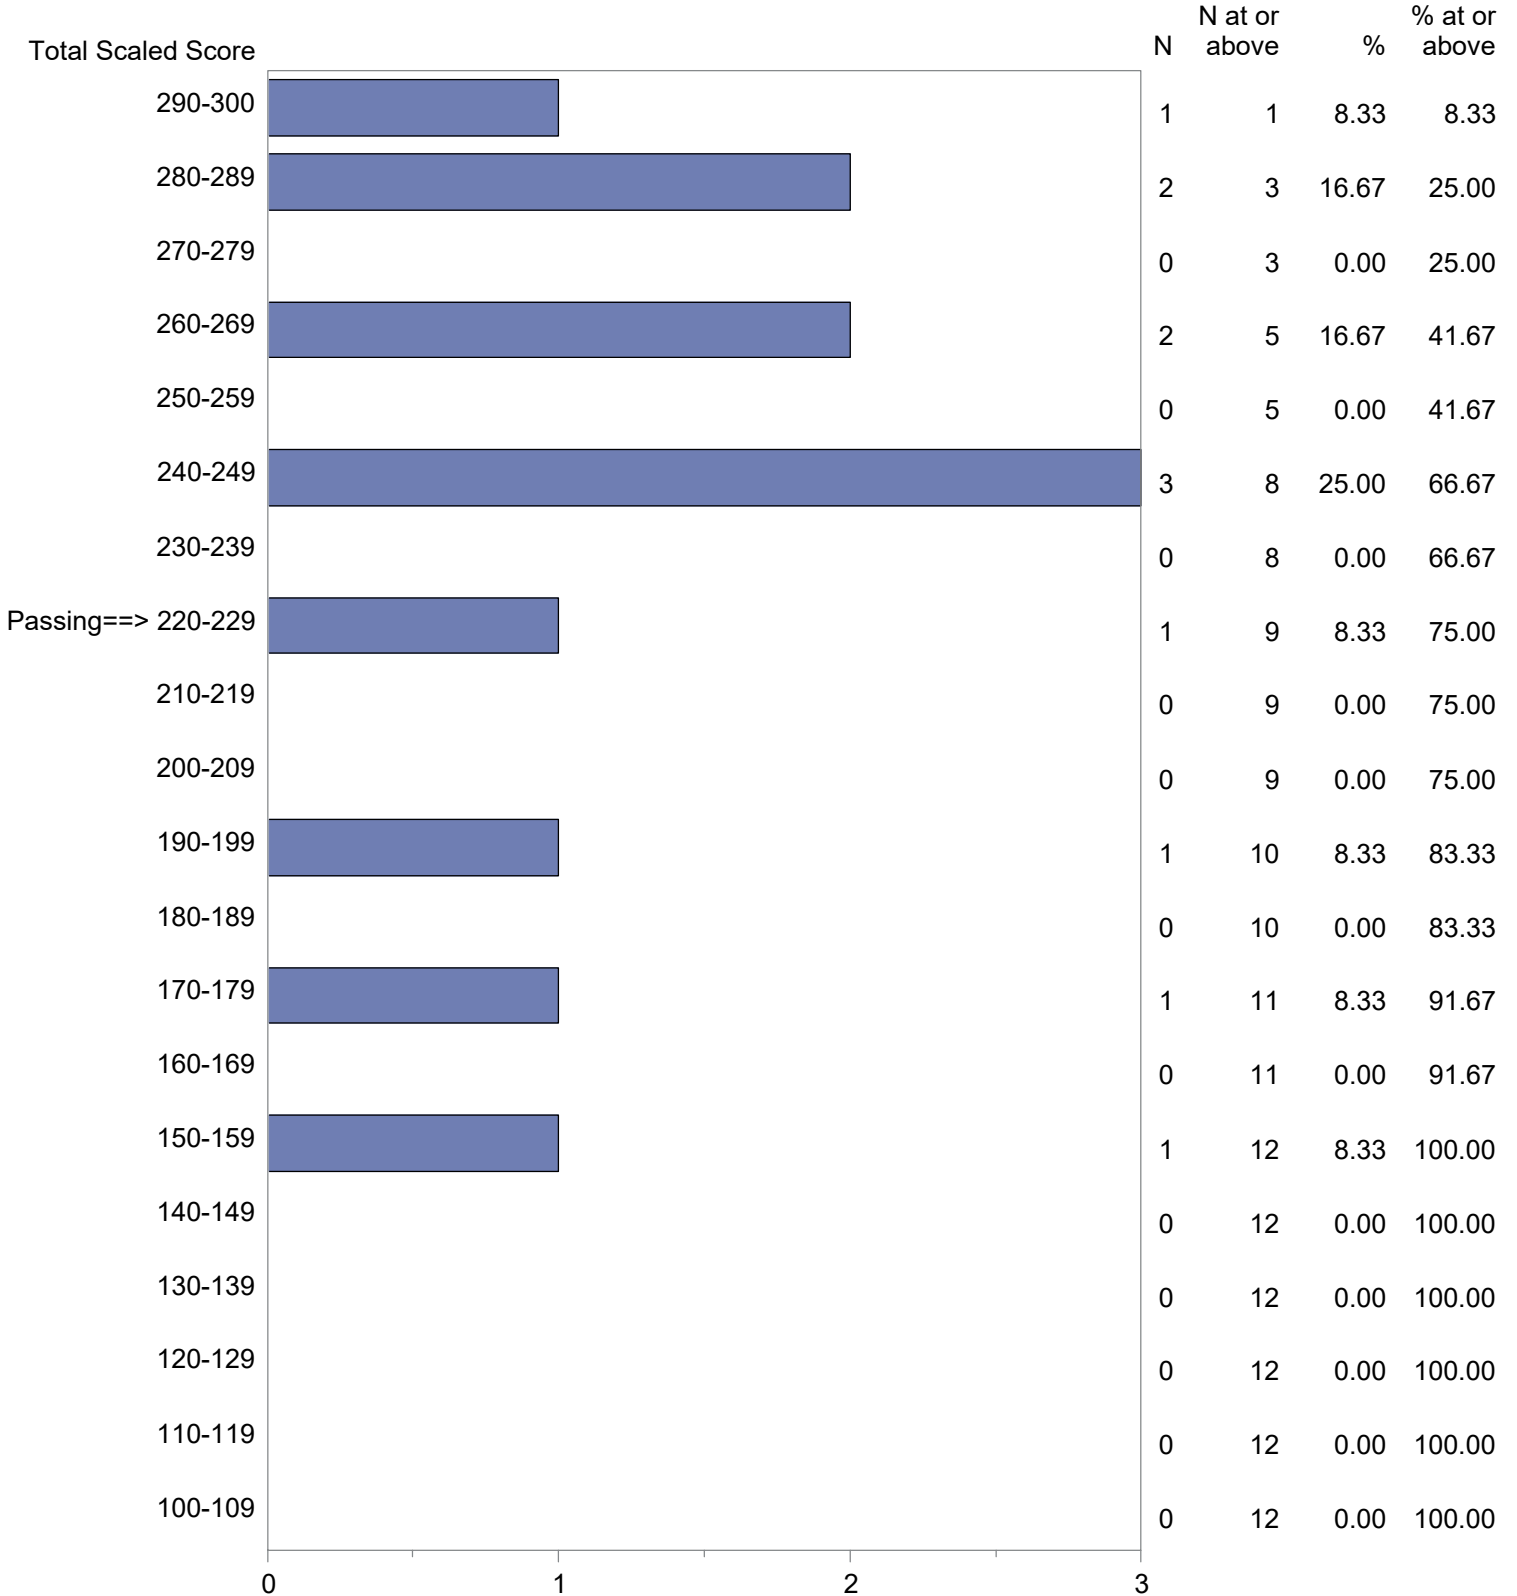

CONFIDENTIAL: NOT FOR DISTRIBUTION

Michigan Test For Teacher Certification (MTTC)
October 1, 2022 - September 30, 2023
Total Scaled Score Distribution by Test Field (All Forms)

Test Field=German (024)