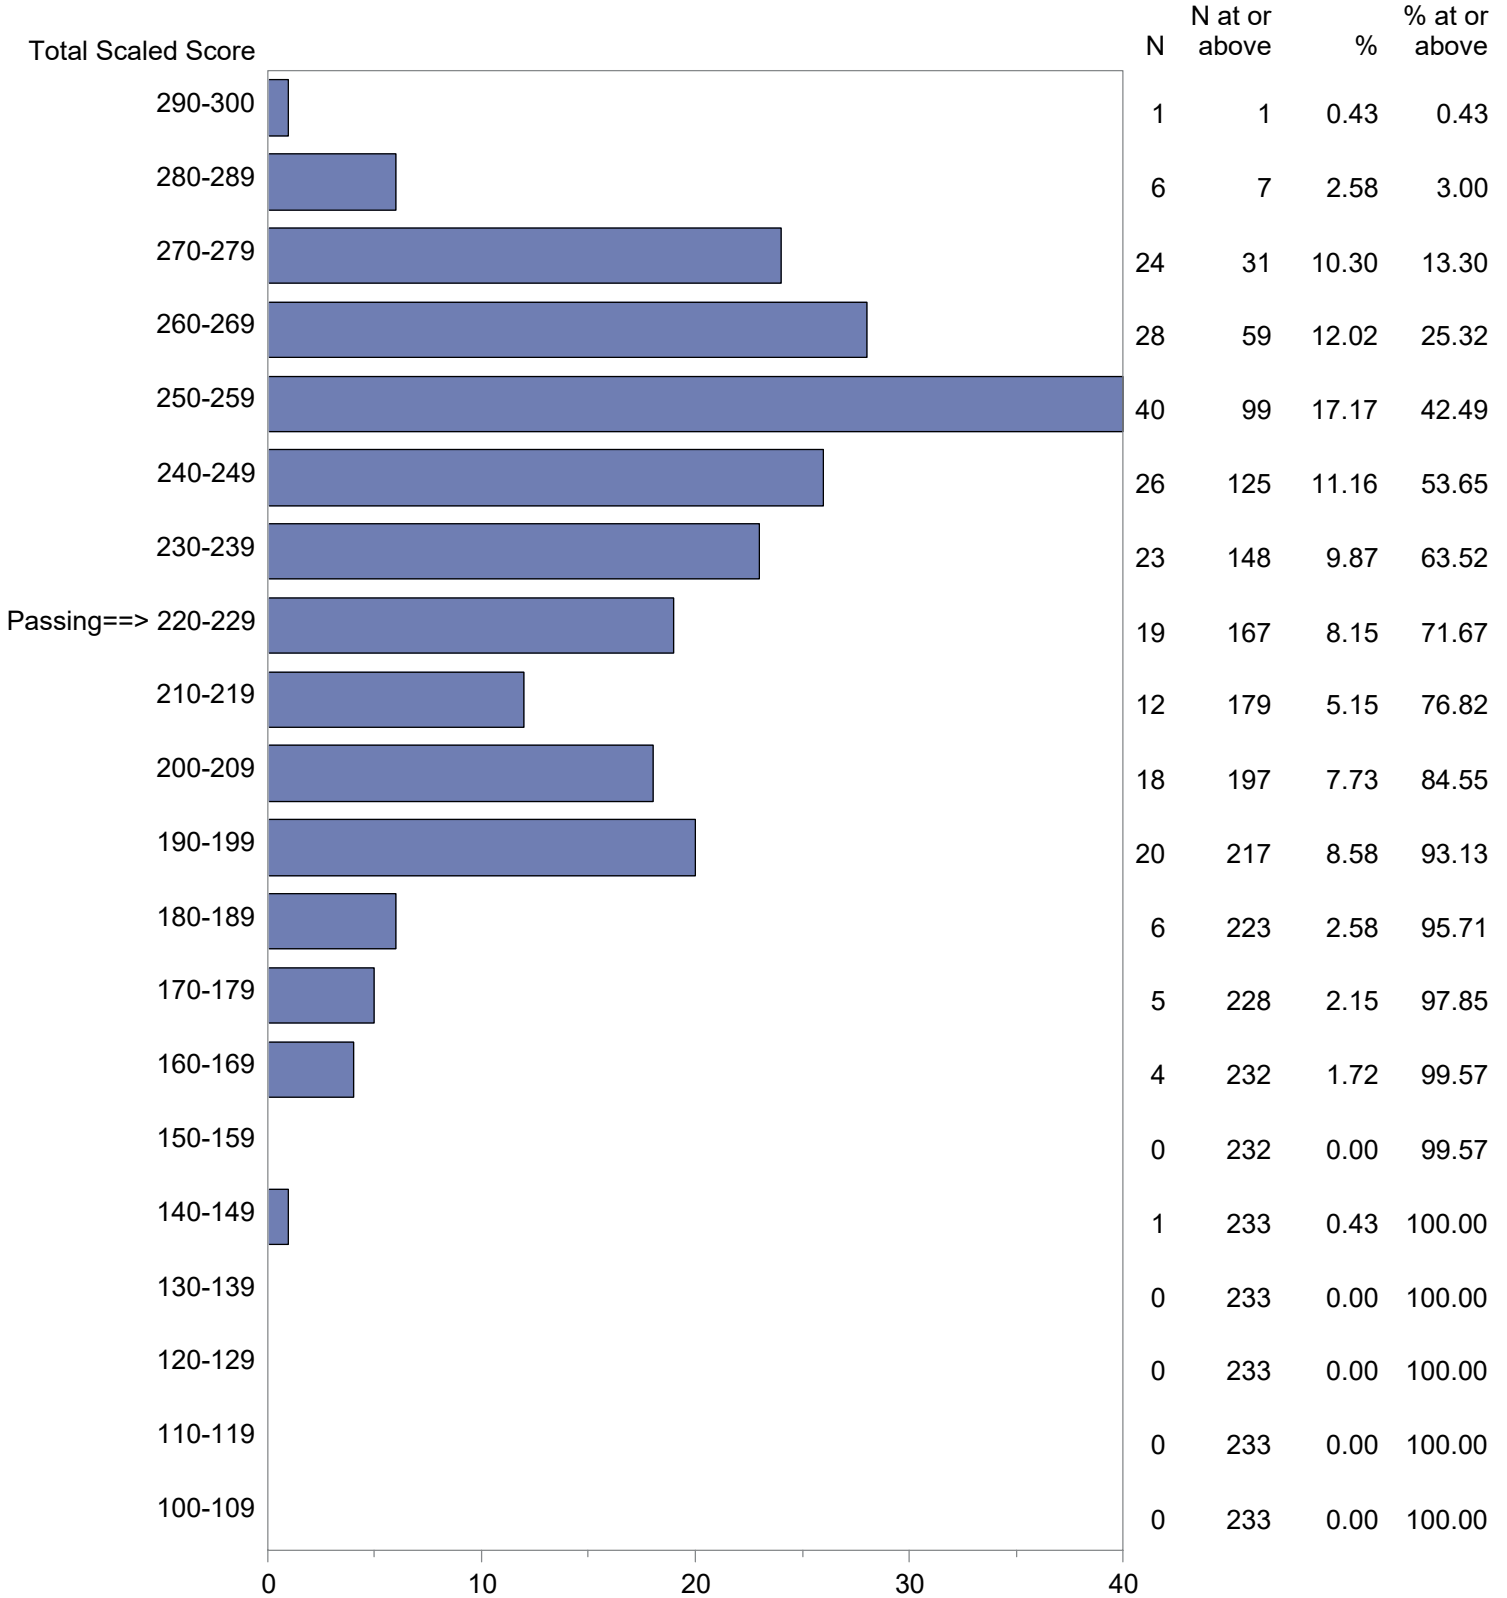

CONFIDENTIAL: NOT FOR DISTRIBUTION

Michigan Test For Teacher Certification (MTTC)
October 1, 2022 - September 30, 2023
Total Scaled Score Distribution by Test Field (All Forms)

Test Field=School Counselor (051)