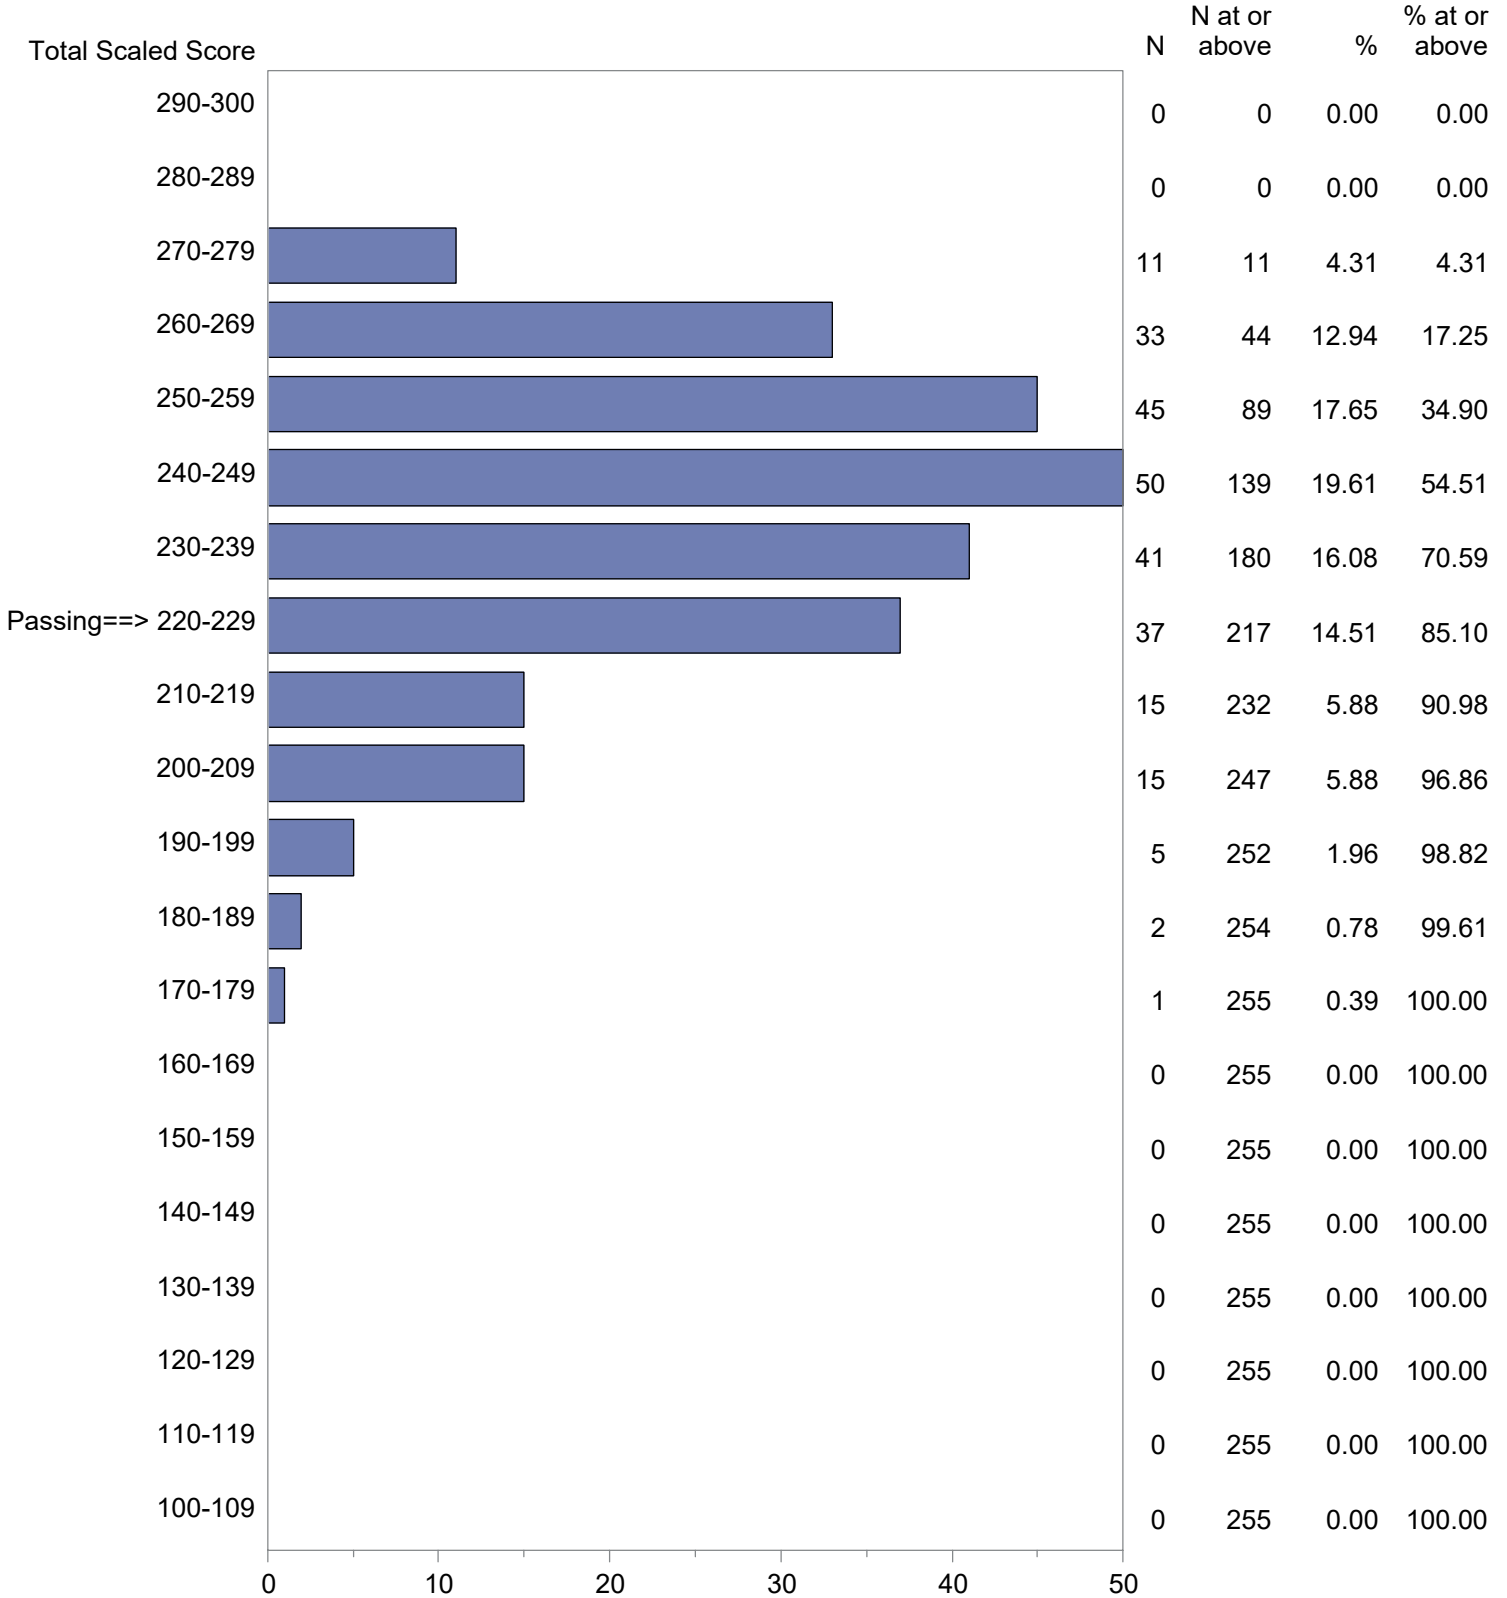

CONFIDENTIAL: NOT FOR DISTRIBUTION

Michigan Test For Teacher Certification (MTTC)
October 1, 2022 - September 30, 2023
Total Scaled Score Distribution by Test Field (All Forms)

Test Field=Upper Elem. Ed. Subtest 3 (123)