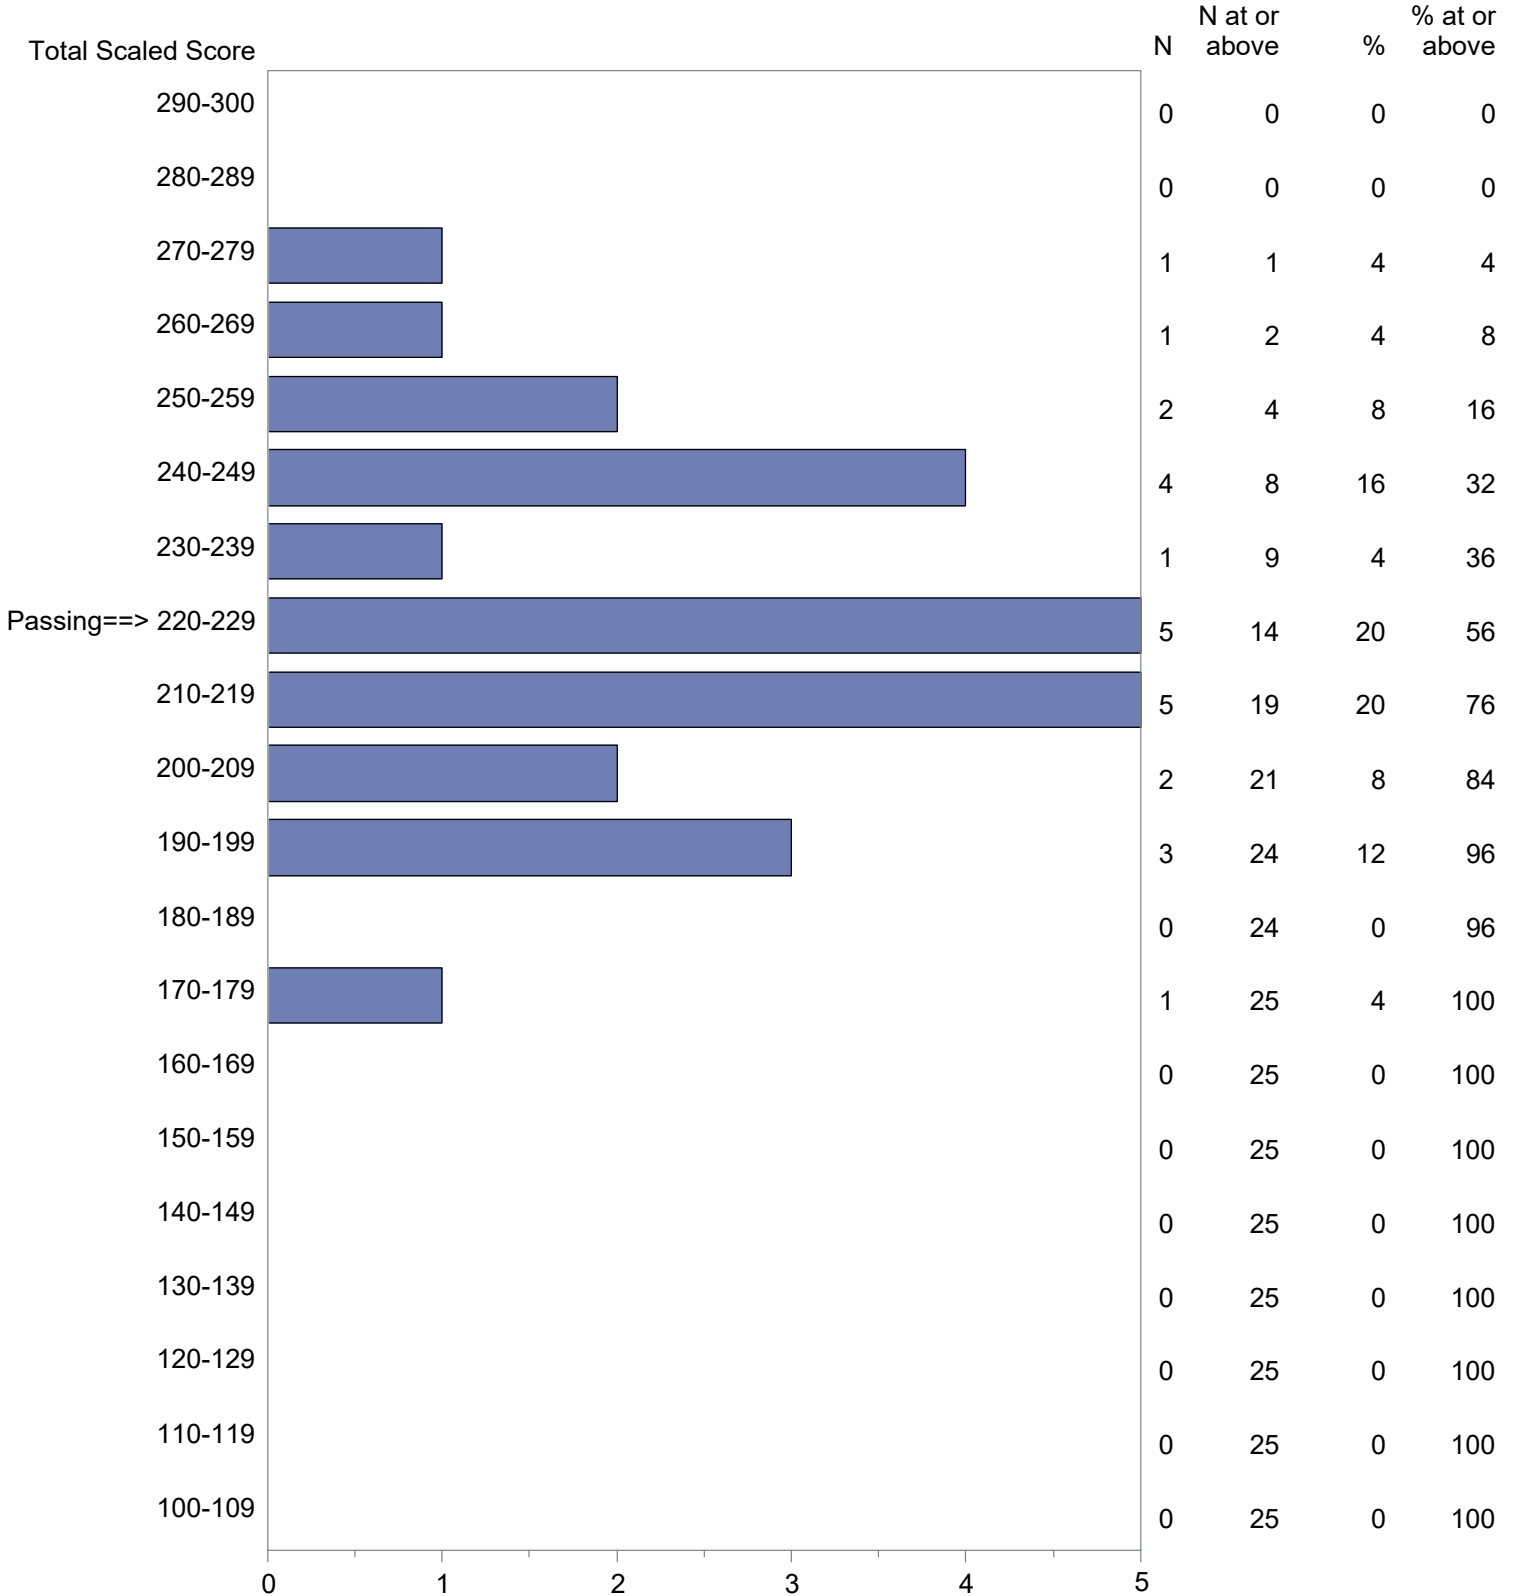

CONFIDENTIAL: NOT FOR DISTRIBUTION

Michigan Test For Teacher Certification (MTTC)
October 1, 2022 - September 30, 2023
Total Scaled Score Distribution by Test Field (All Forms)

Test Field=Earth/Space Science (020)