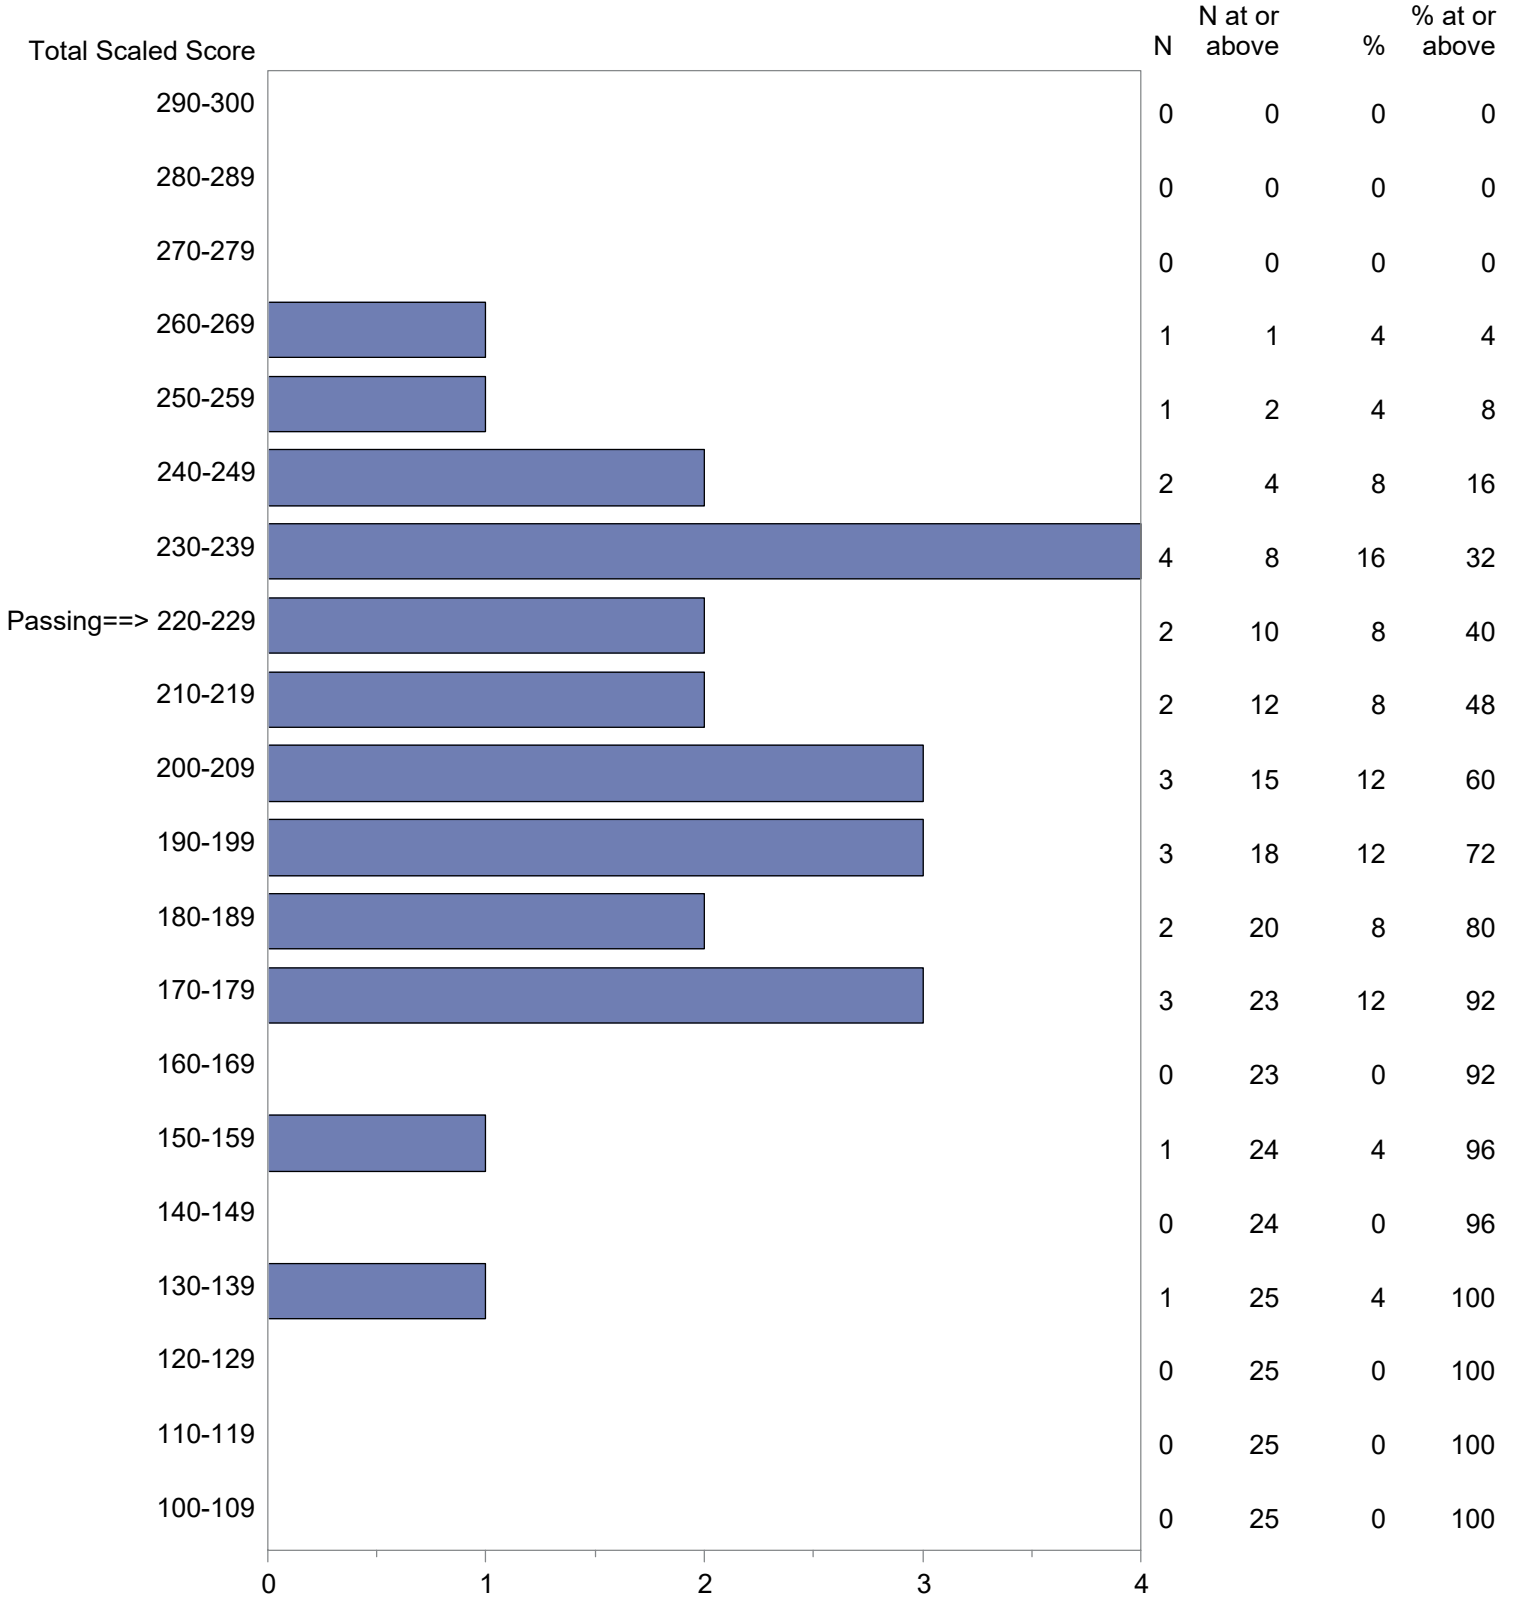

CONFIDENTIAL: NOT FOR DISTRIBUTION

Michigan Test For Teacher Certification (MTTC)
October 1, 2022 - September 30, 2023
Total Scaled Score Distribution by Test Field (All Forms)

Test Field=French (023)