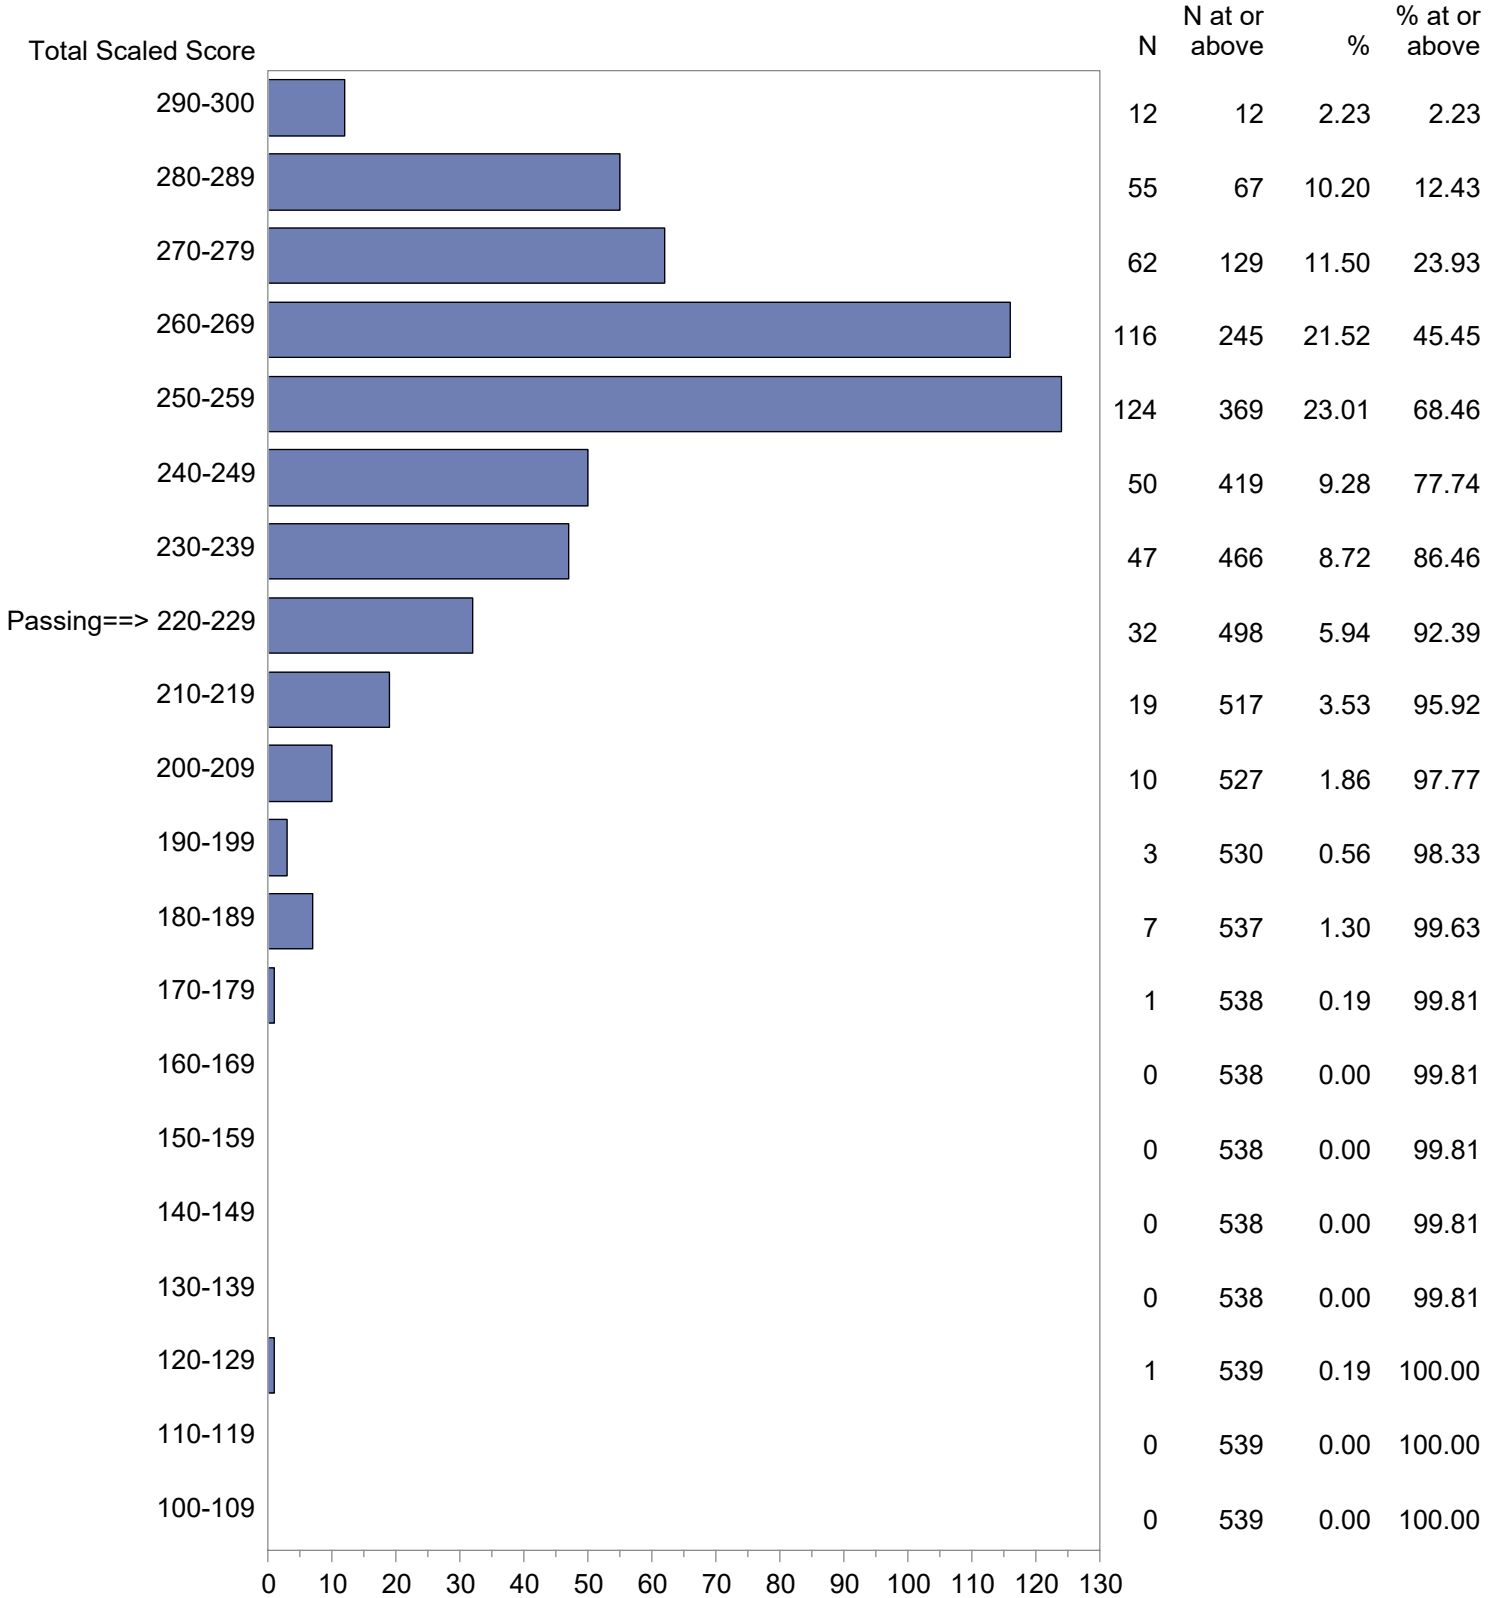

CONFIDENTIAL: NOT FOR DISTRIBUTION

Michigan Test For Teacher Certification (MTTC)
October 1, 2022 - September 30, 2023
Total Scaled Score Distribution by Test Field (All Forms)

Test Field=Lower Elem. Ed. Subtest 1 (117)