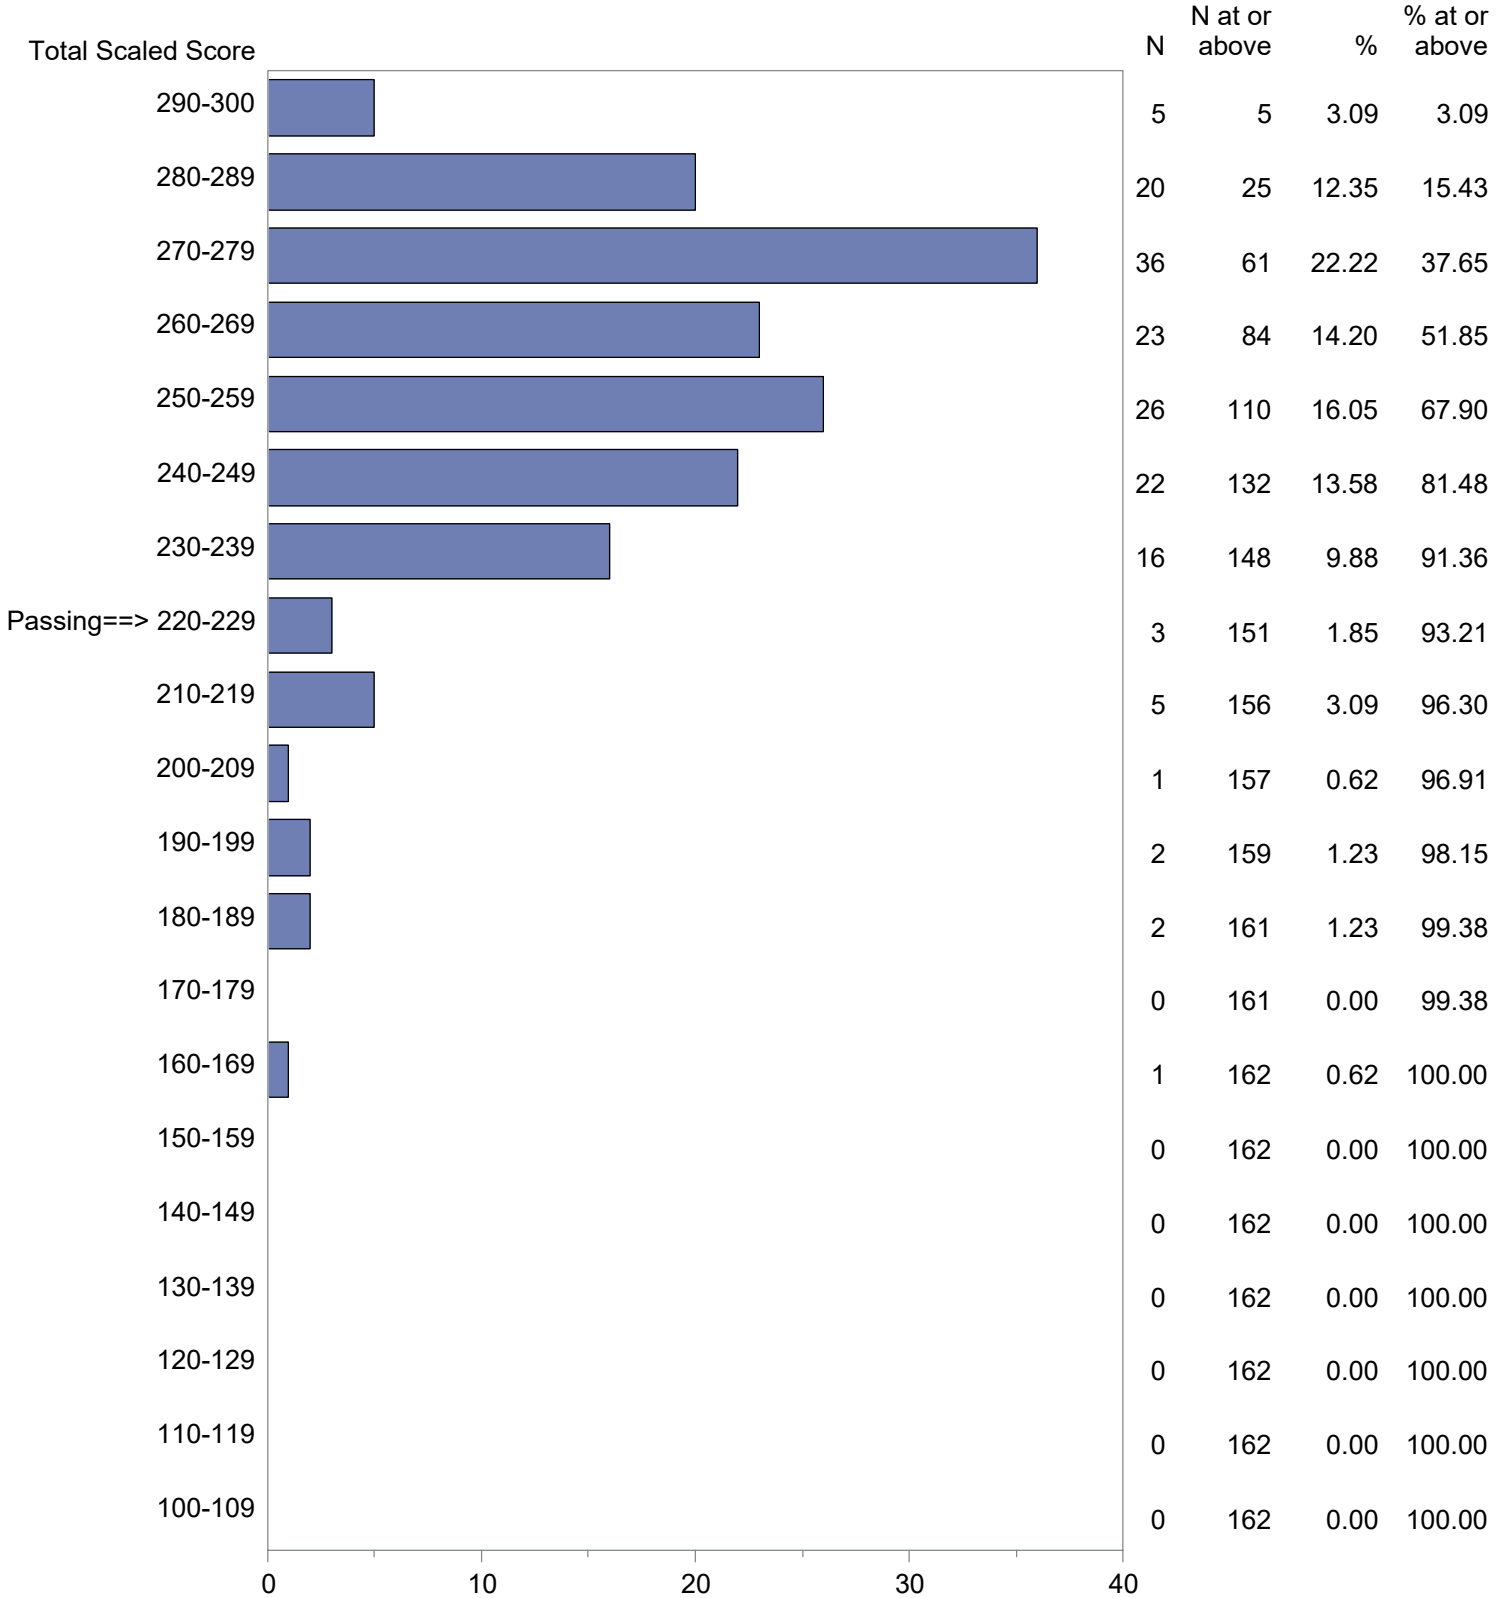

CONFIDENTIAL: NOT FOR DISTRIBUTION

Michigan Test For Teacher Certification (MTTC)
October 1, 2022 - September 30, 2023
Total Scaled Score Distribution by Test Field (All Forms)

Test Field=Health Education (112)