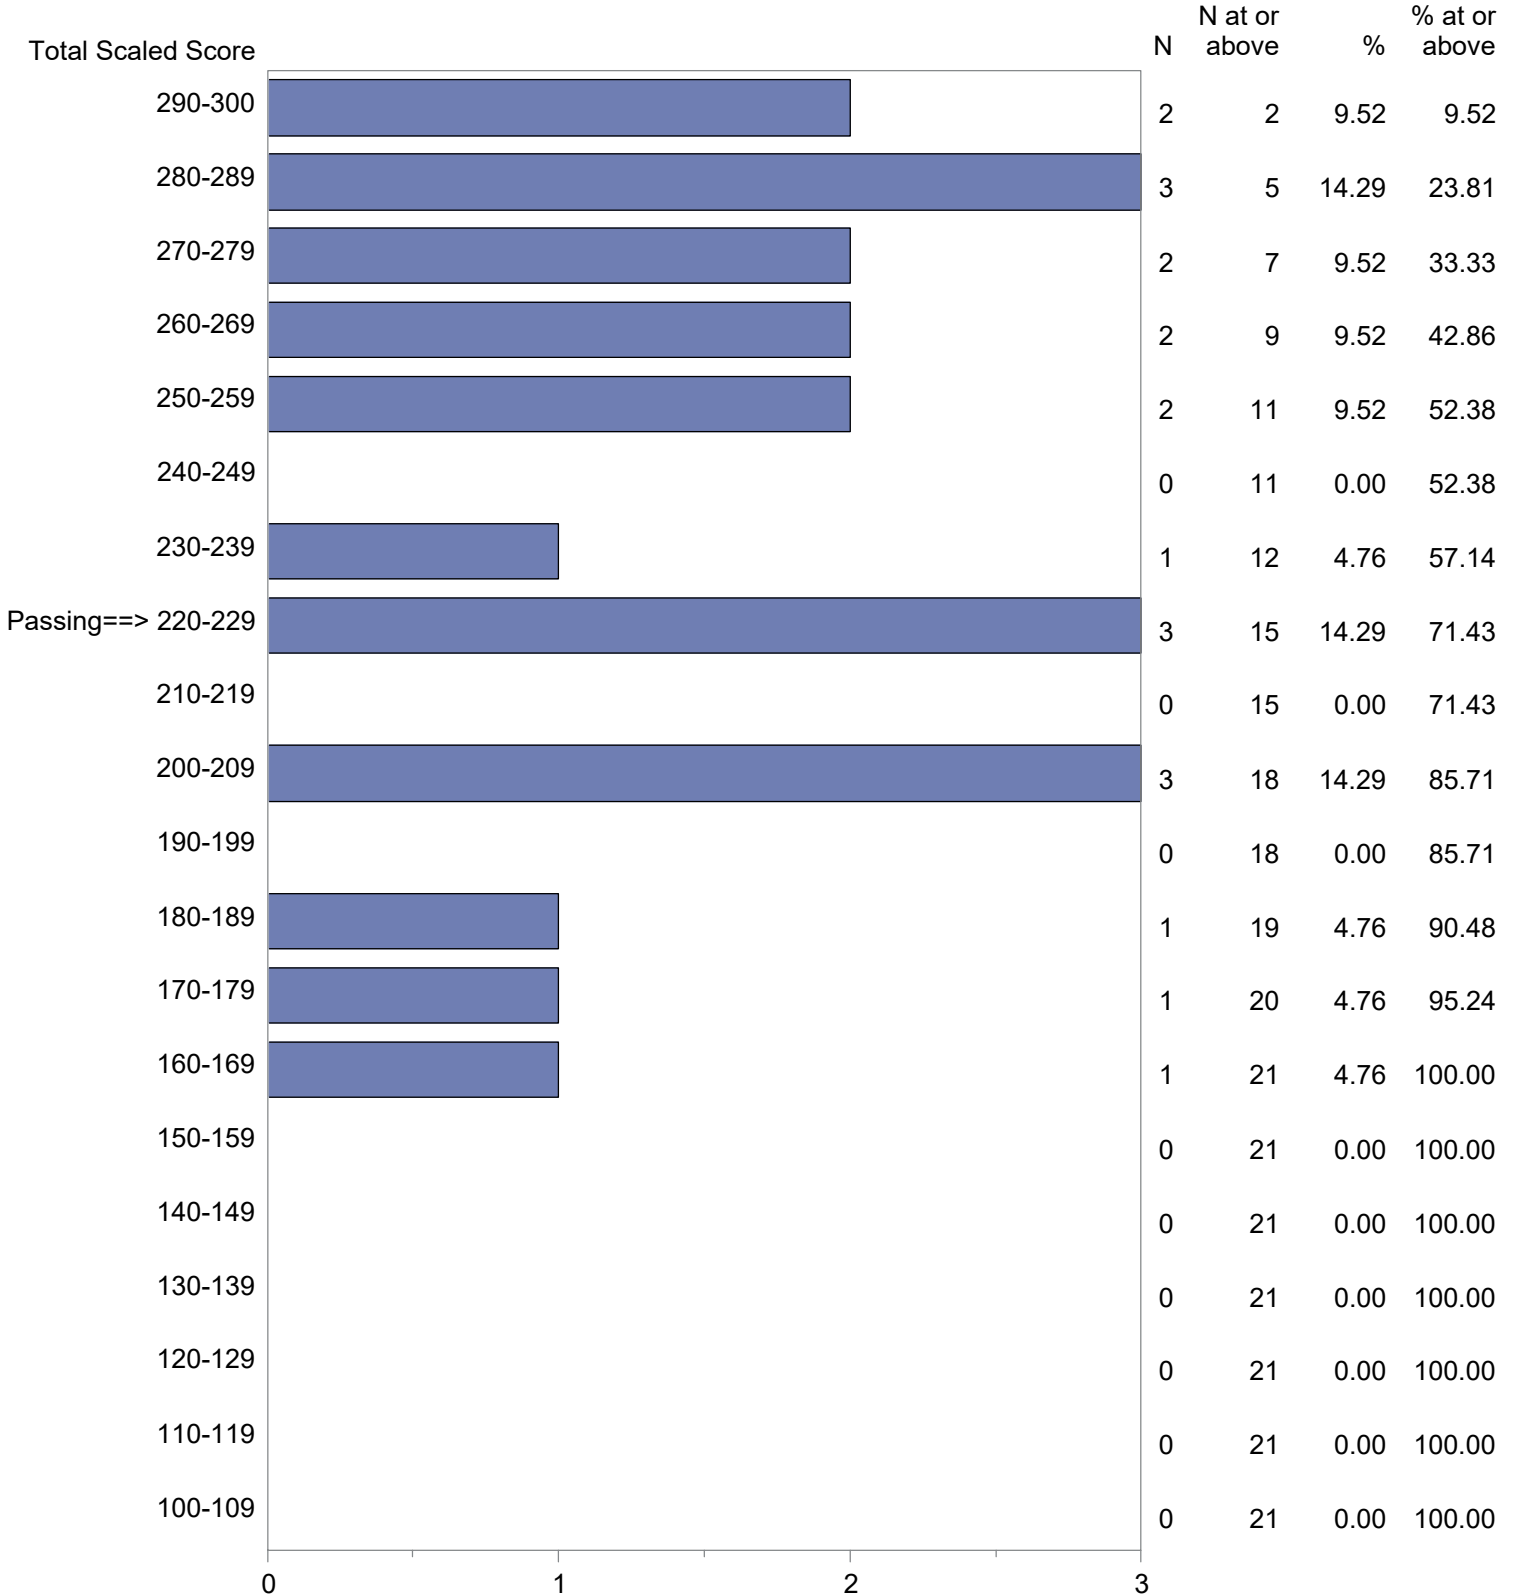

CONFIDENTIAL: NOT FOR DISTRIBUTION

Michigan Test For Teacher Certification (MTTC)
October 1, 2022 - September 30, 2023
Total Scaled Score Distribution by Test Field (All Forms)

Test Field=Physics (019)