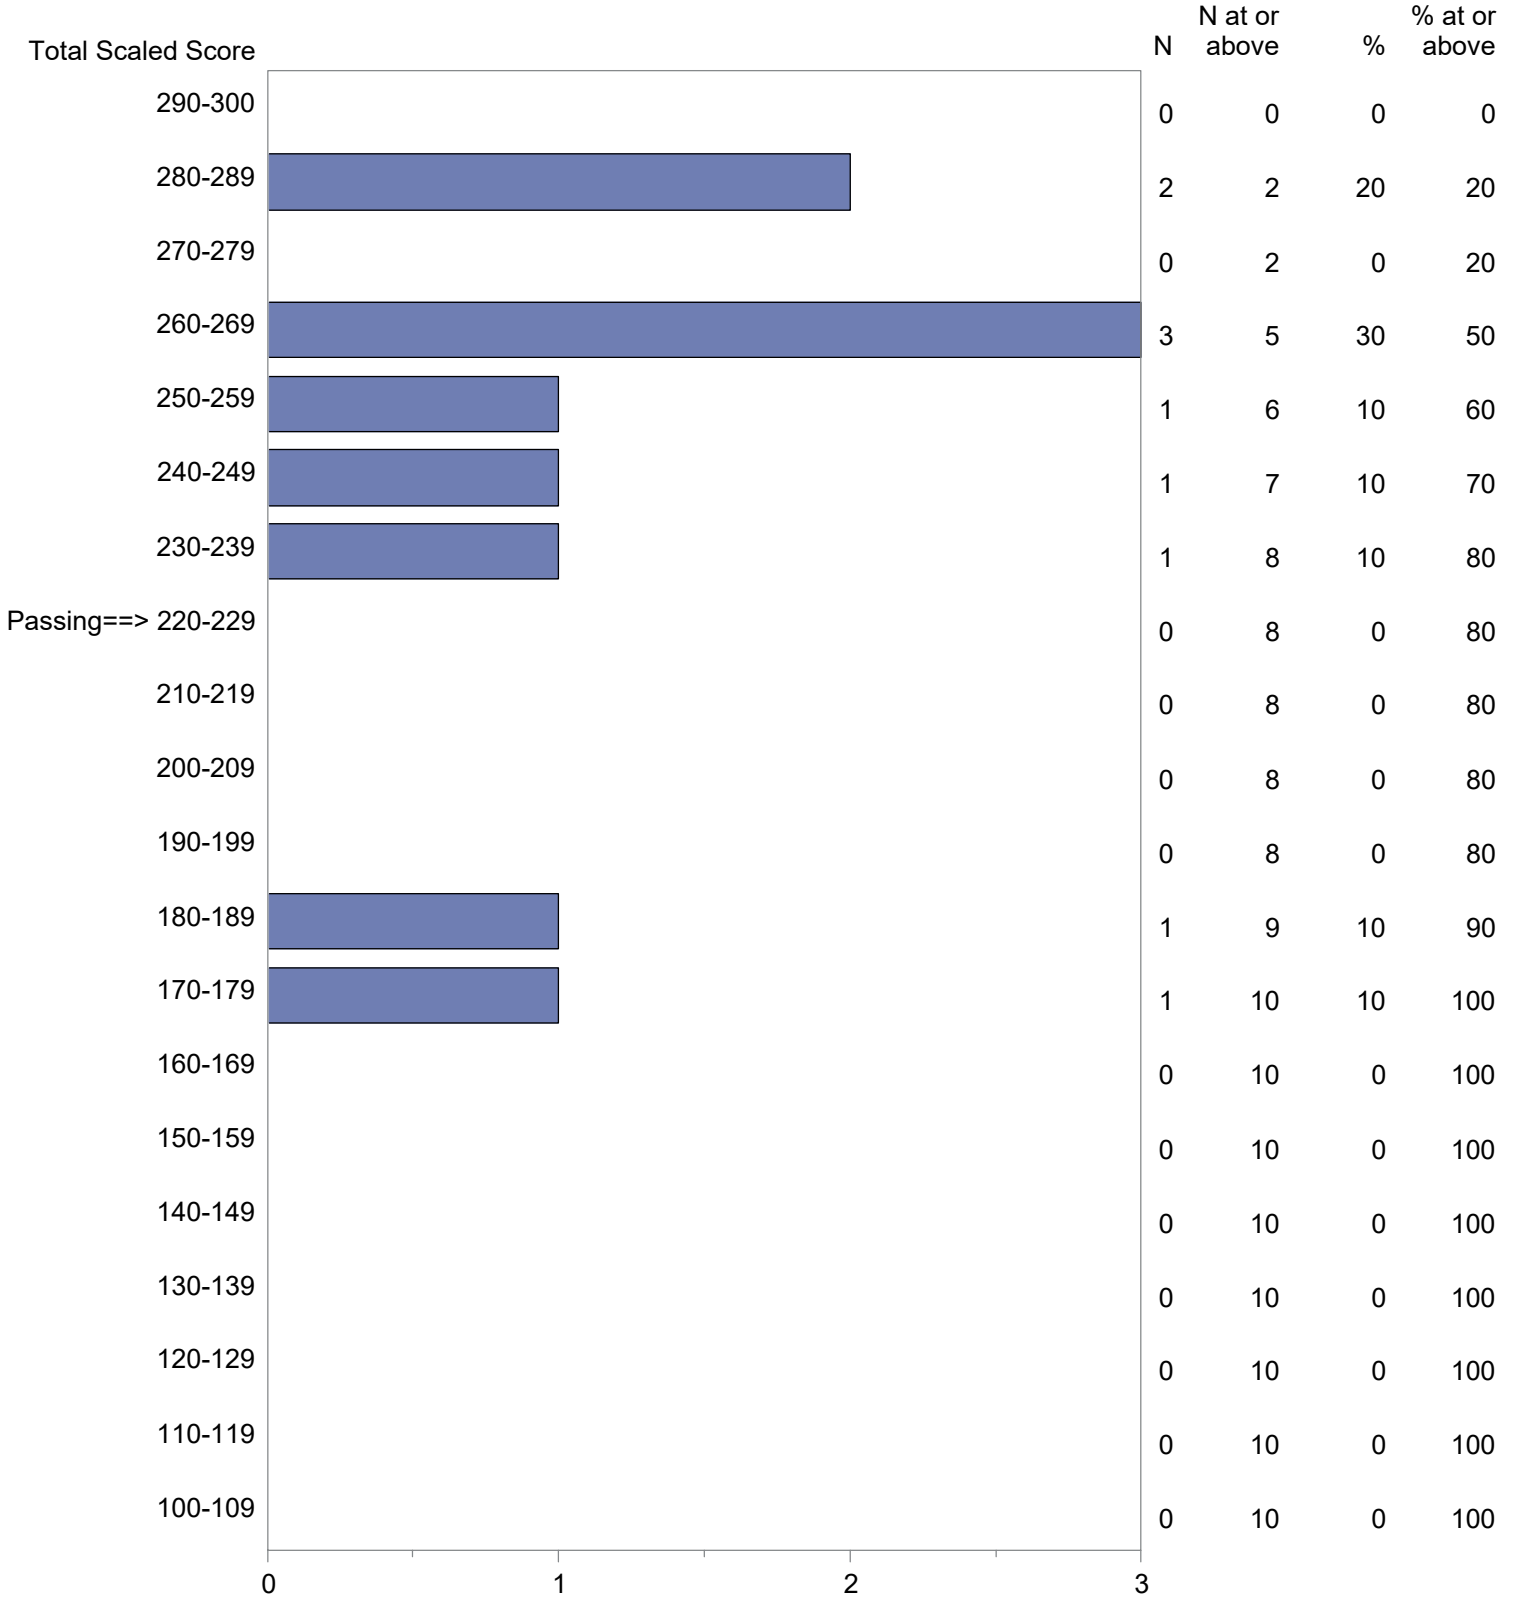

CONFIDENTIAL: NOT FOR DISTRIBUTION

Michigan Test For Teacher Certification (MTTC)
October 1, 2022 - September 30, 2023
Total Scaled Score Distribution by Test Field (All Forms)

Test Field=Latin (026)