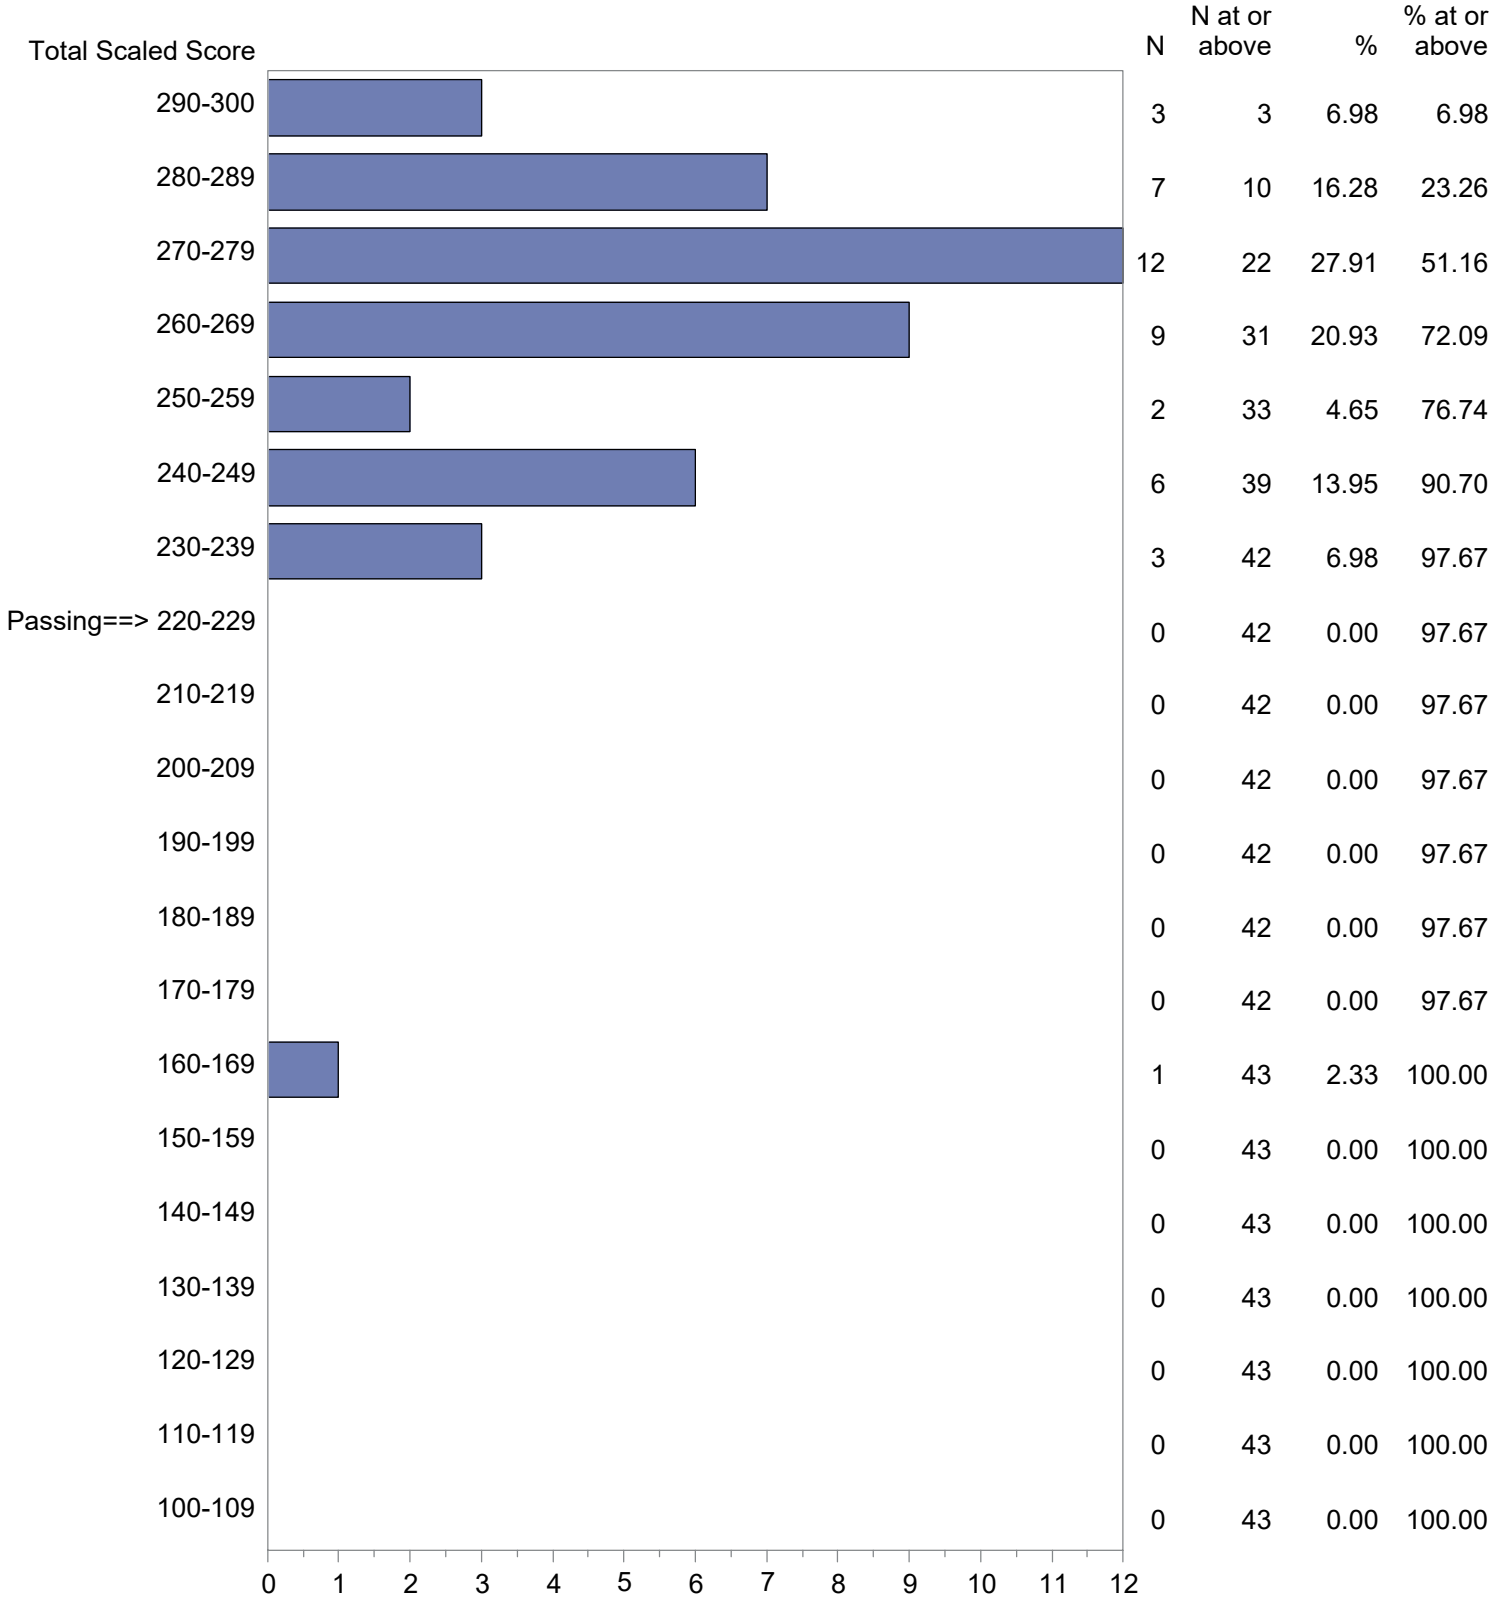

CONFIDENTIAL: NOT FOR DISTRIBUTION

Michigan Test For Teacher Certification (MTTC)
October 1, 2022 - September 30, 2023
Total Scaled Score Distribution by Test Field (All Forms)

Test Field=Early Childhood General and Special Education (Birth-K) (134)