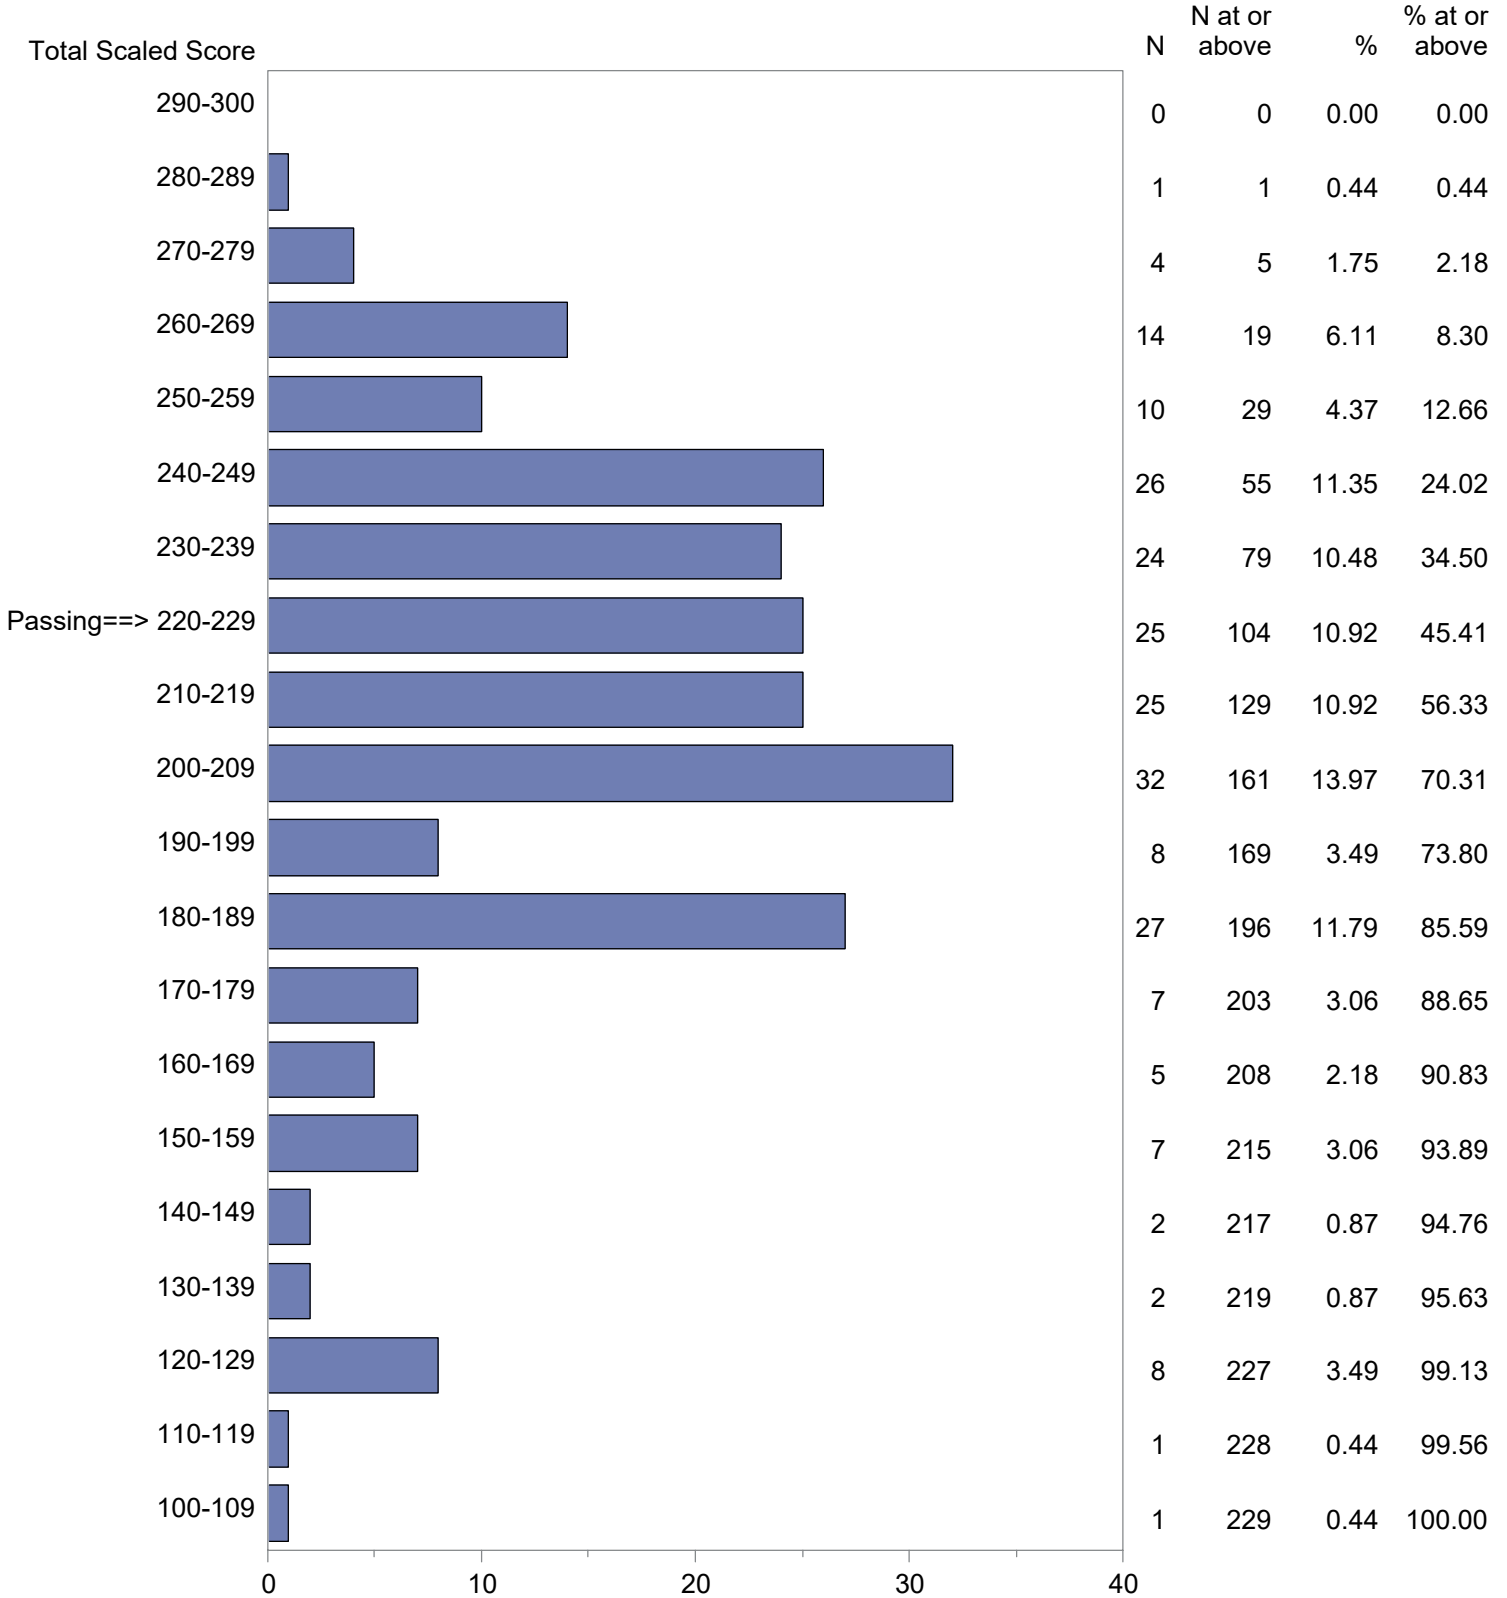

CONFIDENTIAL: NOT FOR DISTRIBUTION

Michigan Test For Teacher Certification (MTTC)
October 1, 2022 - September 30, 2023
Total Scaled Score Distribution by Test Field (All Forms)

Test Field=Physical Education (044)