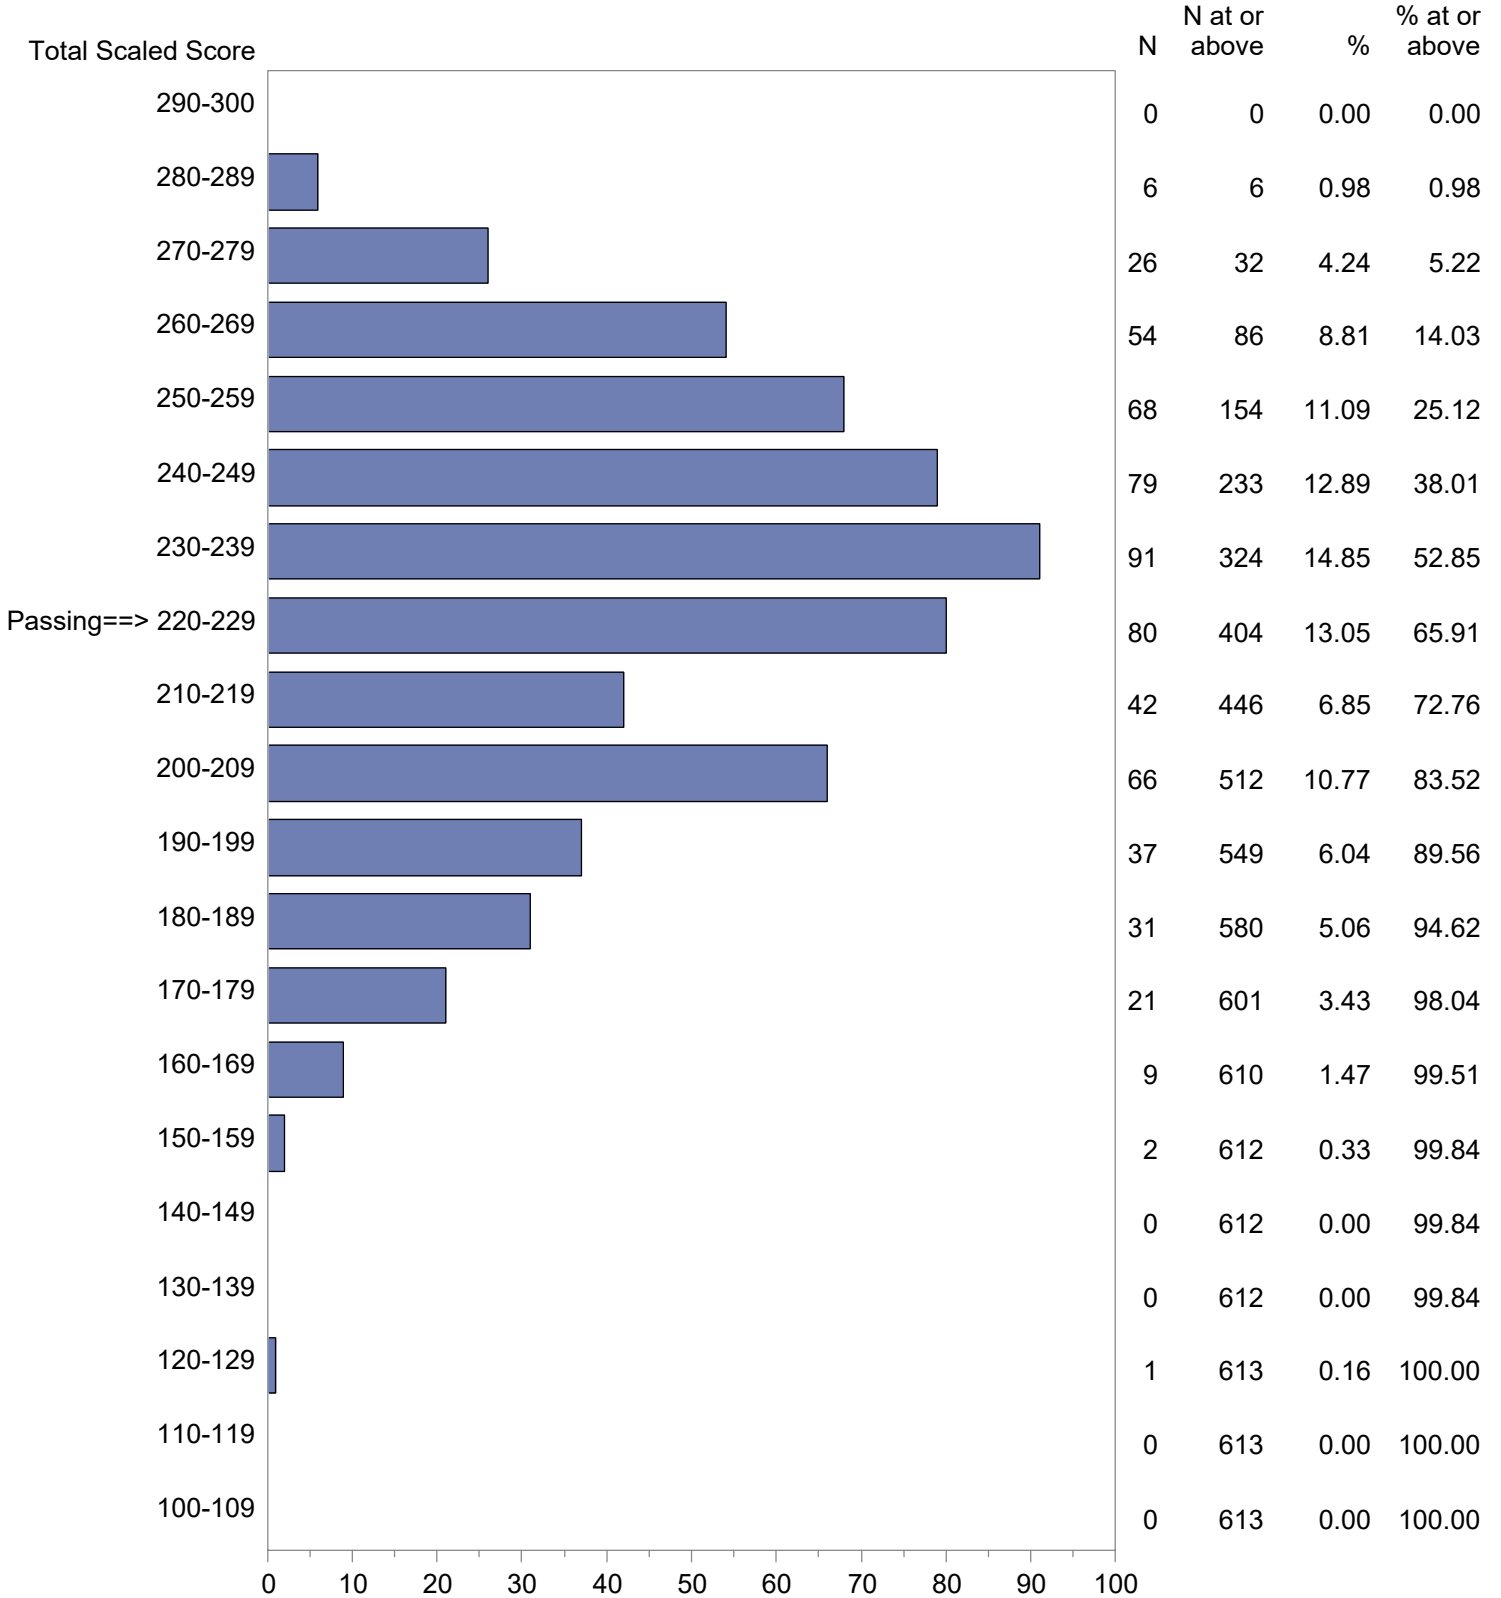

CONFIDENTIAL: NOT FOR DISTRIBUTION

Michigan Test For Teacher Certification (MTTC)
October 1, 2022 - September 30, 2023
Total Scaled Score Distribution by Test Field (All Forms)

Test Field=Lower Elem. Ed. Subtest 2 (118)