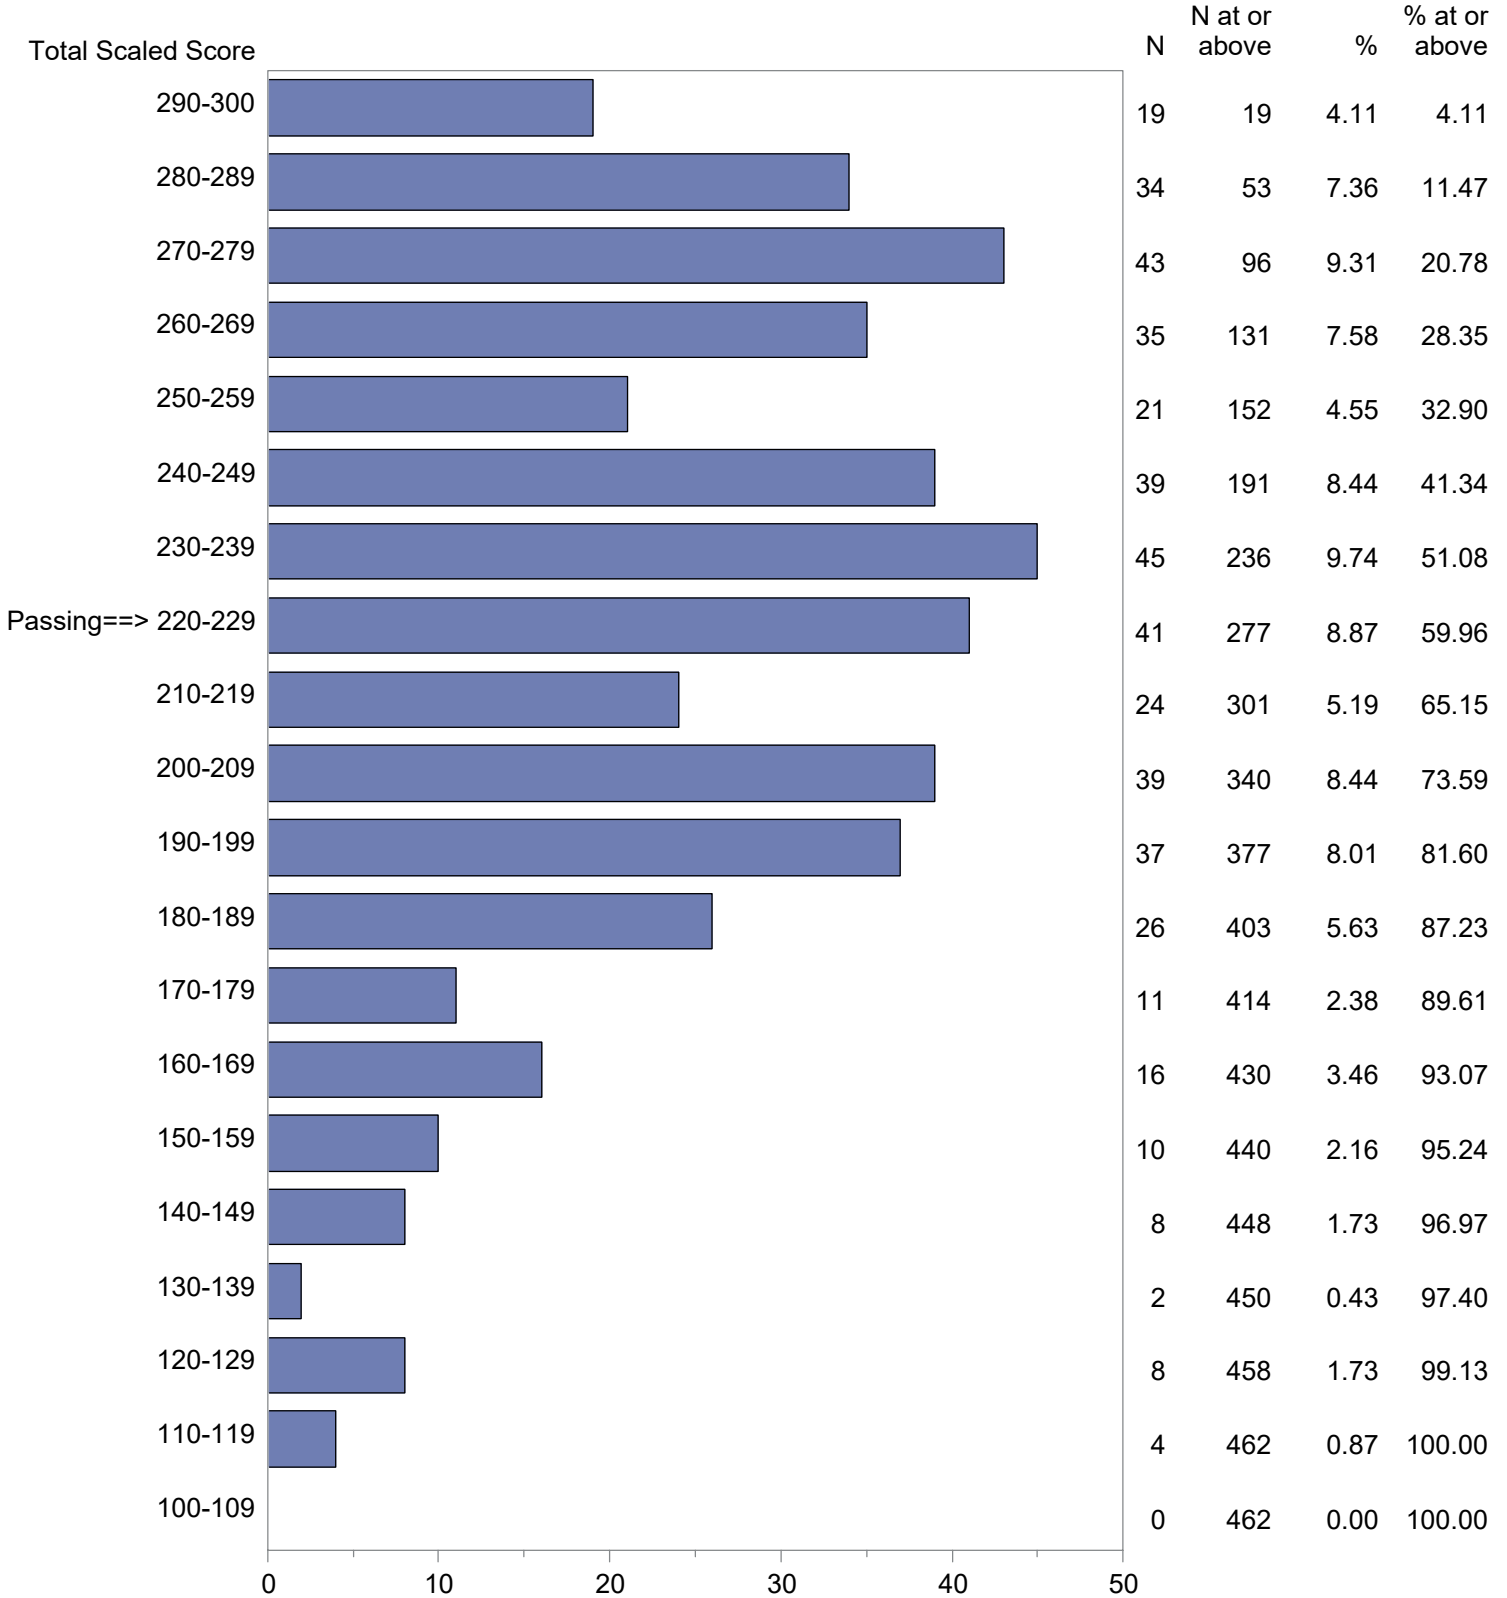

CONFIDENTIAL: NOT FOR DISTRIBUTION

Michigan Test For Teacher Certification (MTTC)
October 1, 2022 - September 30, 2023
Total Scaled Score Distribution by Test Field (All Forms)

Test Field=Mathematics (Secondary) (022)