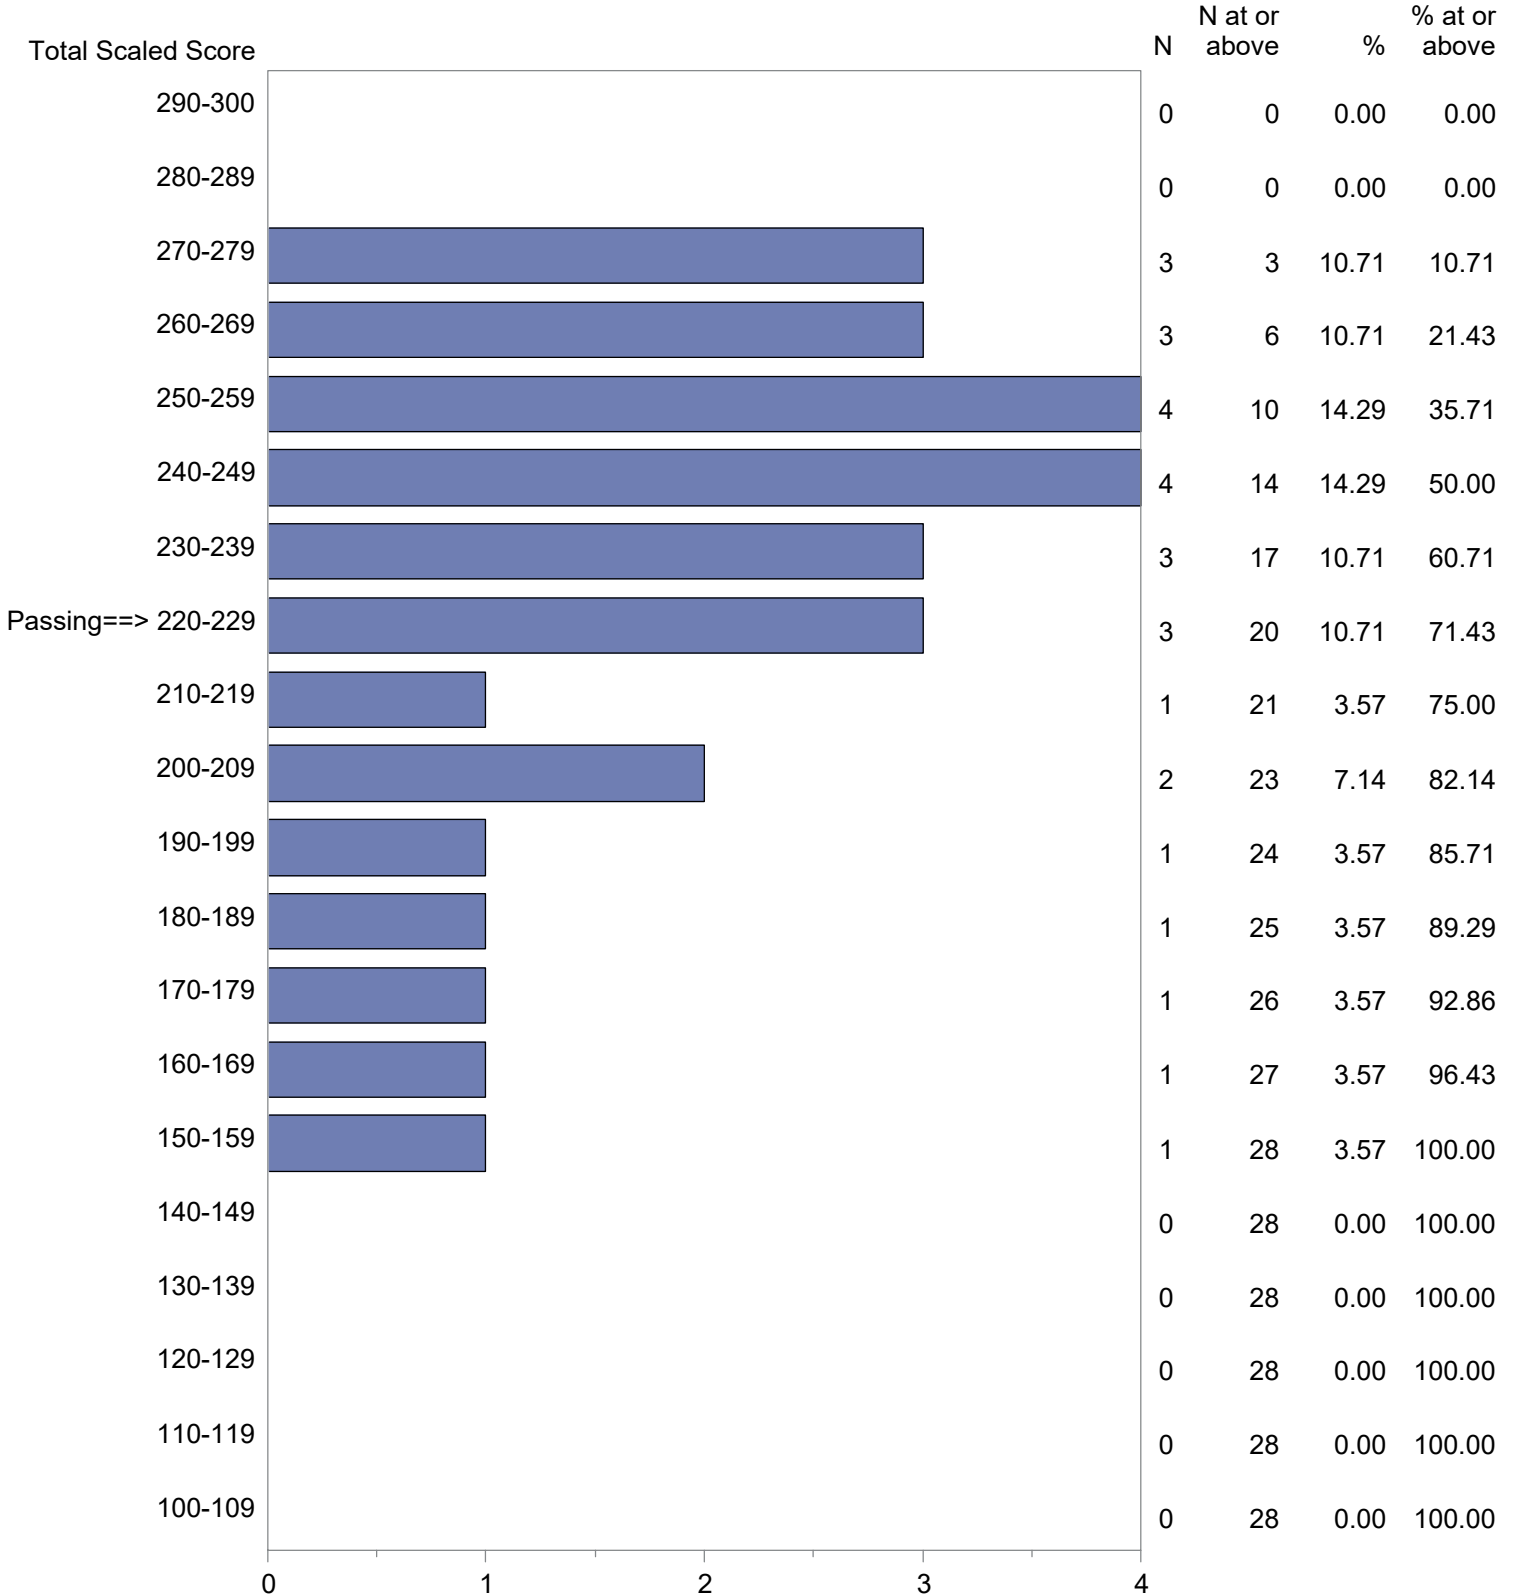

CONFIDENTIAL: NOT FOR DISTRIBUTION

Michigan Test For Teacher Certification (MTTC)
October 1, 2022 - September 30, 2023
Total Scaled Score Distribution by Test Field (All Forms)

Test Field=Family and Consumer Sciences (040)