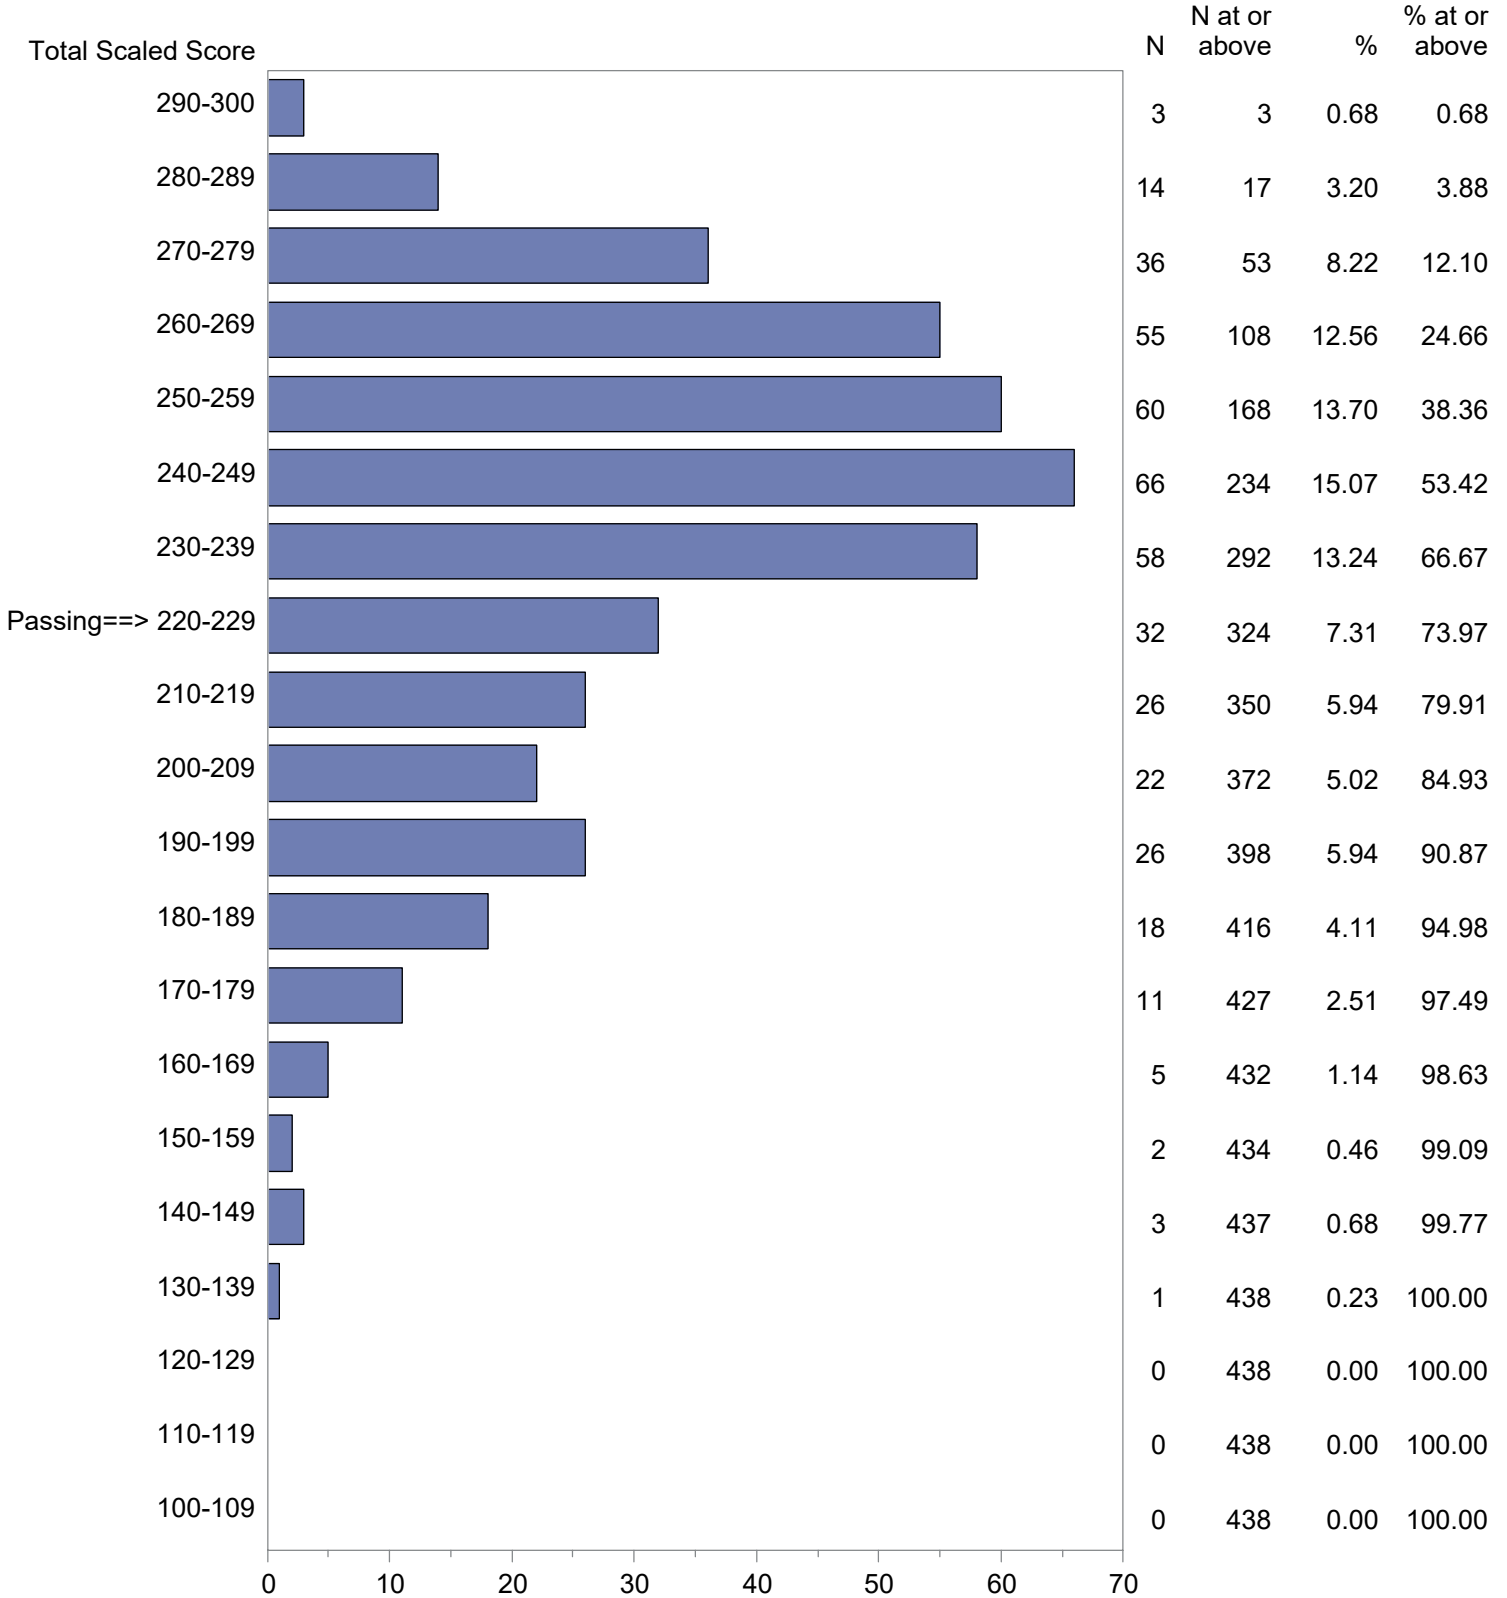

CONFIDENTIAL: NOT FOR DISTRIBUTION

Michigan Test For Teacher Certification (MTTC)
October 1, 2022 - September 30, 2023
Total Scaled Score Distribution by Test Field (All Forms)

Test Field=Learning Disabilities (114)