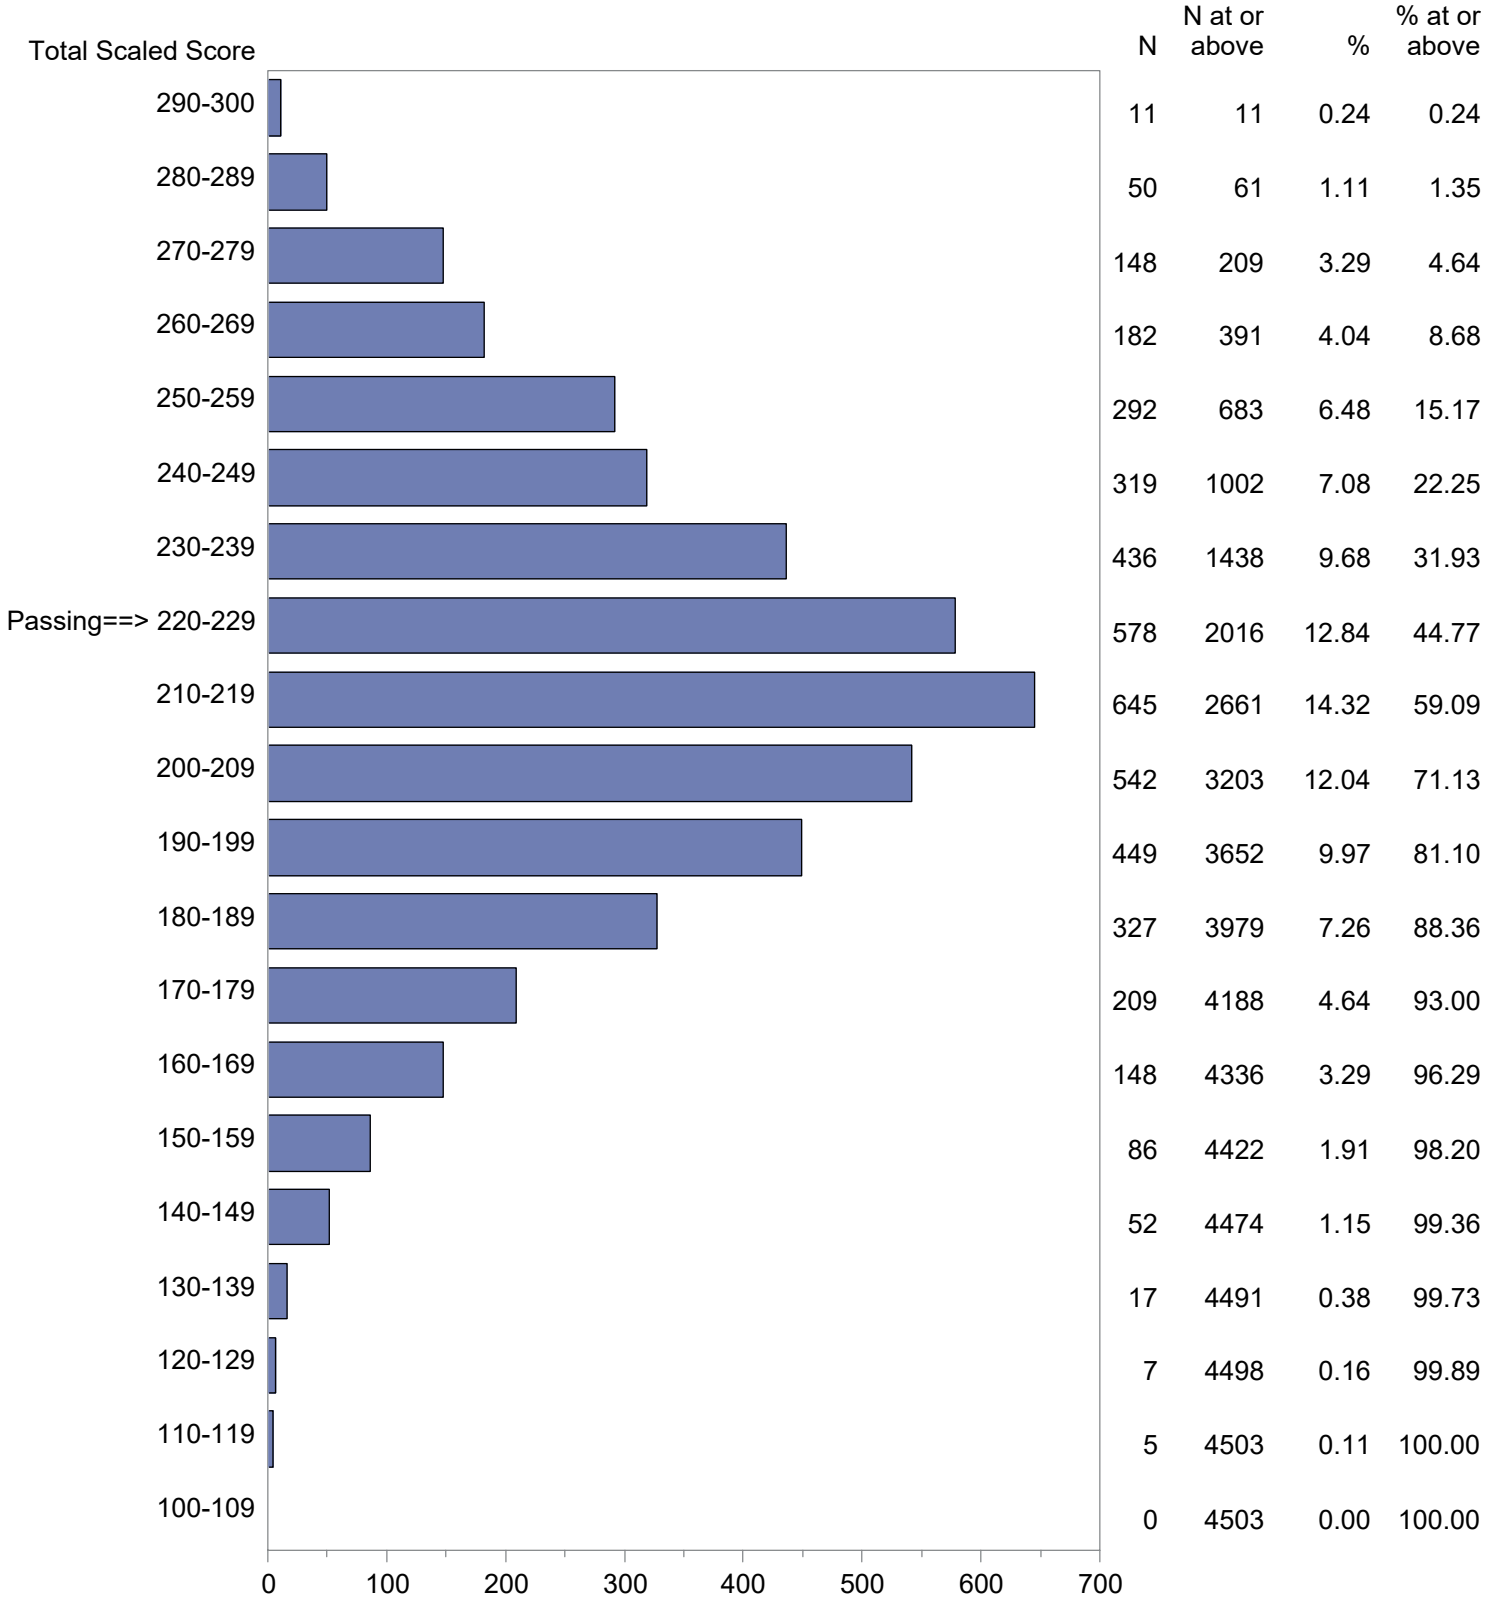

CONFIDENTIAL: NOT FOR DISTRIBUTION

Michigan Test For Teacher Certification (MTTC)
October 1, 2022 - September 30, 2023
Total Scaled Score Distribution by Test Field (All Forms)

Test Field=Elementary Education (103)