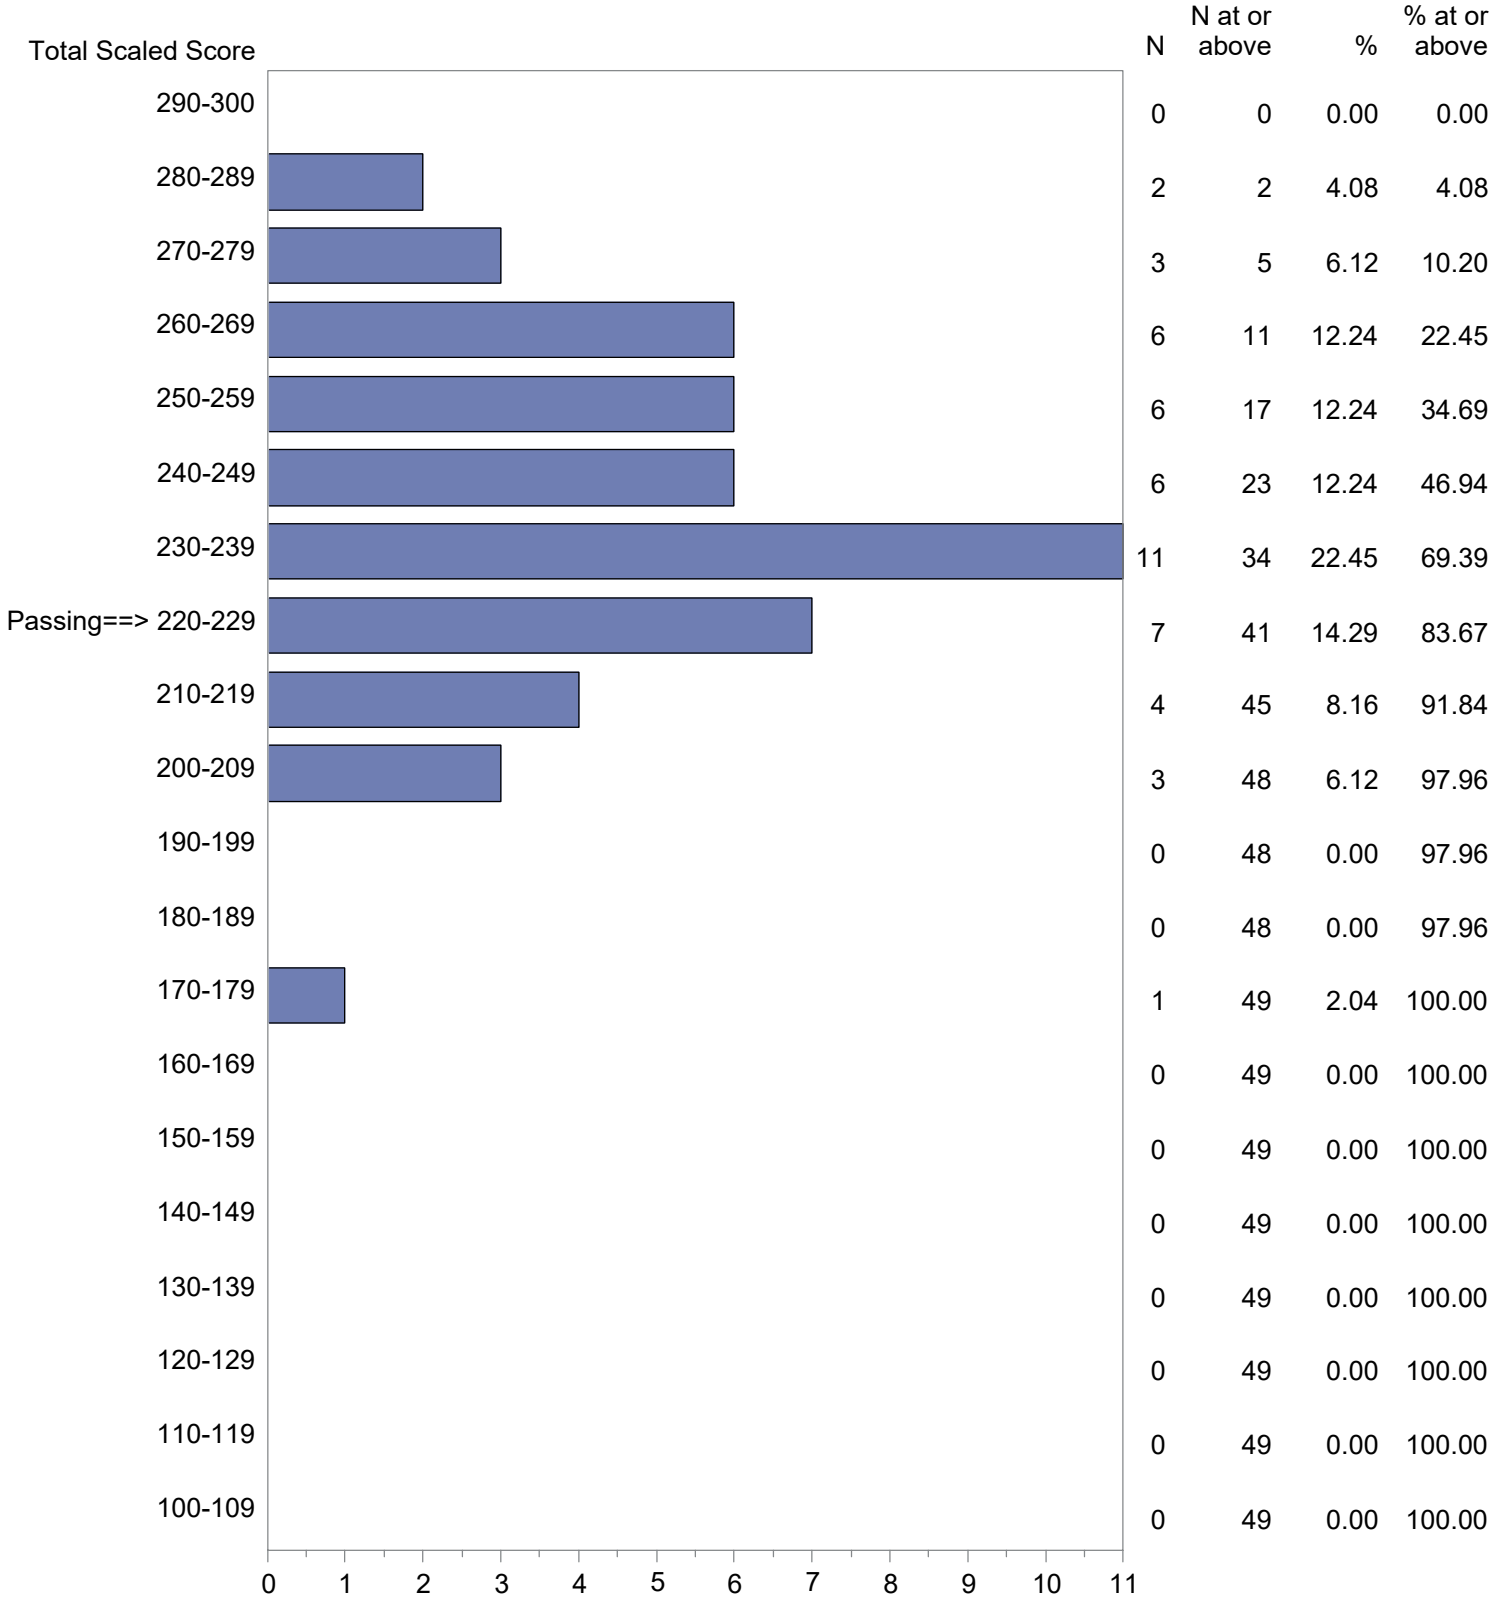

CONFIDENTIAL: NOT FOR DISTRIBUTION

Michigan Test For Teacher Certification (MTTC)
October 1, 2022 - September 30, 2023
Total Scaled Score Distribution by Test Field (All Forms)

Test Field=Psychology (011)