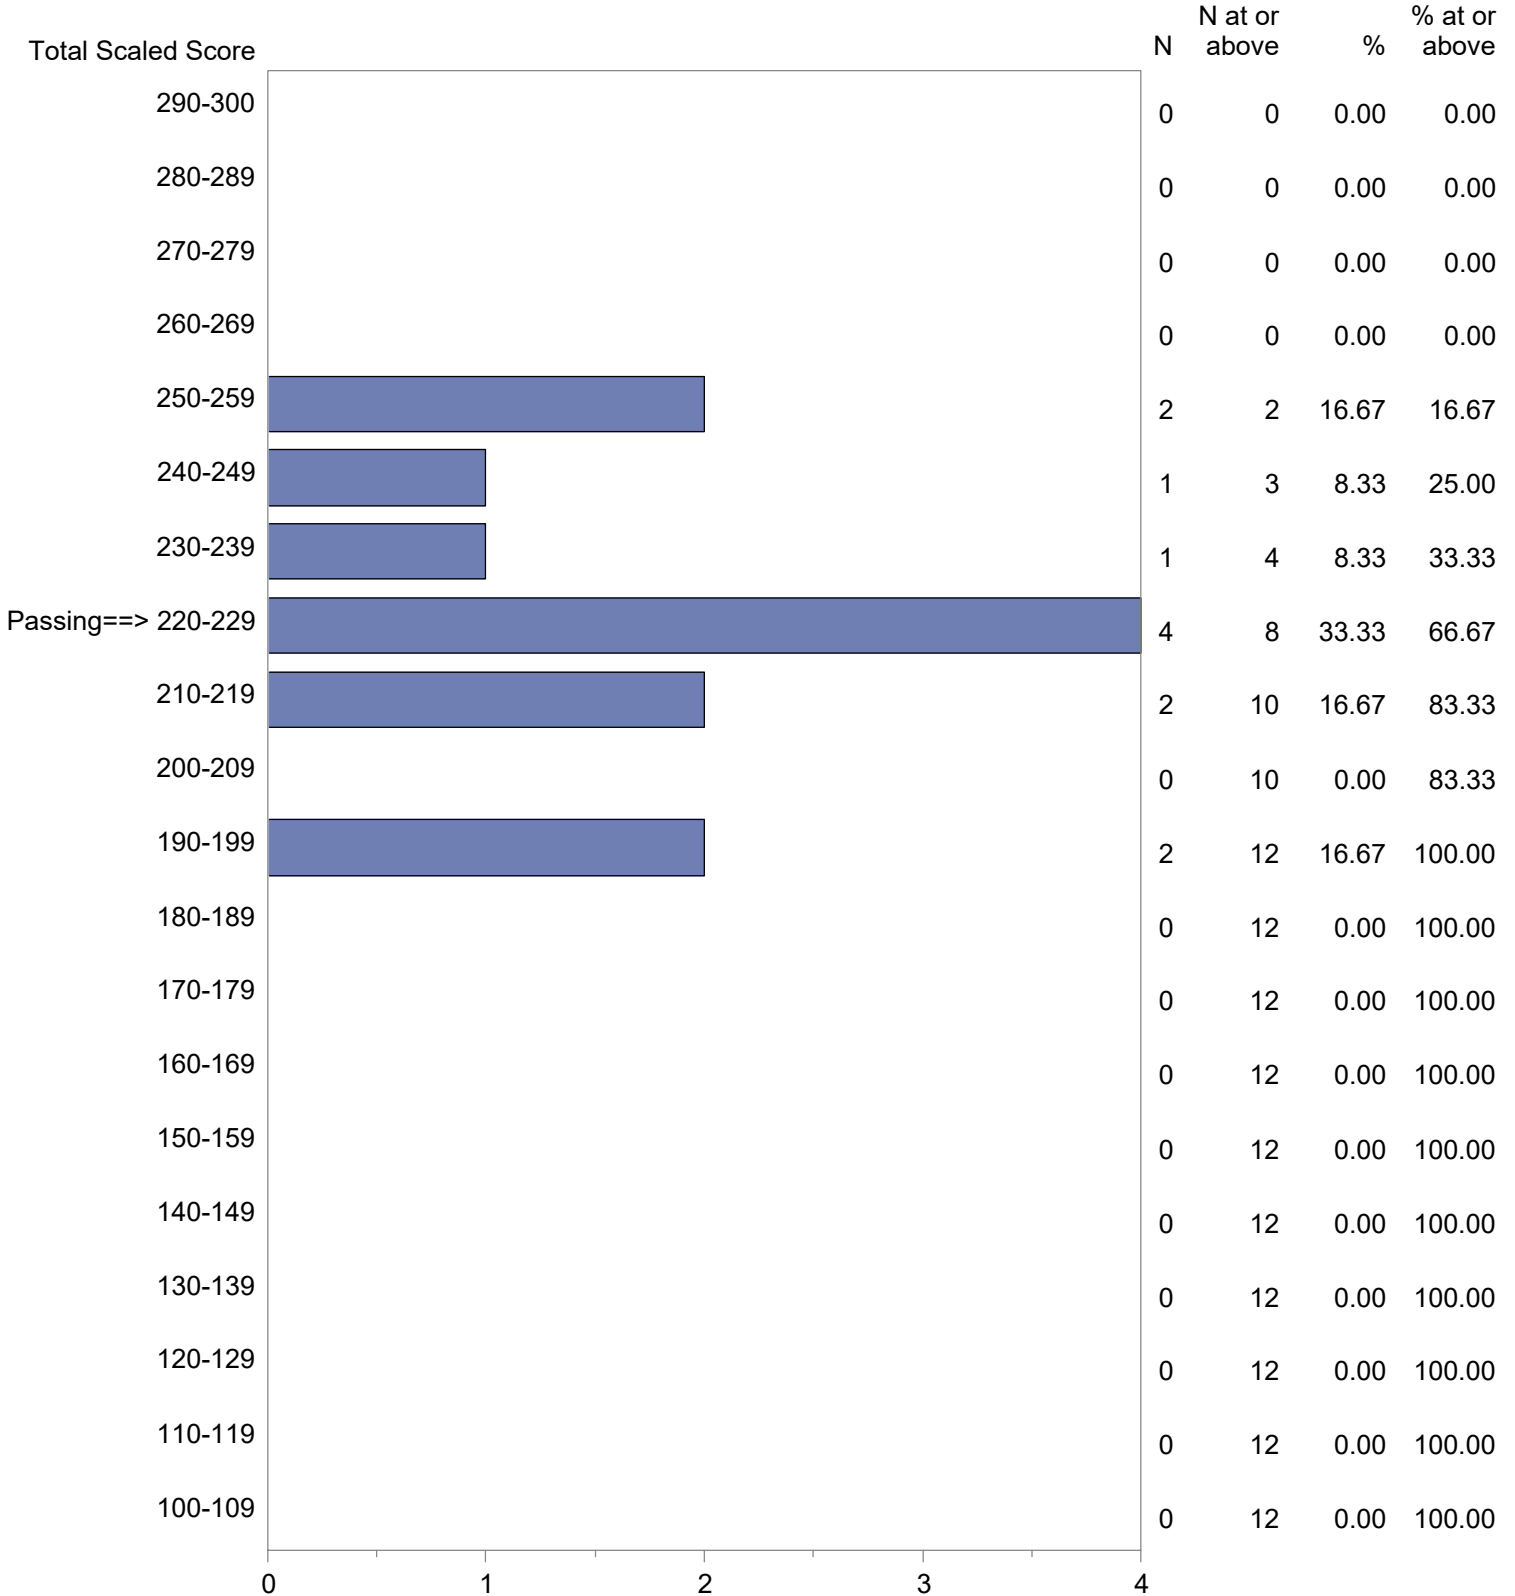

CONFIDENTIAL: NOT FOR DISTRIBUTION

Michigan Test For Teacher Certification (MTTC)
October 1, 2022 - September 30, 2023
Total Scaled Score Distribution by Test Field (All Forms)

Test Field=Physical or Other Health Impairment (058)